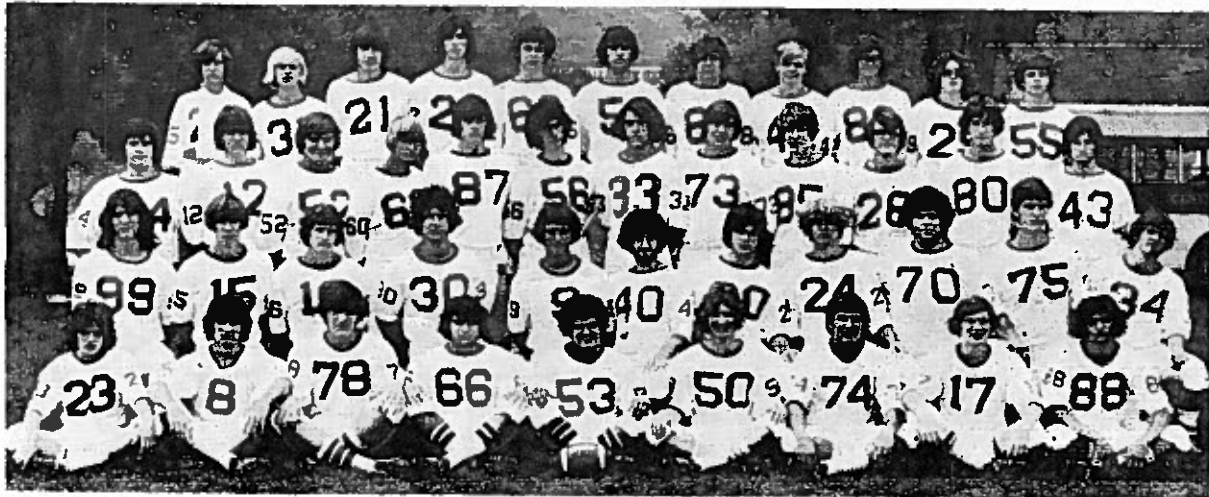

Central Catholic Football Squad

Quality Milk

Excellent Service

Town and Country Dairy

1507 WARWOOD AVENUE

WHEELING, W. VA.

Phone: 277-3626