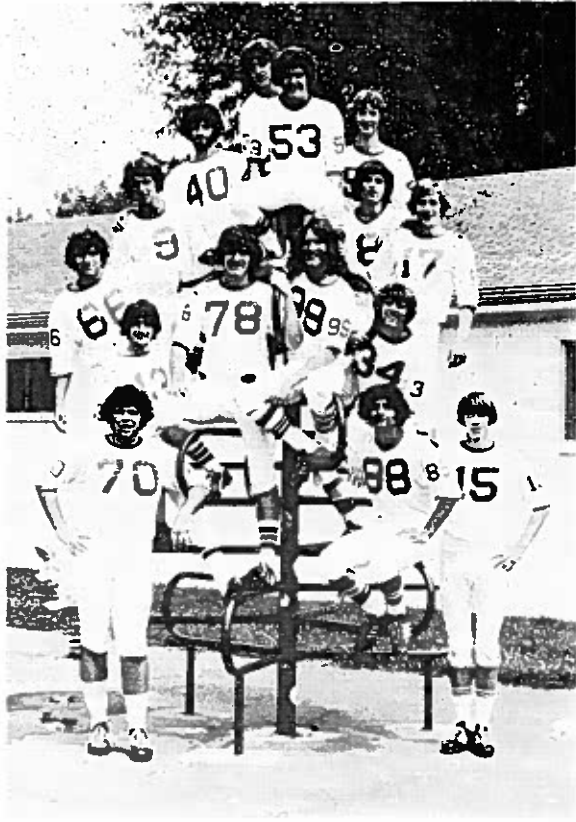

THE UN-CO/2.

BOTTLING COMPANY

2826 EOFF STREET
WHEELING, WEST VIRGINIA 26003

1974

*Central Catholic High
School Seniors*

Central Coaches

Managers & Trainers

THIS PAGE COMPLIMENTS OF: