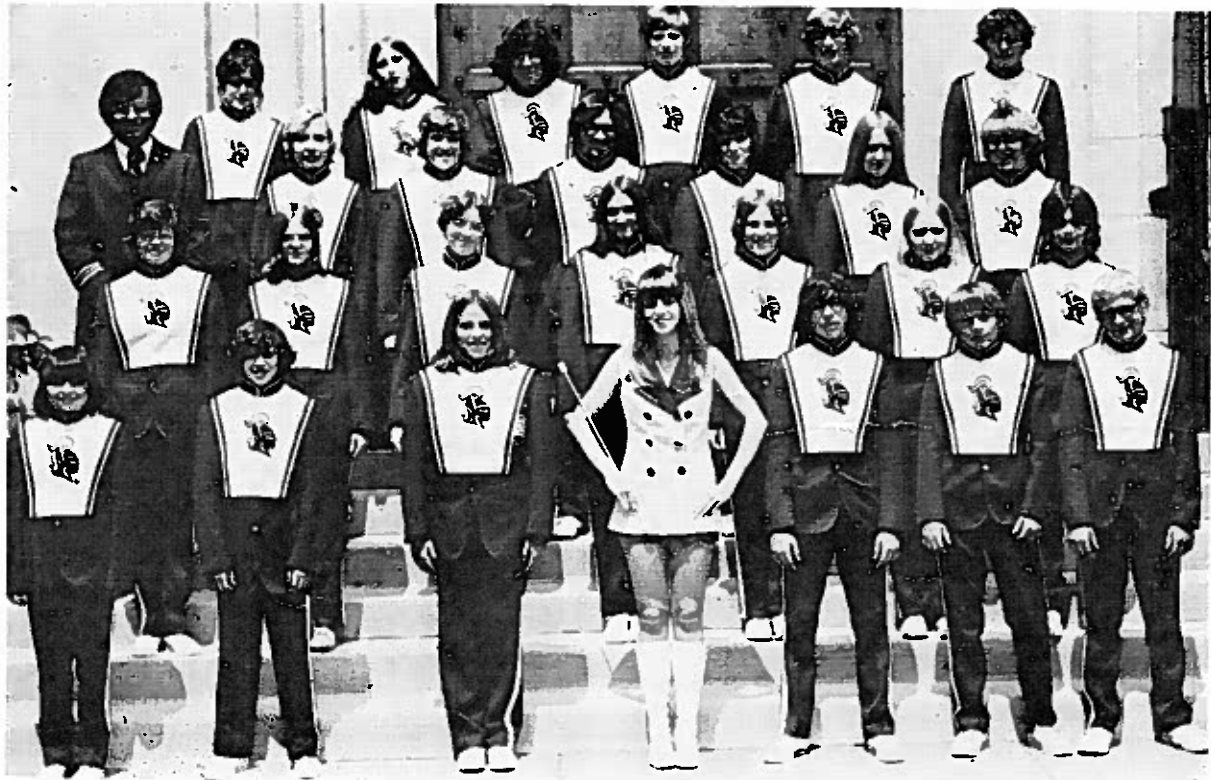

Central Catholic High School Band

THIS PAGE COMPLIMENTS OF:

Schenk, Jepson & Co.