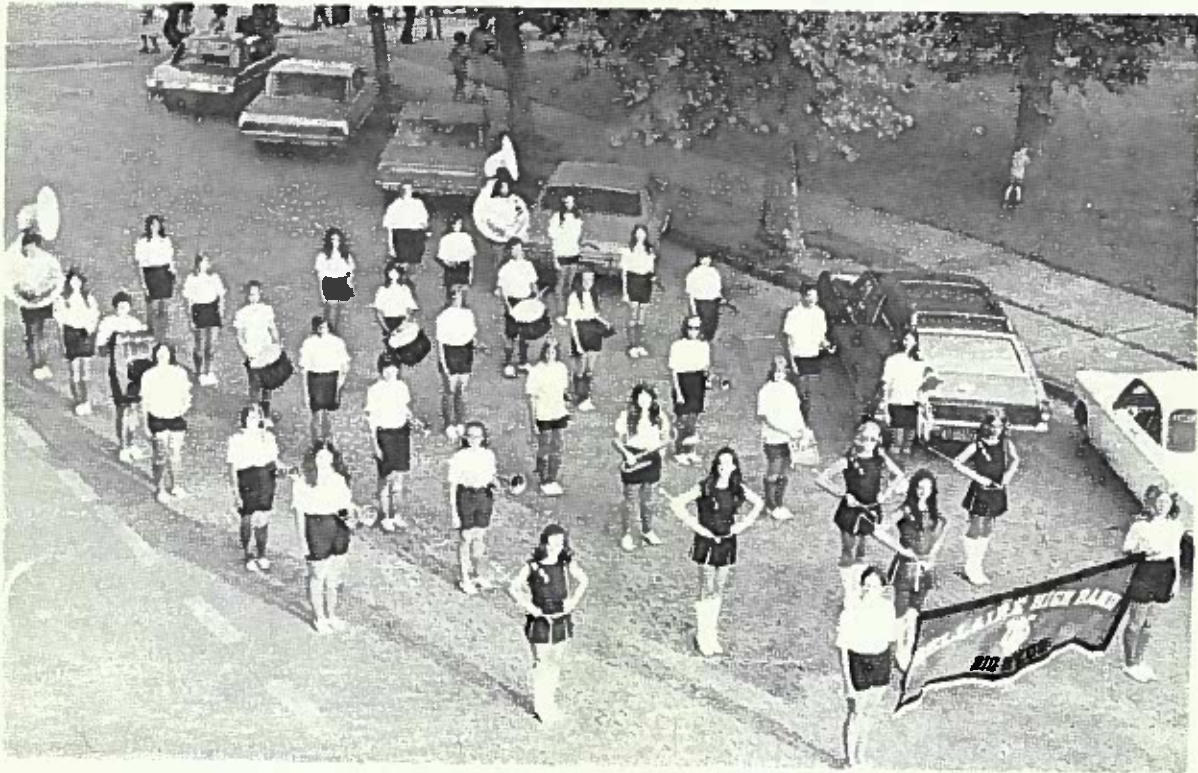

3244 Belmont Street

Bellaire, Ohio

HOUSEHOLD APPLIANCES

HOUSE,

COMMERCIAL,

& INDUSTRIAL

WIRING

1972 BIG RED BAND