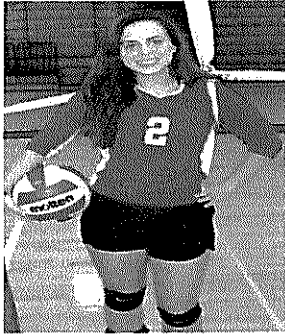

OHIO VALLEY

FOUNDED 1943

ATHLETIC CONFERENCE

VOLLEYBALL

ALL-STAR MATCH

ALL-TIME OVAC ALL_STAR MATCH RESULTS

YEAR		WINNER	RESULTS
2000		Ohio	4-0
2001		Ohio	3-1
2002		West Virginia	3-2
2003		Ohio	5-0
2004		Ohio	4-0
2005		Ohio	3-1
2006		Ohio	3-1
2007		Ohio	3-1
2008		Ohio	4-0
2009		Ohio	3-1
2010		Ohio	4-0
2011		Ohio	4-1
2012		Ohio	3-1
2013		Ohio	3-1
2014		West Virginia	3-1
2015		Ohio	4-0
2016			

Height: 5 ft. 6 Position: MH, OH
Head Coach: Sherri Barber
Father: Anthony Simmons; Grandmother: Susan Dellatore
College: Undecided
Honors: All-District; OVAC Player-of-the-Year

#6 KELSI CHAPMAN
MAGNOLIA HIGH SCHOOL

Height: 5 ft. 9 Position: all
Head Coach: Pam Chapman
Parents: Dave & Pam Chapman
College: Undecided
Honors: 1st team All-State; All-OVAC

OVAC 16th ANNUAL VOLLEYBALL ALL-STAR

**#3 SYDNEY KARAS
INDIAN CREEK HIGH SCHOOL**

Height: 5 ft. 8 Position: OH, DS
Head Coach: Molly Edgerly
Parents: Jennifer & Doug Karas
College: Undecided
Honors: East District HM

**#2 KATELYNN KNOWLTON
WARREN LOCAL HIGH SCHOOL**

Height: 5 ft. Position: Libero
Head Coach: Michelle Tyo
Parents: Steve & Mary Knowlton
College: Ohio University
Honors: SEOAL Player-of-Year; Dist. POY & 1st