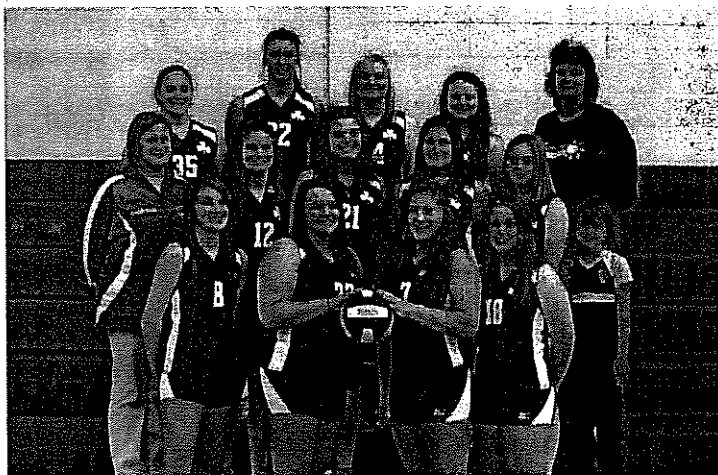

Lady Shamrocks *Barnesville High School*

<u>No.</u>	<u>Name</u>	<u>Height</u>
05	Paige Gibbons	5'3"
07	Brandi Bahmer	5'8"
08	Heidi Hines	5'10"
10	Devvyn Yager	5'6"
12	Jennifer Clouse	5'3"
18	Mariah Menges	5'4"
21	Marissa Burga	5'8"
22	Katy Hickenbottom	5'11"
25	Jessica Clary	5'6"
32	Mackenzie Touvelle	5'6"
35	Kalee Temple	5'4"
44	Mariya Fitzpatrick	5'6"

Head Coach: Nikki McEndree   Principal: Jeff Crosier
Assistant Coach: Melissa Dodd, Karen Clouse & Kari Hunkler
Superintendent: Randy Lucas   Athletic Director: Mark Cook
Colors: Forest Green & White