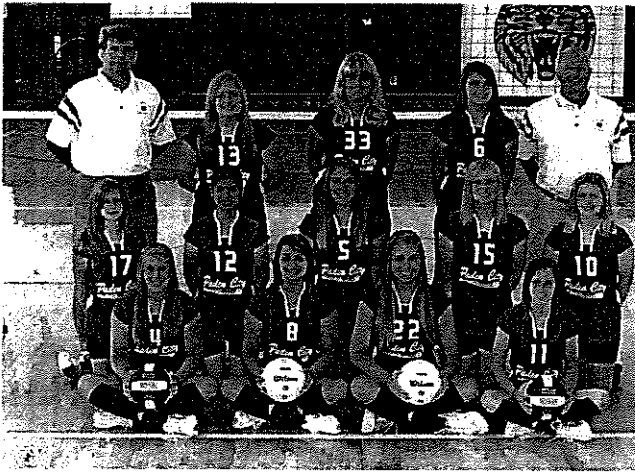

Lady Wildcats
Paden City High School

Front Row: Amanda Tallman, Amber Palmer, Alli Bertozzi, Amanda Sellers
Middle Row: Logan Cospers, Jondrak Khunisorn, Dominique Craft, Amanda Heasley, Lynnsie Parsons
Back Row: Coach Jeff Bowers, Kelsey Loy, Maggie Gortler, Megan Cutlip
Coach Fred King

No.	Player	Ht.	Class
02	Ziyi Xue	5'5"	Jr
04	Amanda Tallman	5'7"	Sr
05	Dominique Craft	5'7"	So
06	Megan Cutlip	5'8"	Fr
07	Magdalena Gortler	5'7"	So
08	Amber Palmer	5'6"	Sr
10	Lynnsie Parsons	5'1"	Fr
11	Amanda Sellers	5'0"	Sr
12	Jondrak Khunisorn	5'3"	Jr
13	Kelsey Loy	5'5"	Fr
15	Amanda Heasley	5'5"	So
17	Logan Cospers	5'0"	Fr
22	Alli Bertozzi	5'11"	Sr
33	Gerel Khulan	5'3"	Jr

Head Coach: Fred King
Superintendent: Mr. Bill Jones
Athletic Director: Fred King

Asst. Coach: Jeff Bowers
Principal: Warren Lee Grace, Jr.