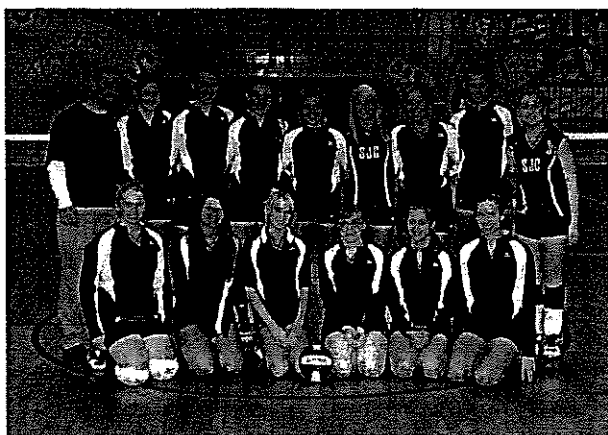

Lady Fighting Irish *St. John Central High School*

Front Row: Kristen Russell, Blair Burger, Lacey Dobrovich, Kerri Broderick, Alexis Sharpe, Devon Kahl

Back Row: Head Coach Donnie Murray, Andrea Timko, Ellie LeMasters, Andrea LeMasters, Monika Figura; Shayna Gilli, Rachel McGuire, Tara Regoli, Devan Carpenter

No.	Player	Ht.	Grade
01	Lacey Dobrovich	5'6"	So
02	Rachel McGuire	5'4"	Sr
05	Shayna Gilli	5'5"	Sr
06	Lexie Ice	5'1"	Jr
07	Monika Figura	5'4"	Sr
08	Kristen Russell	5'5"	Fr
10	Andrea Timko	5'8"	Jr
12	Kerri Broderick	5'4"	Jr
16	Blair Burger	5'2"	Sr
18	Tara Regoli	5'10"	Sr
20	Andrea LeMasters	5'6"	Sr
23	Ellie LeMasters	5'10"	Jr
26	Devon Kahl	5'9"	Jr
34	Alexis Sharpe	5'8"	Jr
35	Devan Carpenter	5'4"	So
38	Rosa Young	5'4"	So

Head Coach: Donnie Murray
Principal: Mrs. Rhea Rose
Colors: Kelly Green & White

Assistant Coach: Missy Ketzell
Athletic Director: Donnie Murray