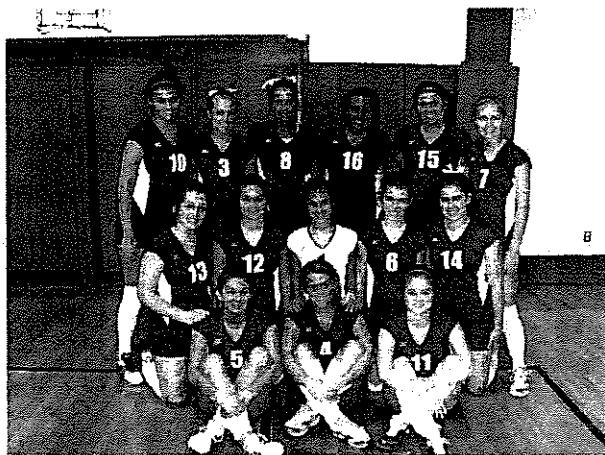

OVAC VOLLEYBALL TOURNAMENT

at
STEUBENVILLE HIGH SCHOOL

Lady Seminoles *Monroe Central High School*

<u>No.</u>	<u>Name</u>	<u>Class</u>
04	Chelsea Robinson	Jr
06	Alex Kuhn	Jr
07	Demitra Habig	So
08	Kate Fickell	So
09	Asia Prickett	So
10	Melissa Stimpert	Jr
13	Chelsie Roberts	Fr
20	Jennifer Hayes	Jr
21	Laken Zwick	Jr
22	Kayley Stephens	So
24	Christina Parden	Sr
29	Kayla Rubel	Sr

Coach: Troy Baker

Principal: Jerry Calder

Assistant Coaches: John Kaiser & Nikki Baker

Superintendent: Larry Elliot

Athletic Director: Jr. Winland

Colors: Red, Vegas Gold, Black, & White

Lady Crusaders
Steubenville Catholic Central High School

Head Coach: Kurt Vandeborne

Assistant Coaches: Jessica Kendziorski, Shelby Petrella, & Katie Hosterman

Athletic Director: Steve Daley

Superintendent: Dr. Peter Chila

Principal: Rich Wilinski

Colors: Royal Blue/Gold