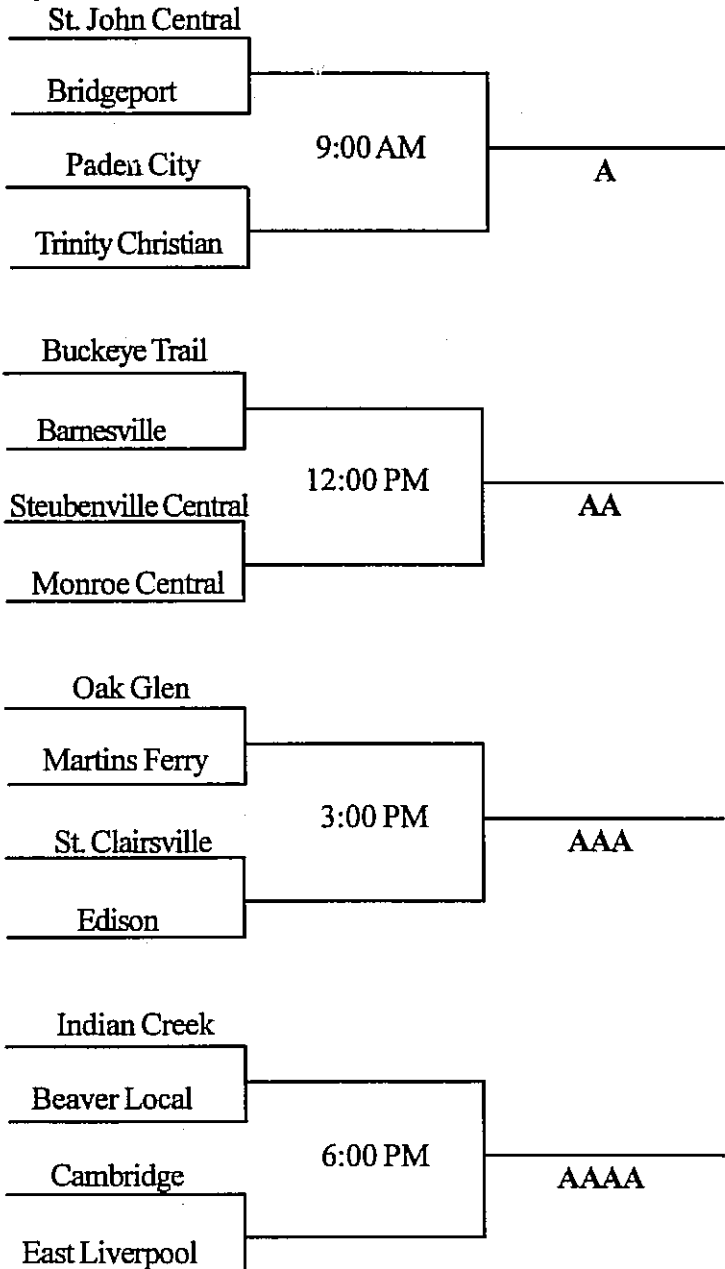

OVAC VOLLEYBALL TOURNAMENT

at
STEUBENVILLE HIGH SCHOOL

Lady Seminoles *Monroe Central High School*

<u>No.</u>	<u>Name</u>	<u>Class</u>
04	Chelsea Robinson	Jr
06	Alex Kuhn	Jr
07	Demitra Habig	So
08	Kate Fickell	So
09	Asia Prickett	So
10	Melissa Stimpert	Jr
13	Chelsie Roberts	Fr
20	Jennifer Hayes	Jr
21	Laken Zwick	Jr
22	Kayley Stephens	So
24	Christina Parden	Sr
29	Kayla Rubel	Sr