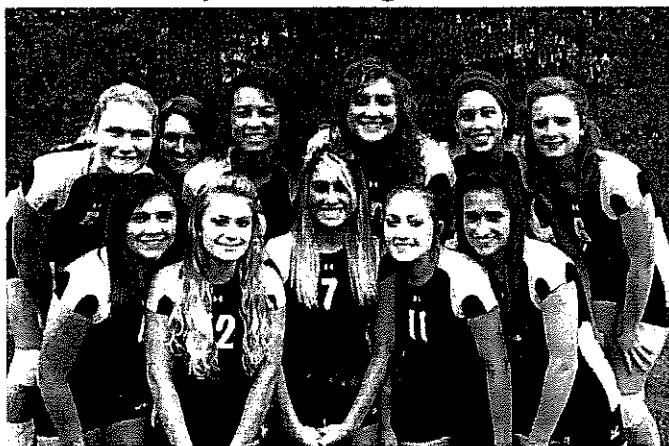

Lady Warriors
Buckeye Trail High School

Front Row: Morgan Abrams, Lynsey Beros, Kristin Oliver, Samantha Jack, Amy Fisher.

Second Row: LeeAnna Sichina, Jocelyn George, Kaitlyn Wolfe, Alexa Abrams, Alissa Bodner, Lindsey Bardall.

No.	Player	Ht.	Class
02	Amy Fisher	5'6"	Jr
03	Jocelyn George	5'5"	Jr
04	Morgan Abrams	5'5"	So
05	LeeAnna Sichina	5'8"	So
06	Lindsey Bardall	5'5"	Sr
07	Kristin Oliver	5'6"	Jr
08	Alissa Bodner	5'4"	Jr
09	Kaitlyn Wolfe	5'7"	Sr
10	Alexa Abrams	5'7"	Jr
11	Samantha Jack	5'4"	Jr
12	Lynsey Beros	5'0"	Fr

Head Coach: Jeff Beros
Assistant Coach: Mike Beaver
Superintendent: Dr. Richard Hall

Principal: Mr. Tim VanCamp
Athletic Director: Steve Tellep
Colors: Royal Blue & White