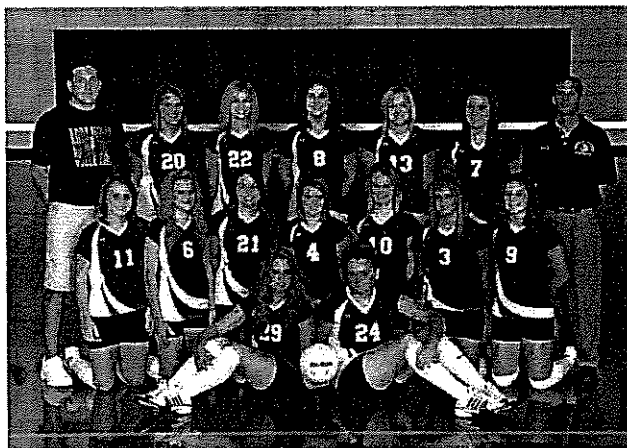

OVAC VOLLEYBALL TOURNAMENT

at
STEUBENVILLE HIGH SCHOOL

Lady Seminoles *Monroe Central High School*

<u>No.</u>	<u>Name</u>	<u>Class</u>
04	Chelsea Robinson	Jr
06	Alex Kuhn	Jr
07	Demitra Habig	So
08	Kate Fickell	So
09	Asia Prickett	So
10	Melissa Stimpert	Jr
13	Chelsie Roberts	Fr
20	Jennifer Hayes	Jr
21	Laken Zwick	Jr
22	Kayley Stephens	So
24	Christina Parden	Sr
29	Kayla Rubel	Sr

Coach: Troy Baker

Principal: Jerry Calder

Assistant Coaches: John Kaiser & Nikki Baker

Superintendent: Larry Elliot

Athletic Director: Jr. Winland

Colors: Red, Vegas Gold, Black, & White

Lady Crusaders
Steubenville Catholic Central High School

Head Coach: Kurt Vandeborne

Assistant Coaches: Jessica Kendziorski, Shelby Petrella, & Katie Hosterman

Athletic Director: Steve Daley

Superintendent: Dr. Peter Chila

Principal: Rich Wilinski

Colors: Royal Blue/Gold