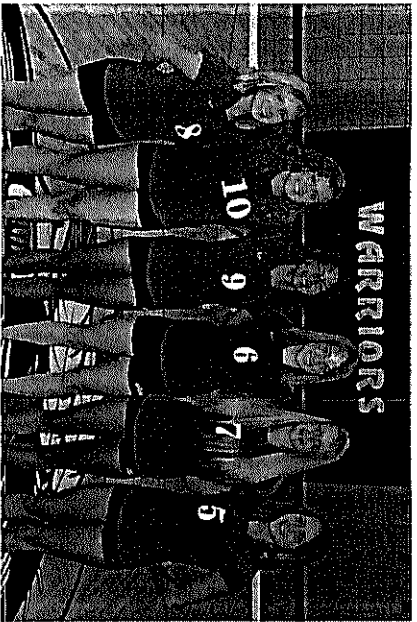

Lady Warriors
Buckeye Trail High School

Emily McEndree, Alexa Abrams, Kaitlyn Wolfe, Laura Dunlap, Candice Bumgardner, Chelsea Dout

No.	Player	Ht.	Class
01	Lindsay Bardall	5'6"	Jr
02	Amy Fisher	5'6"	So
03	Benita Gallagher	5'6"	Jr
04	Jocelyn George	5'5"	So
05	Chelsea Dout	5'5"	Sr
06	Laura Dunlap	5'9"	Sr
07	Candice Bumgardner	5'8"	So
08	Emily McEndree	5'2"	Sr
09	Kaitlyn Wolfe	5'7"	Jr
10	Alexa Abrams	5'7"	So
11	LeeAnna Sichina	5'8"	Fr
12	Morgan Abrams	5'5"	Fr

Head Coach: Jeff Beros
Assistant Coach: Mike Beaver & Kathy Hensley
Athletic Director: Steve Tellep
Superintendent: Dr. Richard Hall

Principal: Timothy Van Camp
Conference: OVAC
Colors: Royal Blue & White