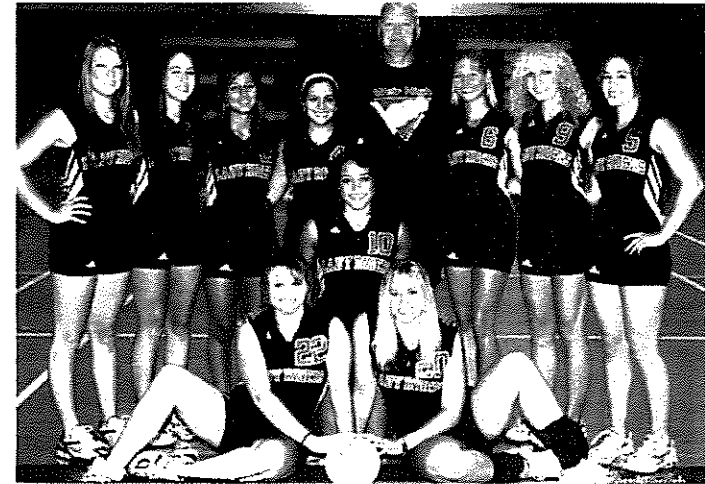

**Lady Redskins
Indian Creek High School**

Front Row: Caitlin Pieniazek, Jaclyn Clancey
Middle Row: Lizzy Williamson, Alexa Auteri, Katie Hosterman
Back Row: Head Coach Crystal Hammack, Ashley DeMattio, Christina Furda, Emily Tevis, Brianna Anderson, Haley Mays

No.	Player	Ht.	Class
01	Lizzy Williamson	5'1"	So
02	Alexa Auteri	5'3"	So
03	Katie Hosterman	5'3"	Jr
04	Jaclyn Clancey	5'10"	Sr
05	Caitlin Pieniazek	5'8"	Sr
06	Molly Edgerly	5'9"	So
07	Brianna Anderson	5'7"	So
08	Erika Collaros	5'5"	So
10	Ashley DeMattio	5'4"	So
11	Haley Mays	5'7"	So
13	Emily Tevis	5'3"	Fr
14	Christina Furda	5'3"	Fr

Coach: Crystal Hammack   **Assistant Coaches:** Amy Thompson
Athletic Director: Jack Rowe   **Principal:** John Craig
Superintendent: Gene Watkins   **Conference:** OVAC
Colors: Red and Gold

**Lady Red Riders
Weir High School**

Front Row: Liz Cowden, Heather Dulaney
Middle Row: Ali Bobalik
Back Row: Tia Noble, Michaelene Larch, Jennifer Grieco, Stacie Bernardi, Eva Smith, Chelsey Pritts, Lindsay Sobotka

No.	Player	Ht.	Class
02	Jennifer Grieco	5'2"	Sr
04	Stacie Bernardi	5'0"	Sr
05	Lindsay Sobotka	5'5"	Sr
06	Eva Smith	5'6"	Sr
09	Chelsey Pritts	5'7"	Sr
10	Ali Bobalik	5'6"	Jr
12	Michaelene Larch	5'6"	Sr
14	Jessica Sikora	5'5"	Jr
15	Carly Mogan	5'4"	So
16	Tia Noble	5'6"	Sr
20	Heather Dulaney	5'9"	Jr
21	Natalie Bohn	5'7"	So
22	Liz Cowden	5'8"	Jr

Head Coach: Willie Paul   **Asst. Coach:** Mike Elliot
Superintendent: Dan Kaser   **Principal:** Martin Hudek
Athletic Director: Mike Greene   **Conference:** OVAC
Colors: Red & Black