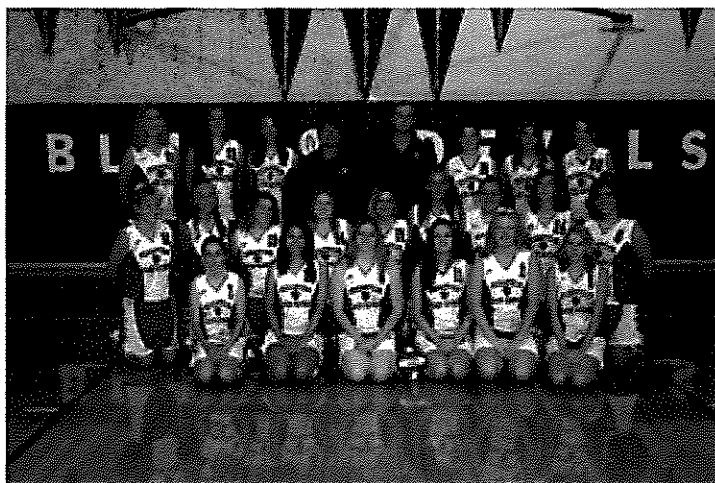

Lady Devils
Beallsville High School

Front Row: Morgan Roberts, Alexis Kanzigg, Tori Jarrett, Cheyenne Moore, Rebecca Garlick, Stephanie Kanzigg

Middle Row: Brooke Moore, Kristin Lallathin, Caitlin Brown, Rachel Beckett, Latara Arnold, Amanda Fraley, Holly Tyo, Savannah Burke, Kerri Jo Thomas

Back Row: Jami Spence, Tabatha Clary, Shasta Fluharty, Brittany Burkhart, Chasidy Burkhart, Kelcey Ashland

No.	Player	Ht.	Class
01	Amanda Fraley	6'1"	Jr
02	Chasidy Brukhart	5'5"	Sr
03	Tori Jarrett	5'9"	Fr
06	Shasta Fluharty	5'10"	Sr
08	Kerri Thomas	5'9"	So
09	Mariah Marley	5'7"	So
10	Cheyenne Moore	5'7"	Fr
11	Brittany Burkhart	5'8"	Sr
15	Latara Arnold	5'3"	Jr
23	Alexis Kanzigg	5'10"	Fr
24	Savannah Burke	6'1"	Jr
25	Tabatha Clary	5'7"	Sr
27	Kristen Lallathin	5'7"	So
35	Holly Tyo	5'10"	Jr