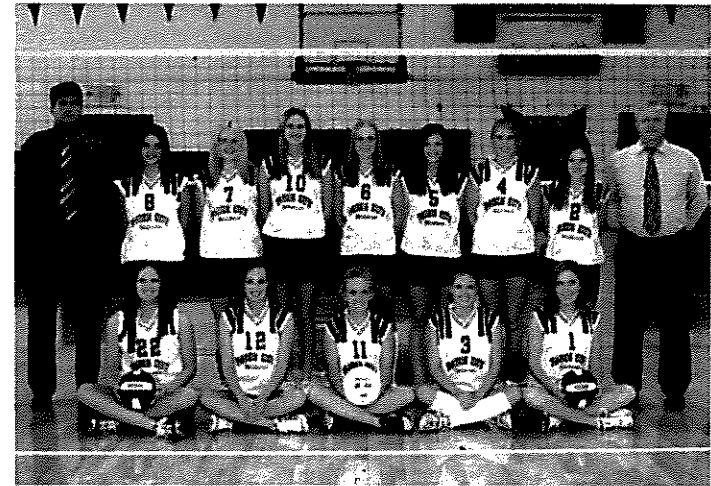

**Lady Wildcats
Paden City High School**

<u>No.</u>	<u>Player</u>	<u>Ht.</u>	<u>Class</u>
01	Ashley Felton	5'9"	Sr
02	Amanda Sellers	5'1"	Fr
03	Stacey Birkheimer	5'6"	Sr
04	Amanda Tallman	5'7"	Fr
05	Hillary Cutlip	5'8"	Jr
06	Marka Rine	5'6"	Jr
07	Vicki Yurisko	5'7"	So
08	Amber Palmer	5'4"	Fr
10	Amy Toman	5'9"	So
11	Sarah Pryor	5'3"	Sr
12	Brittany King	5'7"	Sr
22	Erica Bennett	5'11"	Sr

Head Coach: Fred King   Principal: Warren L. Grace
Assistant Coach: Jeff Bowers   Conferences: OVAC & Mason-Dixon
Athletic Director: Fred King   Superintendent: Dr. Paul E. Barcus, Jr.
Colors: Forest Green & White