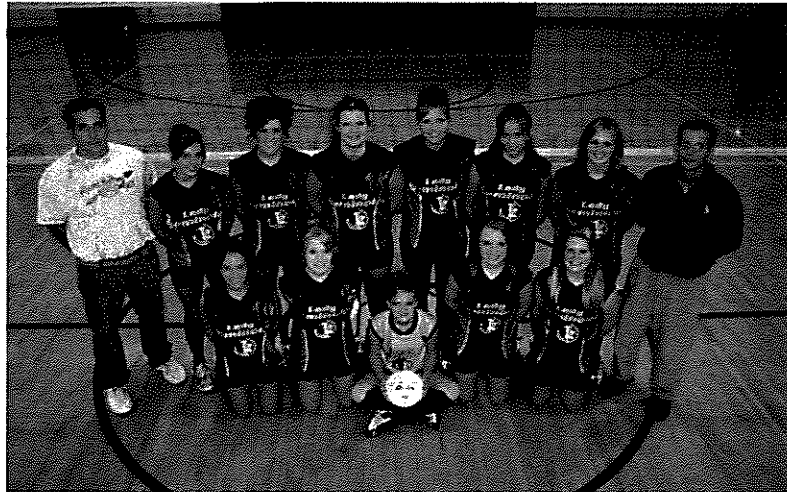

**Lady Seminoles
Monroe Central High School**

Back Row: Coach John Kaiser, Kelsey Lafferre, Morgan Ramage, Taylor Jorris, Aleisha Guiler, Rebecca Parden, Karlie Davis, Coach Troy Baker
Front Row: Kimberly Lafferre, Lindsey Huntsman, Samantha Kilburn, Justine LaFollete, Megan Shumacher

<u>No.</u>	<u>Player</u>	<u>Class</u>
00	Megan Schumacher	So
02	Kelsey Lafferre	Sr
04	Samantha Kilburn	So
04	Kim Lafferre	So
06	Lindsay Huntsman	Jr
08	Morgan Ramage	Jr
11	Aleisha Guiler	So
14	Taylor Jorris	Jr
15	Justine LaFollette	So
20	Karlie Davis	So
21	Rebecca Parden	Jr
22	Stacey Schumacher	So

Coach: Troy Baker   Assistant Coach: Jon Kaiser
Principal: Marc Ring   Assistant Principal: Jerry Calder
Superintendent: Michael Staggs   Athletic Director: Francis Winland
Colors: Red, Vegas Gold, Black, & White