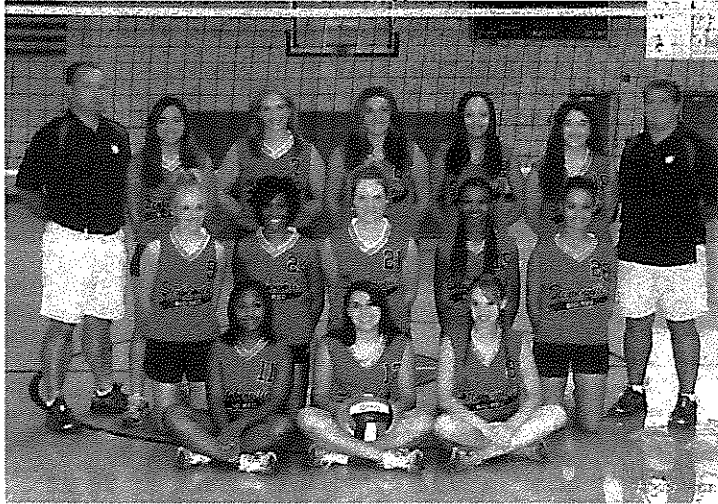

**Lady Redskins  
Indian Creek High School**

Front Row: Caitlin Pieniazek, Jaclyn Clancey  
Middle Row: Lizzy Williamson, Alexa Auteri, Katie Hosterman  
Back Row: Head Coach Crystal Hammack, Ashley DeMattio, Christina Furda, Emily Tevis, Brianna Anderson, Haley Mays

**Coach:** Crystal Hammack      **Assistant Coaches:** Amy Thompson  
**Athletic Director:** Jack Rowe      **Principal:** John Craig  
**Superintendent:** Gene Watkins      **Conference:** OVAC  
**Colors:** Red and Gold

**Lady Red Riders  
Weir High School**

Front Row: Liz Cowden, Heather Dulaney  
Middle Row: Ali Bobalik  
Back Row: Tia Noble, Michaelene Larch, Jennifer Grieco, Stacie Bernardi, Eva Smith, Chelsey Pritts, Lindsay Sobotka

**Lady Big Red**  
**Steubenville High School**

**Front Row:** Shayla Williams, Celina Gomez, Sami Jo Zirille  
**Middle Row:** Kristen Kalinowski, Shari Thomas, Sam Dixon, Catherine Pendergast, Nikita Schoonover  
**Back Row:** Coach Dennis McGrath, Laura Kirkland, Michelle Kalinowski, Aleasha Brandt, Brittany Willis, Amy Mort, Coach Kathy McGrath