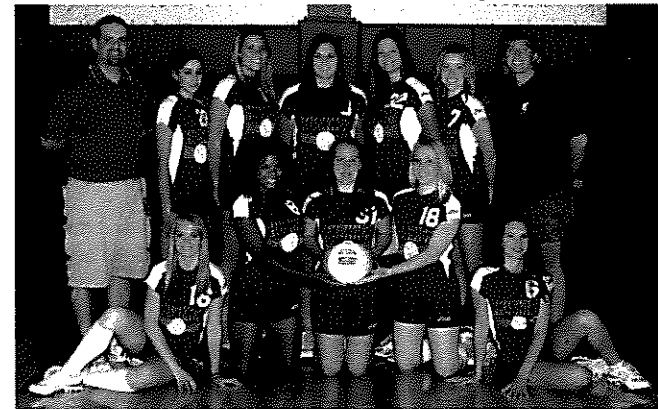

Lady Huskies
Harrison Central High School

Front Row: Kallie Telfer, Chelsea Coconougher, Gena Everhart, Keila Telfer, Shannon Kelley
Back Row: Assistant Coach Ray Hibbs, Nicole Slutz, Danielle Bethel, Kristina Brandon, Krystal Lewis, Sarah Wilden, Head Coach Marsha Zoller

No.	Player	Class
03	Kristina Brandon	So
06	Shannon Kelley	Sr
07	Sarah Wilden	Jr
08	Chelsea Coconougher	Sr
09	Ali Doty	So
10	Danielle Bethel	So
15	Cortney Dowdle	Sr
16	Kallie Telfer	So
18	Keila Telfer	Sr
19	Loni Koch	So
20	Megan Albaugh	Fr
27	Leeanna Thompson	So
28	Nicole Slutz	Sr
31	Gena Everhart	Sr
32	Krystal Lewis	Sr

Head Coach: Marsha Zoller   Principal: Jim Rocchi
Reserve Coach: Ray Hibbs   Superintendent: Jim Drexler
Athletic Director: Mark Kowalski   Conference: OVAC
School Colors: Royal Blue, Black, & Silver