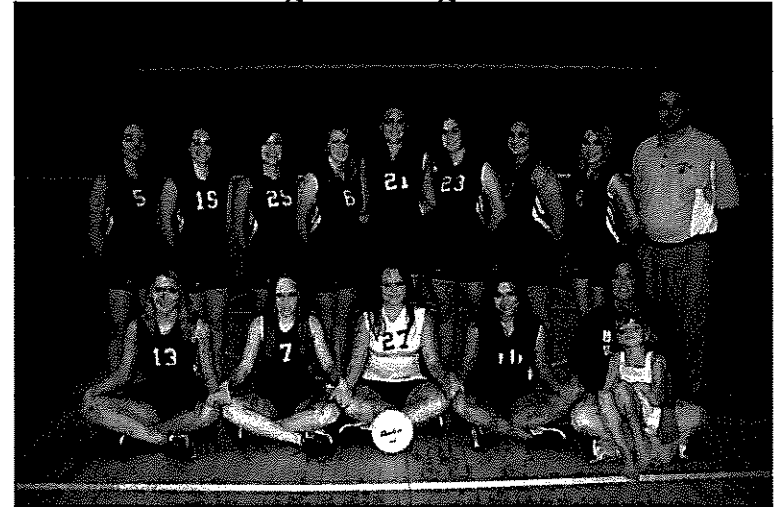

Lady Blue Eagles
Magnolia High School

Front Row: Cera Estep, Jennifer Blake, Banni Batton, Evann Ludewig, Coach Nikki Hardman-Cain
Back Row: Cassie Neff, Alicia Hinerman, Kelsie Spang, Tory Greene, Renee Shepherd, Alycia Bell, Shawna Barr, Bree Carr, Coach Roger Clegg

No.	Name	Height	Class
05	Cassie Neff	5'5"	Jr
06	Tory Greene	5'5"	Jr
07	Jennifer Blake	5'7"	Sr
08	Bree Carr	5'4"	So
10	Evann Ludewig	5'6"	Sr
11	Bree Carr	5'8"	Jr
11	Dani Batton	5'7"	Sr
13	Cera Estep	5'10"	Sr
14	Shawna Barr	5'5"	Jr
19	Alicia Hinerman	5'6"	Jr
21	Renee Shepherd	6'2"	Jr
23	Alycia Bell	5'6"	Jr
25	Kelsey Spang	5'5"	Jr

Head Coach: Roger Clegg   School Conference: OVAC
Assistant Coach: Nikki Hardman-Cain
Principal: Timothy Haught   Athletic Director: Brian Castilow
Superintendent: Dr. Paul Barcus, Jr.
School Colors: Blue & Gold