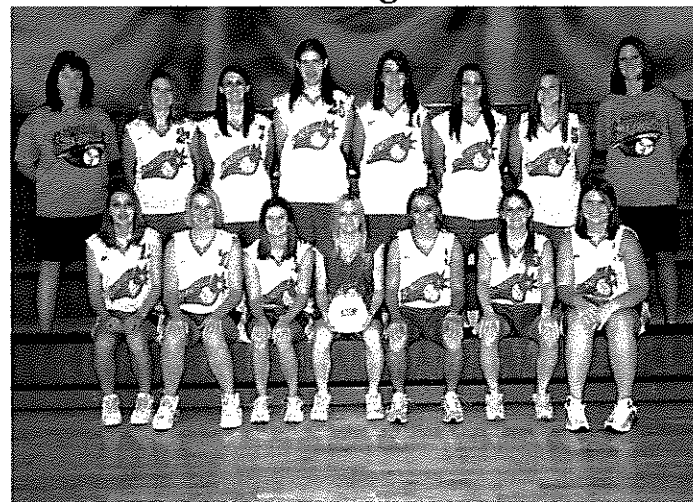

Lady Shamrocks
Barnesville High School

Front Row: - Chelsie Sampson, Brooke Christman, Jenny MacMillan, Christin Neuhardt, Meliah Moore, Bethany Wayble, Lauren Anderson

Back Row: - Head Coach Nikki McEndree, Chelsey Keylor, Megan Barker, Leah Bettinger, Ashley McKnight, Allie Doan, Erica Welch, Assistant Coach Nicole Anderson

No.	Player	Ht.	Grade
03	Meliah Moore	5'3"	Sr
05	Erica Welch	5'3"	Jr
07	Megan Barker	5'5"	Jr
10	Ashley McKnight	5'8"	Jr
12	Jenny MacMillan	5'4"	Sr
14	Lauren Anderson	5'7"	Sr
17	Chelsie Sampson	5'6"	Sr
20	Brooke Christman	5'7"	Sr
21	Chelsey Keylor	5'4"	Jr
23	Christin Neuhardt	5'1"	Sr
24	Allie Doan	5'4"	Jr
25	Leah Bettinger	5'11"	Jr
35	Bethany Wayble	5'3"	Sr

Head Coach: Nikki McEndree   Conference: OVAC
Asst. Coach: Nicole Anderson   Superintendent: Randy Lucas
Principal: Jeff Crosier   Athletic Director: Mark Cook
Colors: Green, Red, & White

Coach: Patrick Wells   Principal: Ryan Caldwell
Assistant Coaches: Deb Arnold   Athletic Director: Delmas Moore
Superintendent: Mike Staggs   Colors: Blue & White