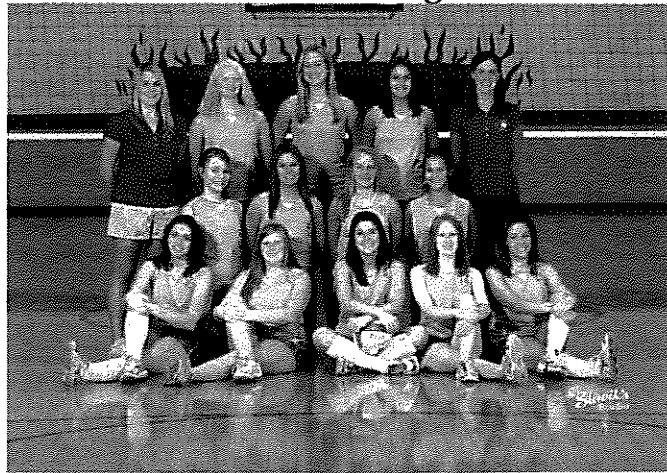

Lady Red Devils
St. Clairsville High School

Front Row: Sarah Hurr, Kaylee Davenport, Allie Kalis, Sarah Ostrander, Amanda Piccolini

Middle Row: Kylie Bober, Brittani Zielinski, Taylor Mick, Alex Pokas

Back Row: Coach Smith, Alison Garbash, Stephanie Skatula, Olivia Pokas, Coach Hays

No.	Name	Height	Class
03	Sammie Witchey	5'8"	So
04	Allie Kalis	5'6"	Sr
05	Olivia Pokas	5'9"	Jr
06	Stephanie Skatula	5'10"	Jr
09	Natasha Halicky	5'8"	So
10	Alex Pokas	5'5"	Fr
11	Taylor Mick	5'6"	Fr
12	Sarah Hurr	5'10"	Sr
14	Sarah Ostrander	5'7"	Sr
16	Ashley Gillespie	5'7"	So
21	Amanda Piccolini	5'9"	Sr
25	Brittani Zielinski	5'7"	Jr
29	Kylie Bober	5'7"	Jr
32	Kaylee Davenport	5'8"	Sr
43	Alison Garbash	5'9"	Jr

Head Coach: Rebecca Hays   Assistant Coach: Ami Smith
Superintendent: William Zanders   Conference: OVAC
Principal: Walter Skaggs   Athletic Director: Kelly Rine
Colors: Scarlet & Gray