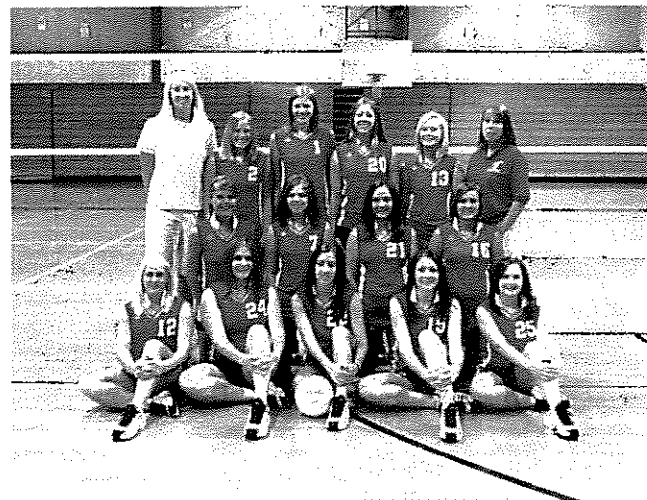

Lady Redskins
Caldwell

Front Row: Molly Schockling, Katie Schell, Jerica Hesson, Bri Spiker, Keri Jordan

Middle Row: Leann Hesson, Erica Starr, Latisha Clark, Brooke Withers

Back Row: Coach Binegar, Sammy Grady, Kristin Nau, Crystal Craycraft, Amanda Mugrage, Coach Morrison

<u>No.</u>	<u>Player</u>	<u>Ht.</u>	<u>Class</u>
03	Amanda Mugrage	5'5"	Jr
04	Jessica Shaw	5'4"	So
05	Brooke Withers	5'3"	So
07	Erica Starr	5'5"	So
12	Molly Schockling	5'3"	Sr
13	Jerica Hesson	5'7"	Sr
14	Sammy Grady	5'5"	So
15	Bri Spiker	5'9"	Sr
16	Leann Hesson	5'6"	Jr
18	Keri Jordan	5'2"	Sr
19	Kristin Nau	6'1"	So
20	Crystal Craycraft	5'9"	Jr
21	Latisha Clark	5'5"	Jr
24	Katie Schell	5'10"	Sr

Head Coach: Tracy Binegar   Assistant Coach: Beth Morrison
Athletic Director: Dugan Hill   Conference: OVAC & PVC
Superintendent: William Brelsford   Principal: Dalton Summers
Colors: Red and Grey