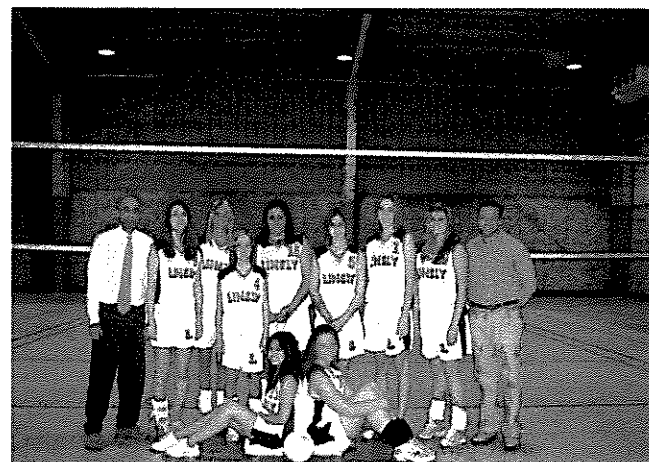

Lady Cadets
Linsly

Front Row: Richelle DeGuzman, Summer Flowers
Back Row: Dr. David Mallow, Stephanie Boutsicaris, Cara Vellenoweth,
Jessica Brown, Madison Moses, Sara Mueller, Dayna Wolfe, Karl Penz

No.	Player	Ht.	Class
01.....	Paige Dodd.....	5'2"	Jr
02.....	Rory Cox.....	5'8"	Jr
03.....	Traci Alt.....	5'3"	Jr
04.....	Alicia Cunningham.....	5'4"	Jr
05.....	Chelsea Douth.....	5'5"	So
06.....	Laura Dunlap.....	5'8"	So
07.....	Jamie Bates.....	5'10"	Jr
08.....	Emily McEndree.....	5'2"	So
09.....	Shayia Roe.....	5'6"	Sr
10.....	Amy Kittle.....	5'7"	Sr
12.....	Lauren Zink.....	5'8"	Jr

No.	Player	Ht.	Class
.....	Stephanie Boutsicaris.....	5'8"	Jr
01.....	Sara Mueller.....	5'11"	Sr
02.....	Cara Vellenoweth.....	5'10"	Sr
04.....	Amy Exley.....	5'2"	Sr
05.....	Madison Moses.....	5'10"	Jr
09.....	Davna Wolfe.....	5'8"	Jr
11.....	Richelle DeGuzman.....	5'5"	Sr
13.....	Summer Flowers.....	5'11"	Sr
15.....	Jessica Brown.....	5'10"	Sr

Head Coach: Dr. David Mallow   Asst. Coach: Karl Penz
Athletic Director: Dan Buchwach   Conference: OVAC
Colors: Orange and Black

Head Coach: Jeff Beros   Assistant Coach: Mike Beaver
Athletic Director: Bill Vasko   Conference: OVAC
Superintendent: Bob Greenwood   Principal: Timothy Van Camp
Colors: Blue & White