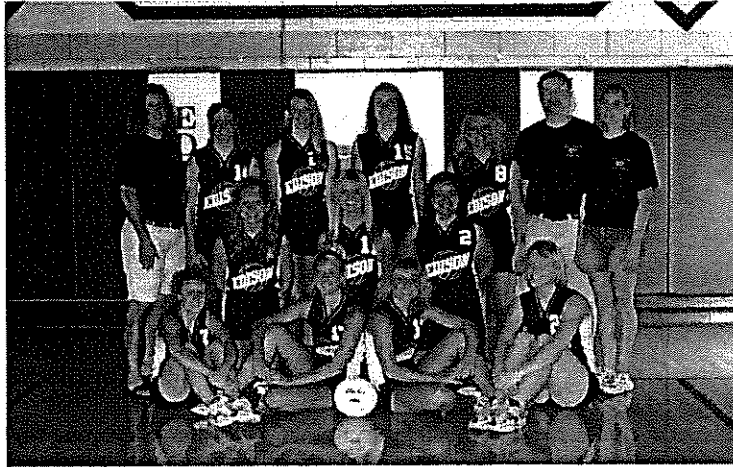

*Lady Wildcats
Edison High School*

Front Row: Shaylyn Cain, Jennifer Cottis

Middle Row: Shelby Brensthul, Jenna Still, Abbi McCoy, Katelyn DiPasquale, Caitlin Williamson

Back Row: Samantha Taylor, Jessica Wedlake, Sarah Kuczynski, Tara Keenan, Brandi Beebe, Kaitlin Blake, Kelli Moore, Emily Peckens

No.	Player	Ht.	Class
29	Kelli Moore	5'10"	Sr
18	Emily Peckens	5'3"	Sr
17	Jessica Wedlake	5'8"	Sr
07	Caitlin Williamson	5'2"	Sr
22	Brandi Beebe	5'8"	Jr
01	Katelyn DiPasquale	5'4"	Jr
02	Tara Keenan	5'6"	Jr
11	Sarah Kuczynski	5'7"	Jr
08	Jenna Still	5'3"	Jr
14	Samantha Taylor	5'3"	Jr
15	Kaitlin Blake	5'9"	Fr
04	Shaylyn Cain	5'4"	So
13	Jennifer Cottis	5'6"	So
21	Shelby Brenstuhl	5'3"	Fr
06	Abbi McCoy	5'7"	Fr

Head Coach: Dawn Pugh   Athletic Director: Lynn Meyer
Asst. Coaches: Tony Kovalesky & Traci Sanders
Freshmen: Amber Ankrom   Manager: Tiffany Biddle
Colors: Black & Silver   Superintendent: Lisa Carmichael
Conference: OVAC   Principal: Rich Wilinski