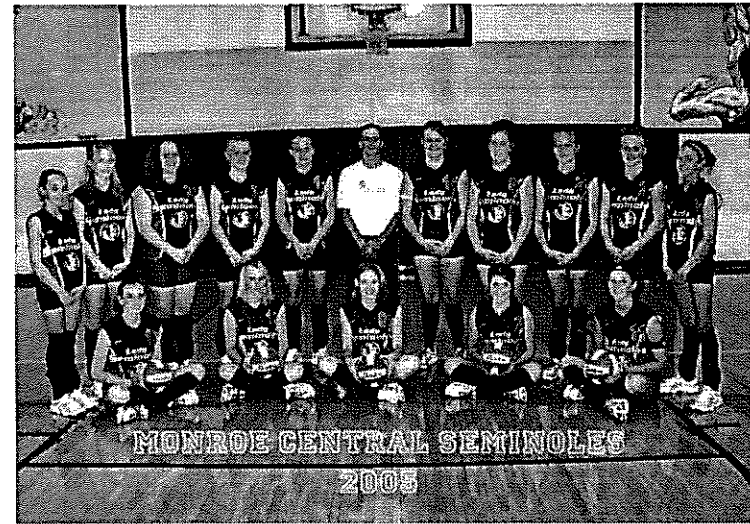

Lady Seminoles
Monroe Central High School

No.	Player	Class
10	Courtney Wilson	Sr
11	Lynsey Lafferre	Sr
02	Casey Marshall	Sr
13	Kimberly Stalder	Sr
00	B.J. Smith	Sr
01	Kelsey Lafferre	Jr
22	Amanda Blackstone	Jr
14	Taylor Jorris	So
08	Morgan Ramage	So
06	Lindsay Huntsman	So
21	Rebecca Parden	So
15	Aleisha Guiler	Fr
05	Sam Kilburn	Fr
33	Kim Lafferre	Fr
20	Karlie Davis	Fr
30	Justine LaFollette	Fr

Coach: Troy Baker
Assistant Coaches: Jon Kaiser   Principal: Marc Ring
Superintendent: Michael Staggs   Assistant Principal: Jerry Calder
Colors: Red, Black, Gold, & White   JV Coach: Johanna Kaiser
Athletic Director: Junior Winland   Freshmen Coach: Marlene Kress