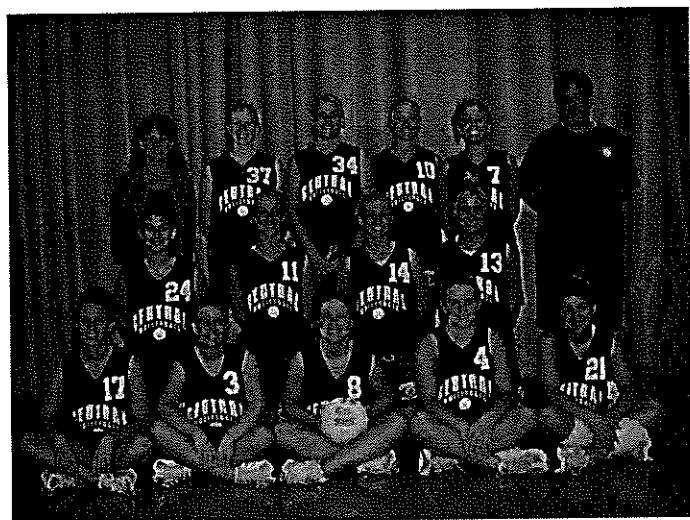

Lady Knights
Wheeling Central Catholic High School

Front Row: Krista Kent, Mallory Conkel, Rachael Sullivan, Fallon Namack, Andi Burke
Middle Row: Marissa Haynes, Valerie Palmer, Christine Faini, Valerie Vapner
Back Row: Coach Chute, Erica Marchesi, Chelsea Skrzypek, Shannon Greskevitch, Angela Petros, Asst. Coach Kefalos

No.	Player	Ht.	Grade
03	Mallory Conkel	5'1"	Jr
04	Fallon Namack	5'3"	Sr
07	Angela Petros	5'6"	Sr
08	Rachael Sullivan	5'3"	Sr
10	Shannon Greskevitch	5'8"	Sr
11	Valerie Palmer	5'7"	So
13	Valerie Vapner	5'6"	Sr
14	Christine Faini	5'4"	Jr
17	Krista Kent	5'2"	Jr
21	Andi Burke	5'3"	Sr
24	Marissa Haynes	5'3"	So
34	Chelsea Skrzypek	5'9"	Sr
37	Erica Marchesi	5'8"	Sr

Head Coach: Amy Chute
Colors: Maroon & White
Superintendent: John Yelenic
Principal: Dr. Joseph Viglietta

Assistant Coach: Mark Kefalos
Conference: OVAC
Athletic Director: Corey Murphy