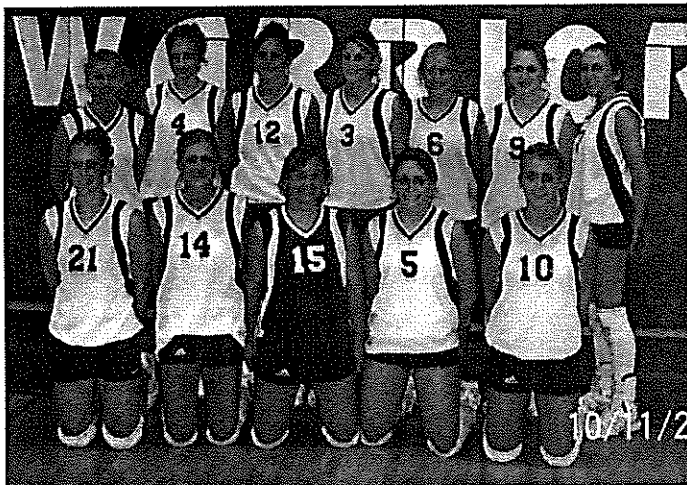

Lady Warriors
Buckeye Trail High School

Front Row: Rory Cox, Kendra Bamfield, Heather Nealy, Liz Ash, Amy Kittle
Back Row: Tracy Ault, Lauren Zink, Ashley Stillion, Cara Britten, Kacie Cunningham, Shayla, Roe, Rachel Keyser

No.	Player	Ht.	Class
02	Traci Alt	5'2"	So
03	Cara Britten	5'6"	Sr
04	Lauren Zink	5'8"	So
05	Liz Ash	5'5"	Sr
06	Alicia Cunningham	5'4"	So
07	Rachel Keyser	5'6"	Sr
09	Shayla Roc	5'5"	Jr
10	Amy Kittle	5'7"	Jr
12	Ashley Stillion	5'7"	Sr
14	Kendra Bamfield	5'9"	Sr
15	Heather Nealey	5'5"	Sr
21	Rory Cox	5'7"	So

Head Coach: Jeff Beros   Assistant Coach: Mike Beaver
Colors: Blue & White   Conference: OVAC & PVC
Superintendent: Bob Greenwood   Managers: Lynsey Beros &
Principal: Timothy Van Camp   Kelsey Beros
Athletic Director: Bill Vasko