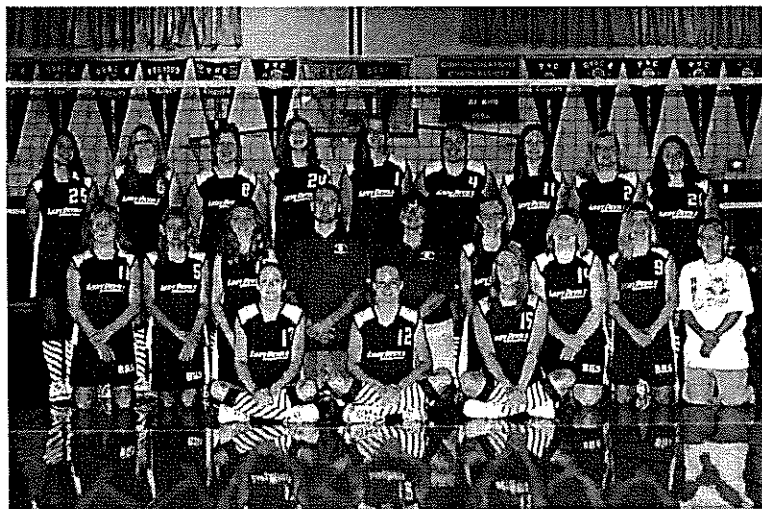

Lady Devils
Beallsville High School

No.	Player	Ht.	Class
17	Carrie Tyo	5'7"	Sr
12	Jennifer Reisz	5'7"	Sr
16	Julie Boyce	5'8"	Sr
11	Brittany Burkhart	5'7"	Jr
06	Shasta Fluharty	5'10"	Jr
02	Chasidy Burkhart	5'6"	Jr
25	Tabatha Clary	5'7"	Jr
24	Savannah Burke	6'0"	So
09	Lalara Arnold	5'3"	So
04	Holly Tyo	5'9"	So
01	Amanda Fraley	6'1"	So
14	Rachel Becket	5'4"	So
21	Nicole Mercer	5'5"	So
27	Kristin Lallathin	5'6"	Fr
10	Mariah Marley	5'6"	Fr
08	Kerri Thomas	5'8"	Fr
05	Kelcey Ashland	5'4"	Fr

Coach: Patrick Wells
Assistant Coaches: Deb Arnold
Superintendent: Mike Staggs
Colors: Blue & White

Principal: Todd Christman
Athletic Director: Delmas Moore