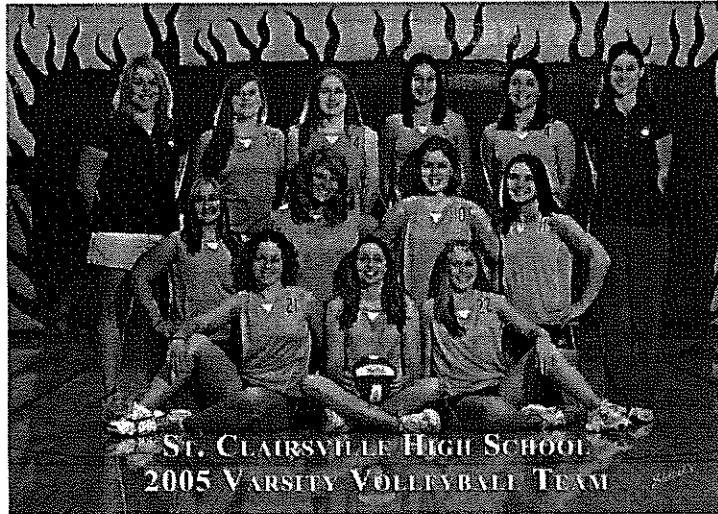

Lady Red Devils
St. Clairsville High School

Front Row: Amanda Piccolini, Sarah Hurr, Lucy Bannon
Middle Row: Jordan Myers, Katie Lee, Missy Gossett, Beth Schroeder
Back Row: Coach Ami Smith, Kaylee Davenport, Sarah Ostrander, Olivia Pokas, Allie Kalis, Coach Rebecca Hays