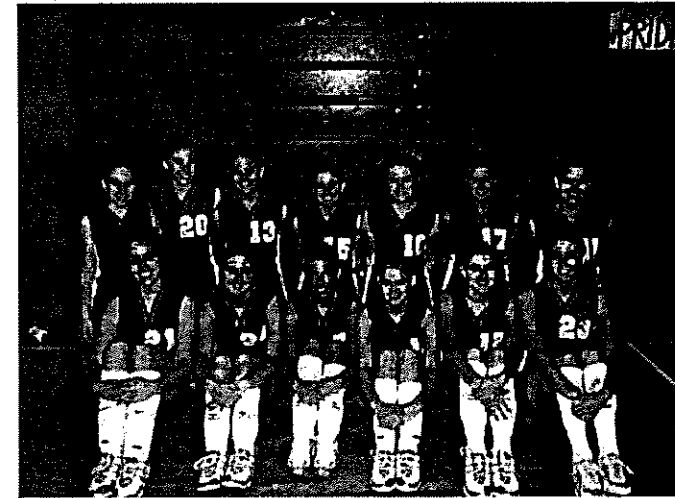

**Lady Crusaders
Steubenville Central High School**

Front Row: Kelsey Hitchcock, Chrissy Polsinelli, Amanda Mieczkowski, Christina Happ, Claire DiPiero, Alison Aeschliman
Back Row: Gina Leone, Emily Aeschliman, Melissa Costantini, Jessie Harlan, Kaylin Bahen, Amy Joyce, Kelly Costantini

No.	Player	Ht.	Grade
23	Alison Aeschliman	5'10"	Sr
12	Claire DiPiero	5'10"	Sr
01	Christina Happ	5'9"	Sr
21	Kelsey Hitchcock	5'10"	Sr
07	Amanda Mieczkowski	5'8"	Sr
24	Chrissy Polsinelli	5'10"	Sr
10	Kaylin Bahen	5'3"	Jr
15	Jessie Harlan	5'3"	Jr
17	Amy Joyce	5'5"	Jr
06	Juli Matanzo	5'6"	Jr
08	Gina Leone	5'4"	So
20	Emily Aeschliman	5'11"	Fr
11	Kelly Costantini	5'5"	Fr
13	Melissa Costantini	5'5"	Fr

Head Coach: Kristi Clark   Colors: Blue & Gold
Conference: OVAC   Superintendent: Dr. Peter Chila
Athletic Director: John Serafini   Manager: Ashlynn Daley
Assistant Coach(es): Tom Clark & Amy Porecca
Principal: Mrs. Denise Reiner-McKeown