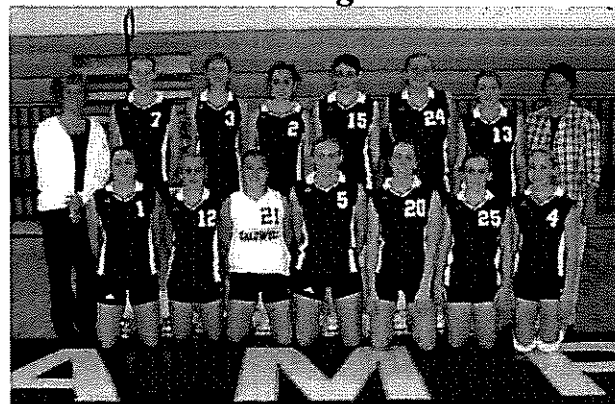

***Lady Redskins
Caldwell High School***

Front Row:- Sasha Frederickson, Molly Shockling, Stephanie Saling, Danielle Seebach, Crystal Craycraft, Keri Jordan, Amanda Mugrage

Back Row: Head Coach - Cindy Frederickson, Cassie Linger, Lacey Nay, Lydia Gaydos, Katie Schehl, Brianna Spiker, Danielle Swope

<u>No.</u>	<u>Player</u>	<u>Class</u>
01	Sasha Frederickson	Sr
05	Dani Seebach	Sr
21	Stephanie Saling	Sr
02	Lydia Gaydos	Sr
07	Cassie Linger	Sr
03	Lacey Nay	Jr
13	Brianna Spiker	So
12	Molly Shockling	So
25	Keri Jordan	So
04	Amanda Mugrage	Fr
20	Crystal Craycraft	Fr
24	Katie Schehl	So
13	Danielle Swope	Jr

Head Coach: Cindy Frederickson
Colors: Red & White   Superintendent: James Oughteboun
Conference: OVAC   Principal: John Cleland
Athletic Director: Dugan Hill   Assistant Coach: Natalie Kennedy