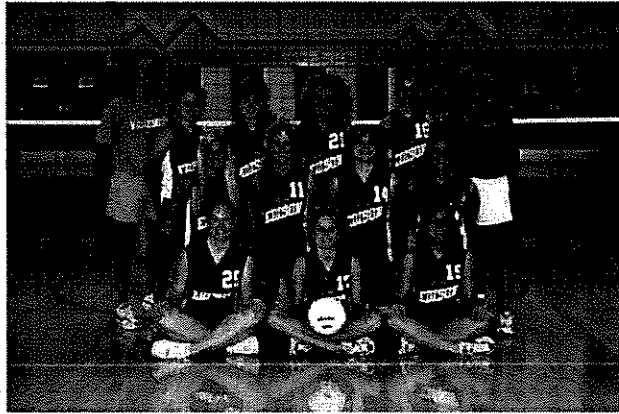

*Lady Wildcats
Edison High School*

No.	Player	Class
1	Tasha Modranski	Sr
4	Sarah Kuczynski	
6	Brandi Beebe	
7	Caitlin Williamson	Jr
8	Nadine Hager	
11	Kylie Snyder	Sr
13	Courtney Pedersen	Sr
14	Annie Kovalesky	Sr
15	Merideth Sanders	Sr
17	Jessica Wedlake	Jr
18	Emily Peckens	
21	Devin Cain	Sr
22	Jenna Still	
29	Kelli Moore	