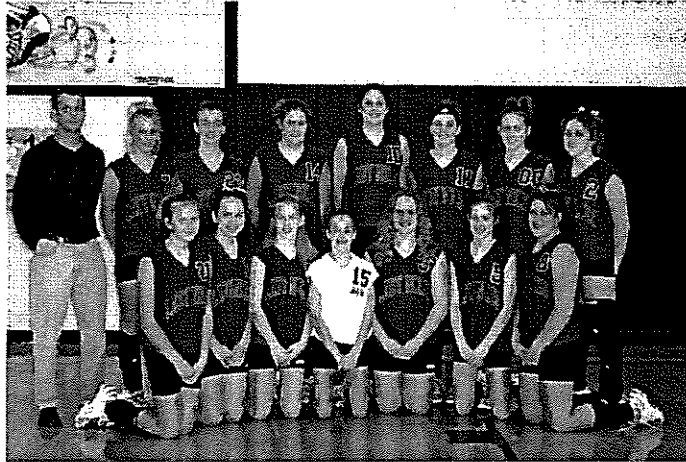

*Lady Seminoles
Monroe Central High School*

<u>No.</u>	<u>Player</u>	<u>Class</u>
10	Kara Hamilton	Sr
11	Lynsey Lafferre	Jr
22	Courtney Wilson	Jr
07	Kim Stalder	Jr
00	B.J. Smith	Jr
02	Casey Marshall	Jr
15	Kelsey Lafferre	So
33	Amanda Blackstone	So
14	Taylor Jorris	Fr
06	Lindsay Huntsman	Fr
21	Rebecca Pardon	Fr
08	Morgan Ramage	Fr
05	A.J. Smith	

Coach: Troy Baker
Assistan Coaches: Jon Kaiser & Barb Wellman
Superintendent: Phil Ackerman
Colors: Red, Black, Gold   Principal: Samuel Schumacher
Conference: OVAC/PVC   Athletic Director: Junior Winland