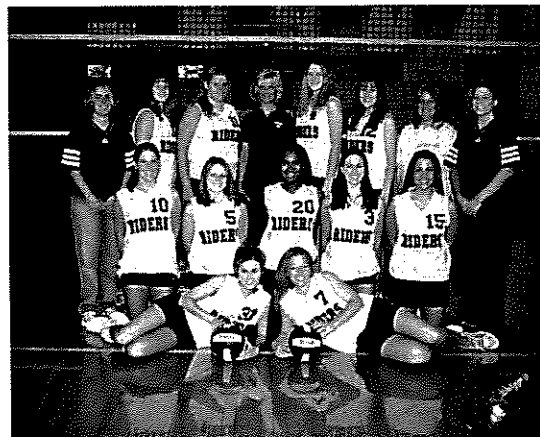

Lady Tigers
Wellsville High School

No.	Player	Ht.	Class
1	Lindsey Householder	5'4"	So
2	Emily Olmstead	5'5"	Sr
4	Karolynn Drysdale	5'3"	Jr
5	Ashley Lombardozi	5'6"	Sr
6	Jasmine Richardson	5'9"	Fr
7	Ashley Pierson	5'9"	Sr
8	Shelly Kerr	5'8"	Sr
9	Katie Stanley	5'8"	Sr
10	Maria Deem	5'7"	Jr
13	Melody Allison	5'8"	Sr
15	Ashlee Allison	5'10"	Jr
17	Erin Mick	5'3"	So
19	Lindsey Olmstead	5'6"	So

Coach: Dan McKinstry
Asst: Stephanie Crawford
Colors: Orange & Black
Conference: OVAC

Superintendent: James Brown
Principal: Richard Bereschek
Athletic Director: Greg Davis

Lady Riders
Martins Ferry High School

Kneeling: (Left to Right) Shae Marchbank and Holly Apostolec
2nd Row: Kaycie Strauss, Neely Whetsell, Lynsey Agnew, Danielle Schemp, and Kelsey Carpenter
3rd Row: Freshman Coach Tara Rine, Megan Anzak, Libby Hodor, Head Coach Kim Ogilbee, Amie Riethmiller, Jayme Kilanski, 7 & 8 Coach Debbie Carpenter, and Reserve Coach Erin Lude

No.	Player	Ht.	Class
3	Danielle Schemp	5'5"	Jr
4	Amie Riethmiller	6'0"	So
5	Neely Wetsell	5'0"	Jr
7	Holly Apostolec	5'4"	Sr
8	Ebony Bowie	5'0"	So
11	Libby Hodor	5'10"	Jr
12	Jayme Kalinski	5'7"	Jr
15	Kelsey Carpenter	5'3"	Jr
20	Lynsey Agnew	5'6"	Jr
33	Shae Marchbank	5'4"	Sr
34	Megan Anzak	5'7"	Jr
42	Ashley Suto	5'1"	So

Coach: Kim Ogilbee   Record 16-3
Asst. Coach: Erin Lude, Tara Rine, and Debbie Carpenter
Superintendent: Nick Stankovitch
Colors: Purple & White   Principal: Jeff Oberdick
Conference: OVAC   Athletic Director: Warren Hood