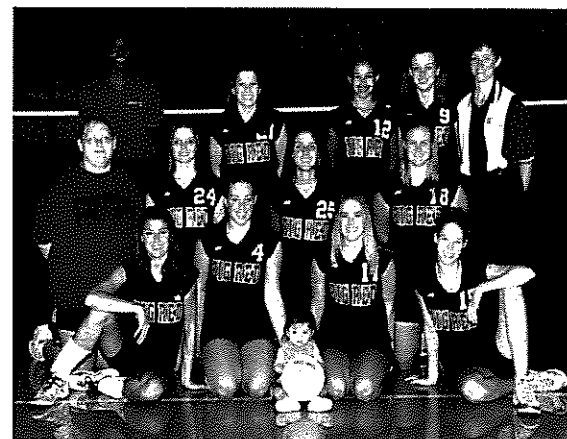

**Lady Big Reds
Steubenville High School**

Row 1: Brittany Venci, Ali Myslinski, Ball Baby, Emily Allen, Christina Cunningham, Erica Leas
Row 2 : Manager Jamie Thompson, Meggan Strachan, Whitney Petrella, Caitlin Criss
Row 3: Assistant Coach Angelita Forte, Karly Saccoccia, Jacquelyn Gullen, Ashley Jablonski, Suzanne Allen

No.	Player	Ht.	Class
04	Alison Myslinski	5'7"	12
07	Brittany Venci	5'8"	12
11	Christina Cunnigham	5'6"	12
15	Erica Leas	6'0"	12
21	Karly Saccoccia	5'2"	11
24	Meggan Strachan	5'7"	11
09	Ashley Jablonski	5'6"	10
12	Jacquelyn Gullen	5'0"	10
18	Caitlin Criss	5'8"	10
25	Whitney Petrella	5'7"	10
31	Maggie Antill	5'0"	10
27	Aleasha Brandt	5'6"	09

Head Coach: Suzanne Allen (5 year) Career Record 46-52
Assistant Coach: Angelita Forte
Managers: Jordan Grant and Jamie Thompson
Colors: Red And Black Superintendent: Richard Ranallo
Conference: OVAC Principal: Michael McVey
School Enrollment: 765 Athletic Director: Fred Heatherington