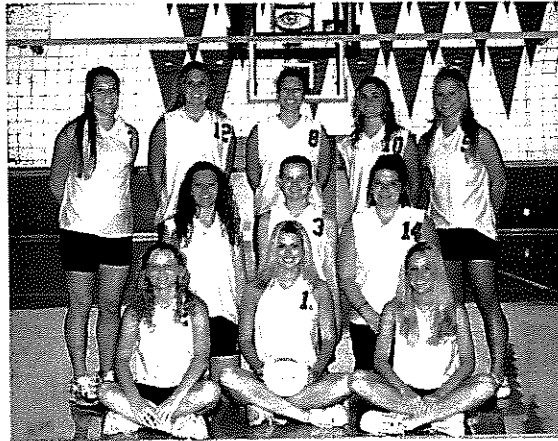

**Lady Big Reds
Bellaire High School**

Front Row (L-R): Nikki Driscoll, Julie Miller, Shawna Hines
Middle Row: Sarah Marinelli, Sunny Stefanik, Emily Taylor
Back Row: Ashley Vavrek, Britanie Kinder, Shannon Adler
 Chelsea Bostancic, Michelle Brinker