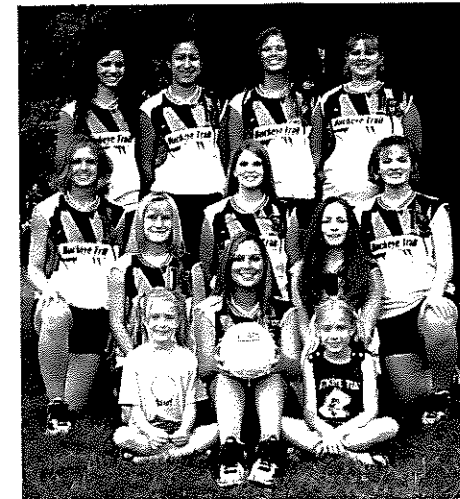

**Lady Warriors
Buckeye Trail High School**

First Row: Kelsey Beros, Katie Canel, Lynsey Beros
Second Row: Heather Nealey, Liz Ash
Third Row: Amy Kittle, Cara Britten, Jessie Phillips
Fourth Row: Courtney Zink, Brittini Borrero, Molly Grimes,
Courtney Dinges

No.	Player	Ht.	Grade
3	Cara Britten	5'6"	10
4	Courtney Zink	5'7"	11
5	Katie Canel	5'9"	12
10	Amy Kittle	5'7"	9
11	Brittini Borrero	5'8"	11
12	Molly Grimes	5'9"	11
13	Jessie Phillips	5'6"	10
14	Liz Ash	5'5"	10
15	Heather Nealey	5'4"	10
18	Courtney Dinges	5'9"	11

Head Coach: Jeff Beros - 13 years Career Record: 264-58
Asst. Coach: Mike Beaver Managers: Natasha Wharton
Colors: Blue & White Superintendent: Robert Greenwood
Conference: PVC Principal: Mr. Timothy Van Camp
Enrollment: 307 Athletic Director: William Vasko