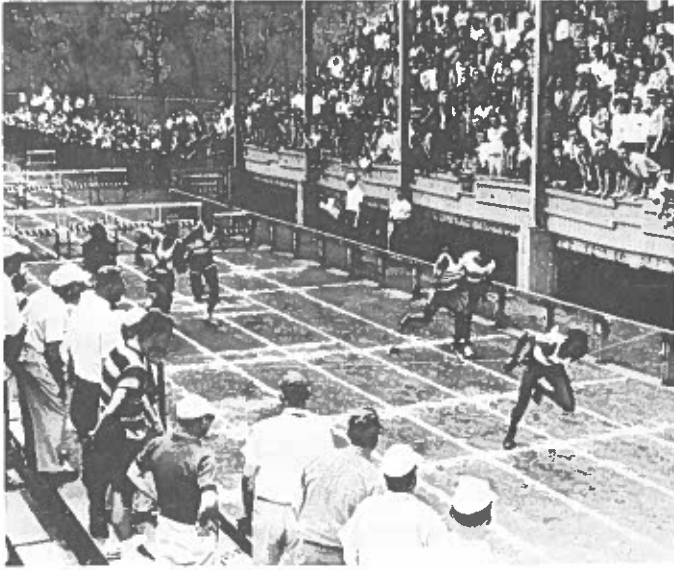

DAVENPORT • WARREN HOWLAND • H.H. WINNER
TIME 14.5 SEC. (TIES RECORD, FOGLE OF MARIETTA)

TRACK EVENTS
120-yd. high hurdles — Willie Davenport, Howland (14.5 secs.), won; Jones, Akron North (19.9); 2nd: Ray, Glenville (15); 3rd: Jackson, Roosevelt (15.3); 4th: Barker, Adams (15.4); 5th. Time — 14.5 secs. (Davenport equalled meet record set by Robert Fogle, Marietta in 1961.)
100-yd. dash — Ken Robinson, Cleve. East (10.2); Armstrong, Canton (10.3); 2nd: Armstrong, Canton (10.35); 3rd: Huff, Roosevelt (10.4); 5th: Gyongyvos, Euclid (10.5); 5th.
Mile run — Jim Gilbert, Glenville (4 min. 21.5 secs.), won; Hand, Roosevelt (4:25.5); 2nd: Whalen, Euclid (4:27.6); 3rd: Shuler, Weirton (4:30.2); 4th: Bane, Cleve. East (4:31.6); 5th. (Gilbert's time is new meet record. Former record was 4 min. 27.7 secs., set in 1960 by Darnel Mitchell, Cleveland J. Adams)
440-yd. dash — Charles Stone, Akron North (49.6 secs.), won; Warmack, East Tech (49.7); 2nd: Burton, Cleve. East (49.75); 3rd: Huff, Roosevelt (50.2); 4th: Stephan, Parkersburg (50.5); 5th. (Stone's time equals meet record set by William Hearst, Wellsville in 1958)

180-yd. low hurdles — Willie Davenport, Howland (19.75 secs.), won; Jones, Akron North (19.9); 2nd: Robert Fogle, East Tech (20.1); 3rd: Jackson, Roosevelt (20.2); 4th: Burling, Roosevelt (20.3); 5th.
880-yd. run — Al Payne, Roosevelt (1 min. 57.05 secs.), won; Howland, Roosevelt (1:57.1); 2nd: Gilbert, Glenville (1:57.1); 3rd: Chambers, Cleve. East (1:57.9); 4th: Alteweg, Euclid (2:01.5); 5th. (Payne's time is new meet record. Former record was 1 min. 59.5 secs., set by Darnel Mitchell, Cleve. J. Adams in 1960)
220-yd. dash — Bob Warmack, East Tech (21.9 secs.), won; Sharpe, Glenville (22.3); 2nd: Gyongyvos, Euclid (22.4); 3rd: Armstrong, E. Tech (22.5); 4th: (23); 5th. (Warmack's time equals meet record set by Mel Orr, East Tech, in 1961)
FIELD EVENTS
Shot put — Mike Cavotta, Col. Linwood (57 ft. 1/2 in.), won; Funk, Lakewood (56 ft. 4 3/4); 2nd: Attamante, Euclid (49 ft. 7 1/2); 3rd: Joseph, Martins Ferry (49 ft. 4 1/2); 4th: Murphy, Columbiana (48 ft. 1 1/2); 5th. (Cavotta's mark is new meet record. Former record was 54 ft. 10 1/4 in., set by Frank Duda, New Philadelphia, in 1961)