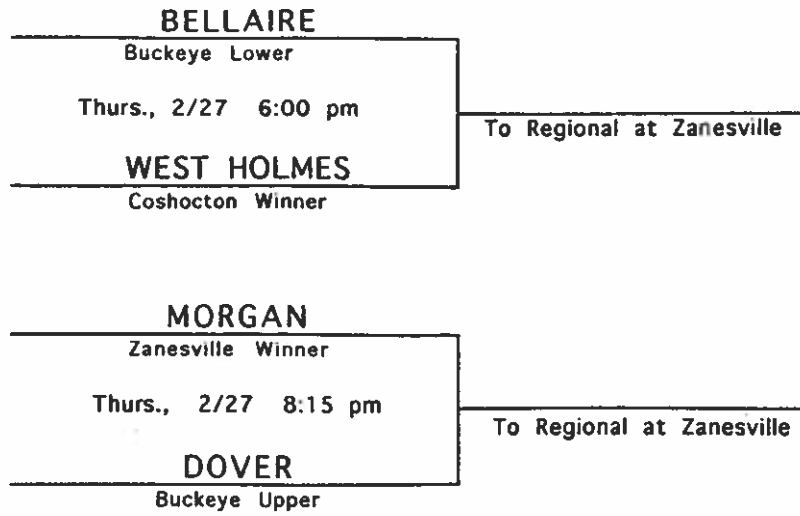

**BELLAIRE
LADY REDS**

Name	#	Grade
Dawn Steele	3	Senior
Jessica Pramik	5	Freshman
Ashley Davolio	11	Freshman
Jaela Thoburn	21	Sophomore
Marci Bonar	22	Freshman
Amber Vavrek	23	Sophomore
Amanda Whitecotton	30	Junior
Emily Taylor	31	Sophomore
Gina Liberati	42	Freshman
Karlie Scott	44	Senior
Erica Vavrek	45	Sophomore
Deborah Yonyon	52	Junior
Nicole Dentz	54	Junior
Head Coach	Gregg Bonar	Ass't. Coach
Ass't. Coach	Tracie Balsei	Ass't. Coach
Superintendent	George Richardson	Principal
Athletic Director	Mark Bonar	
Stats:	Tom Rataiczak, Paul Kraynyak, Heather Higgins, Rich Althar	
Managers:	Mary Beth Bonar, Carrie Bonar, Ashley Vavrek, Amie Vavrek, Rita Liberati, Alicia Yonyon	

**WEST HOLMES
LADY KNIGHTS**

Name	#	Grade
Lisa Reiheld	4	Senior
Laura Augsburger	5	Freshman
Jenny Hart	12	Senior
Katie Calhoun	14	Freshman
Brittanie Martin	20	Sophomore
Steph Proper	22	Sophomore
Cynthia Wells	24	Senior
Renina Eyler	30	Senior
Nicki Sage	32	Senior
Rebbie Baker	33	Junior
Jollene Zollars	40	Sophomore
Beth Rochelle	42	Junior
Tiffany Hershberger	44	Freshman
Shalana Camacho	50	Senior
Scarlett Habrun	52	Senior
Aly Corrigan	54	Junior
Beth Breitenbucher		Freshman
Holly Clark		Freshman
Laura Hart		Freshman
Head Coach	Jack Van Reeth	Ass't Coach
Ass't. Coach	Charles Oewalt	Ass't. Coach
Athletic Director	Chuck Cargill	Superintendent
Principal	Larry Folt	
Managers:	Ashley Brillhart, Elise Martin, Lindsay Pyers	

**MORGAN
LADY RAIDERS**

Name	#	Grade
Jaclyn Mental	10	Senior
Jodi Connell	12	Freshman
Mari Jones	14	Sophomore
Maggie Lawrence	20	Senior
Andrea Alexander	22	Senior
Erin Morin	24	Sophomore
Kristy Blackburn	30	Sophomore
Crystal Southall	32	Sophomore
Shawna Burnside	34	Sophomore
Ashley Hardman	40	Freshman
Amanda Montano	44	Sophomore
Tisha Clark	50	Freshman
Head Coach	Jim Watts	Ass't. Coach
Freshman Coach	Angie Chippis	Athletic Director
Principal	Jack Mental	Ben Kunze
		Tim Myers

**DOVER
LADY TORNAOES**

Name	#	Grade
Erin Bond	20	Sophomore
Mandy Moeller	21	Senior
Steph Hanner	22	Senior
Annie Yoder	23	Sophomore
Andrea McCray	24	Senior
Steph Pardue	25	Junior
Rosey Reidl	31	Freshman
Heather Laughlin	33	Senior
Kate Fishley	34	Junior
Jennifer Manella	35	Freshman
Kristy Liggett	42	Sophomore
Abby Gonter	50	Senior
Molly Cerett	52	Senior
Amy Horn	55	Senior
Head Coach	Tom Andreas	Ass't. Coach
Ass't. Coach	Diana Smith	Athletic Director
Superintendent	William Zanders	Principal
		Terry Immel
		Kevin Keffer
		Fred Delphia

1997
GIRLS DIVISION II BASKETBALL
DISTRICT TOURNAMENT
WINLAND MEMORIAL GYMNASIUM

THE GYM WILL BE CLEARED BETWEEN GAMES

**DIVISION II
GIRLS' BASKETBALL
DISTRICT
TOURNAMENT
1997**

**FEBRUARY 27
6:00 pm & 8:15 pm
Zanesville High School
Winland Memorial Gymnasium**