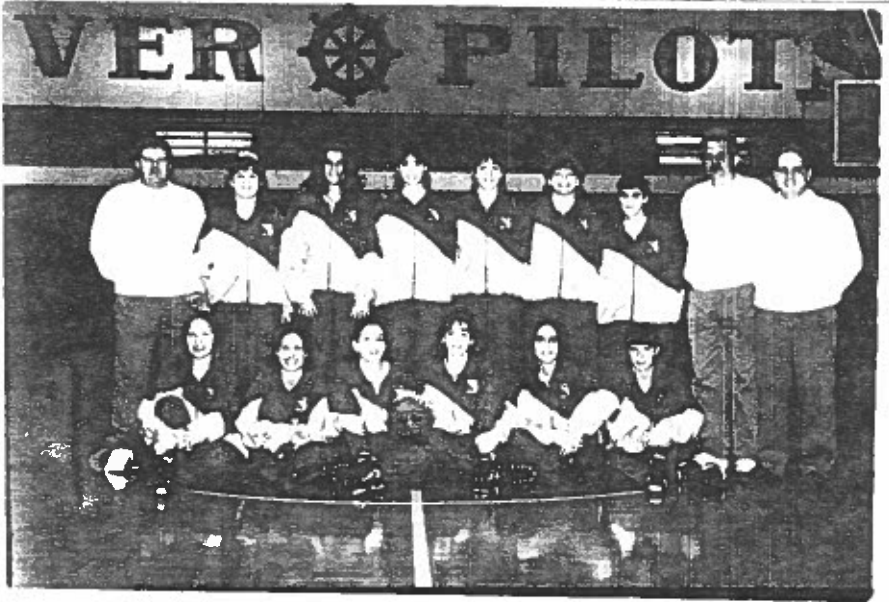

Varsity

Sitting: S. Hulsey, T. Richardson, A. Ensinger, T. Rothenbuhler, H. Butler Standing: Coach Tisher, K. Smith, J. Schmidt, M. Walker, L. Hulsey, N. Tisher, M. Ruble, Coach Miracle, Coach Cicogna

<i>Player</i>	<i>No.</i>	<i>Grade</i>	<i>Height</i>
Missy Ruble	10	Soph.	5' 3"
Leah Hulse	12	Soph.	5' 8"
Kim Smith	14	Junior	5' 3"
Sabrina Hulse	20	Senior	5' 6"
Nikki Tisher	22	Soph.	5' 7"
Tina Rothenbuhler	24	Senior	5' 7"
Angie Ensinger	32	Senior	5' 9"
Julie Schmidt	30	Junior	5' 8"
Holly Richardson	34	Senior	5' 6"
Stephanie Warner	40	Senior	5' 10"
Heather Butler	50	Senior	5' 6"
Morgan Walker	52	Soph.	5' 8"

Coach: Tom Tisher

Manager: Casey Tisher

What Makes a Team Successful?

Goals

Coach Tom Tisher has contributed to the success of the girls' basketball program at River for 19 years. He is a graduate of River and West Liberty State College. As he enters his 15th year as head coach, he says, "Our goal is always to play smart, hard, and together in every game."