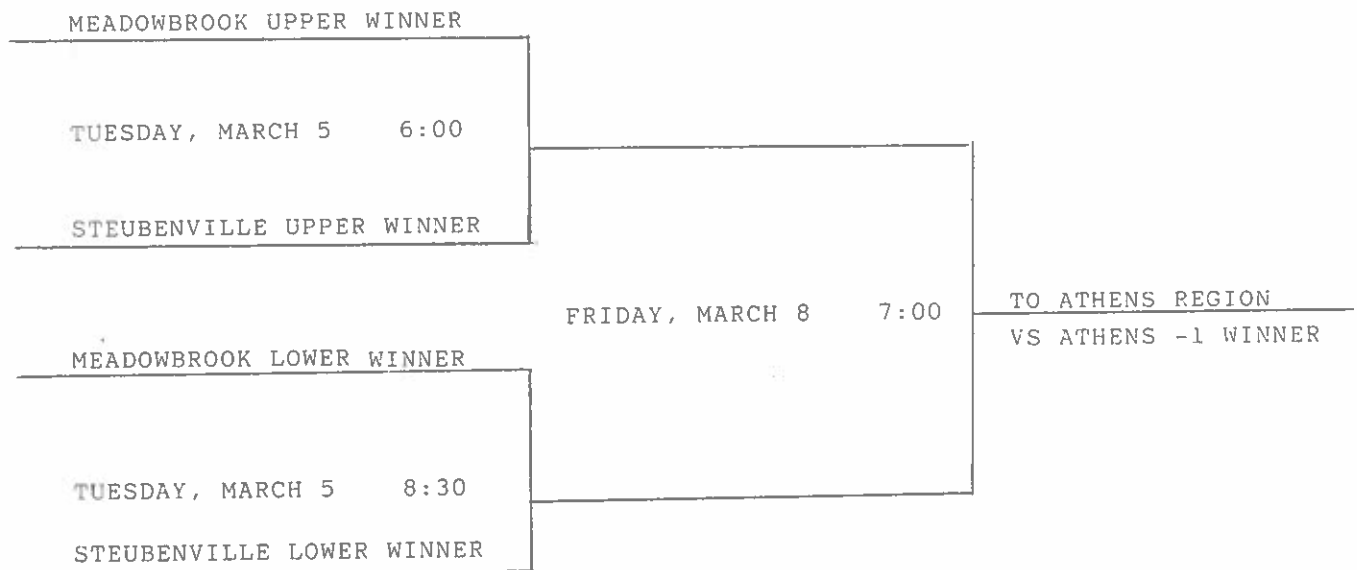

DIVISION 3 DISTRICT TOURNAMENT - MEADOWBROOK