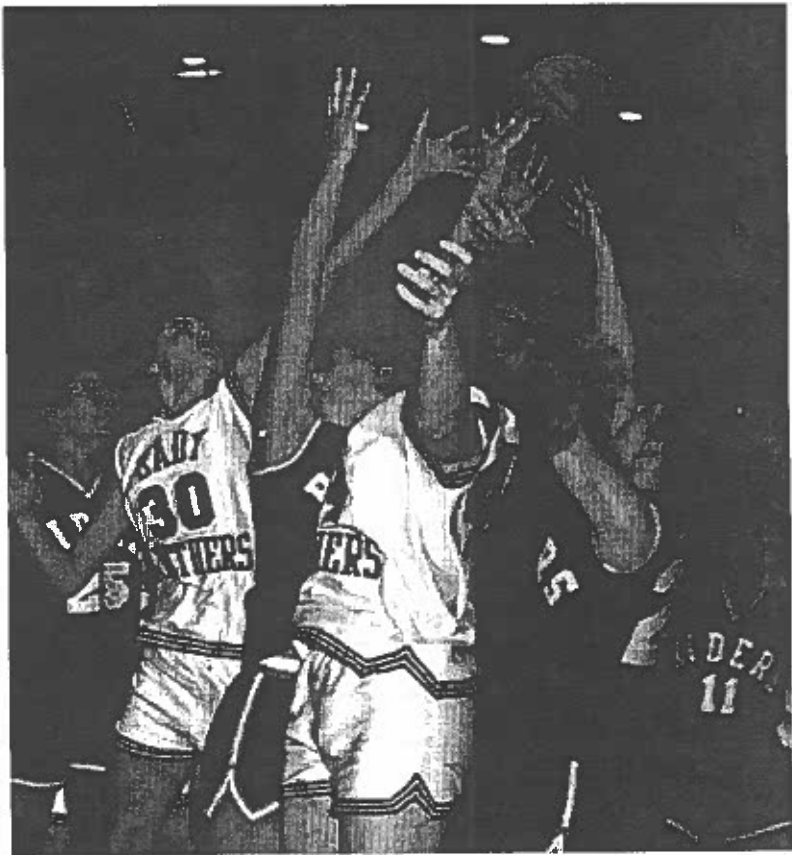

**SECTIONAL GIRL'S BASKETBALL
DIVISION II TOURNAMENT**

Sponsored by the
OHIO HIGH SCHOOL ATHLETIC ASSOCIATION

Official Program
\$1.00

Wintersville High School

•Warriors•

Blue and Gold

Head Coach: Ken Herron