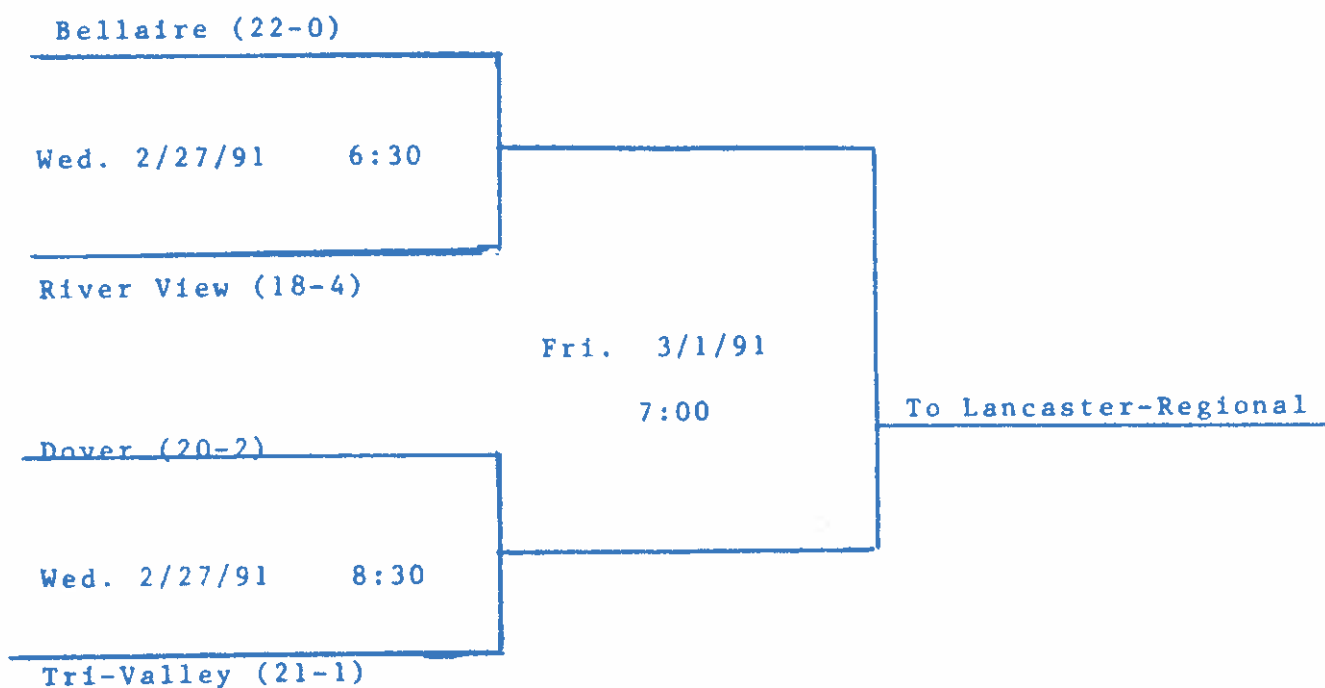

# DIVISION II TOURNAMENT

Division II- District Girls

Basketball

1991

1. Split Session!!!! The building will be cleared out between games.
2. Top team will be home team and must wear light uniforms!

BELLAIRE  
BIG REDS  
RECORD (22-0)