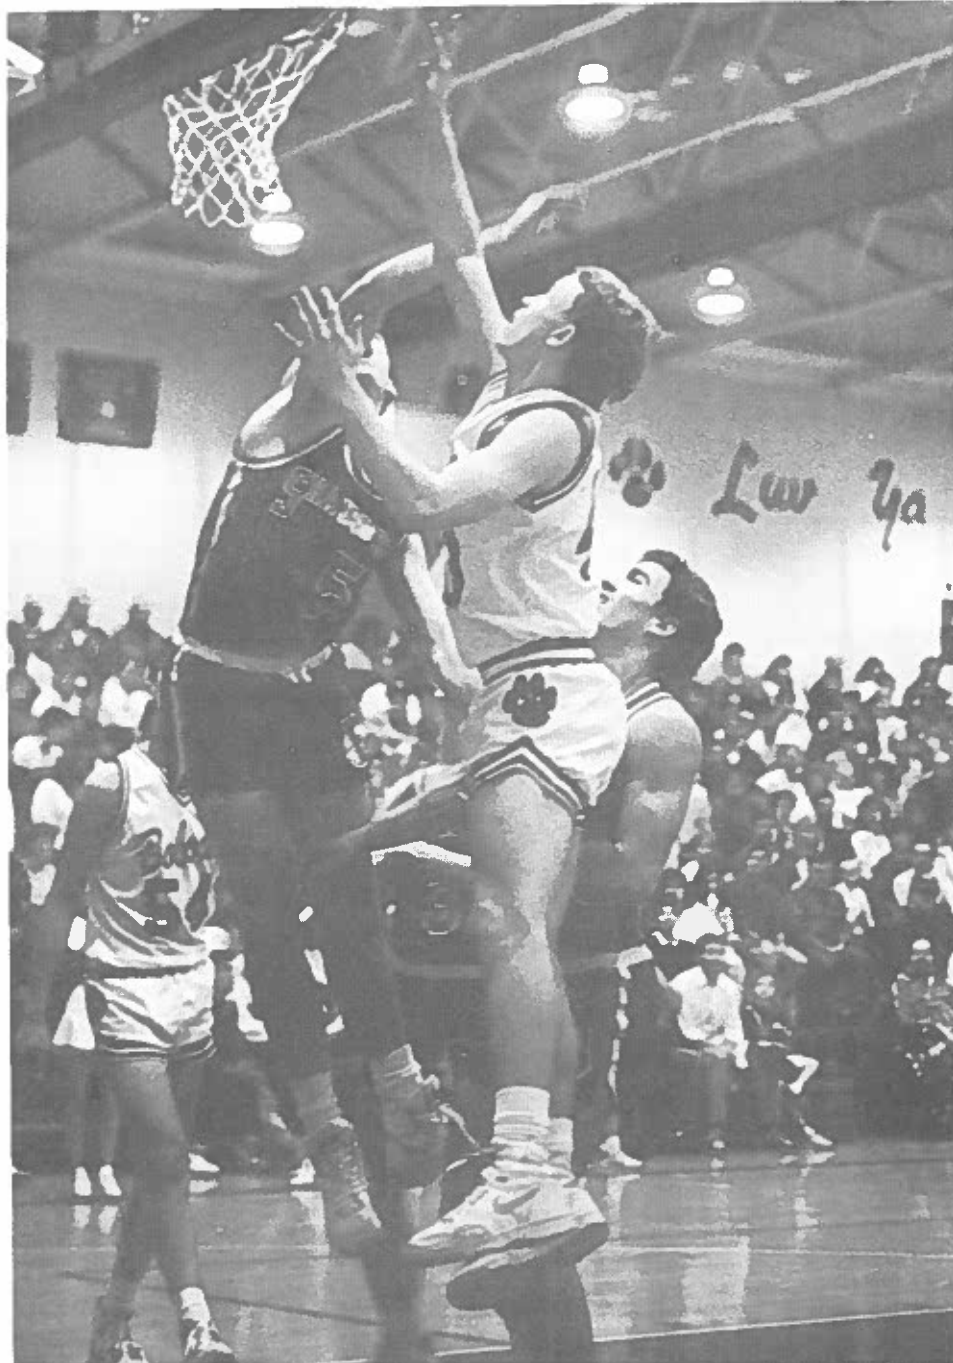

CAMBRIDGE BOBCAT BASKETBALL

“Love Ya Blue”

Photo by Mike Neilson

Published by The Cambridge Bobcat Booster Club