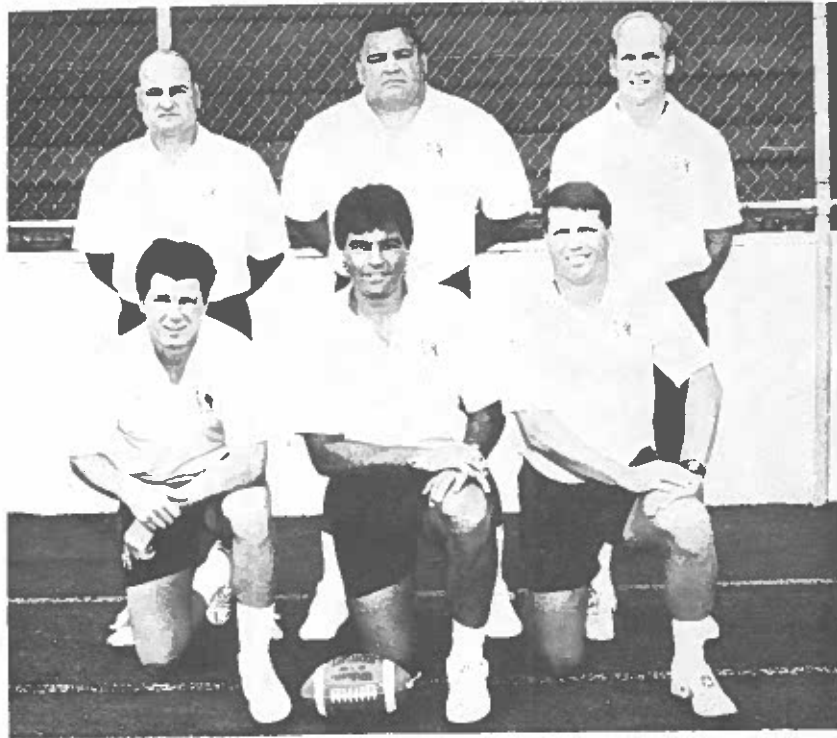

COACHING STAFF

VARSITY COACHES: Front Row: Bruce Young, John Magistro (Head Coach), Mark Bonar
Second Row: Ed Miller, Bruce Stolz, Gregg Bonar