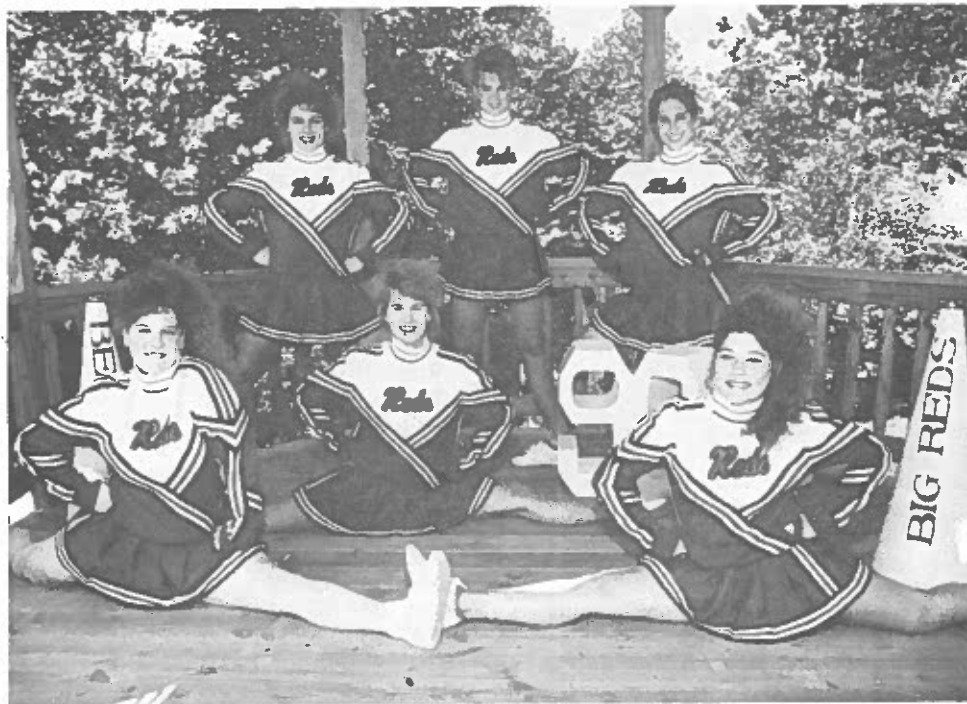

VARSITY CHEERLEADERS - Seated: Tracey Hall, Christy Brown, Misty Carpenter (Capt.)
Standing: Kelly Booth, Jennifer McGilton, Stacey Davis

1990 CHEERLEADERS