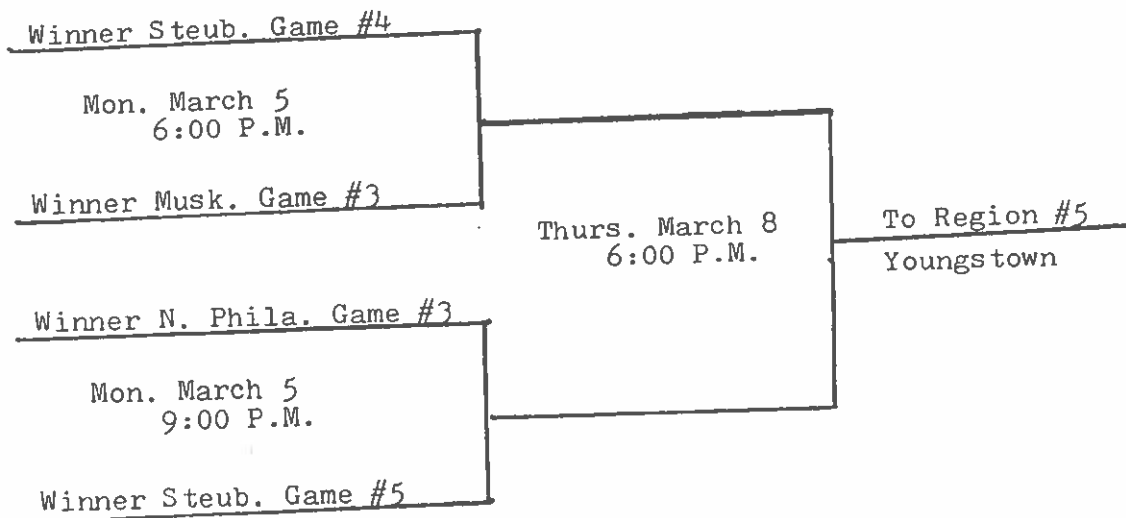

Boys Division II District Tournament
Muskingum College

BELLAIRE

NUMBER

Lt.	Dk.
41	41
34	35
42	43
24	25
32	33
12	13
52	53
54	55
14	15
30	31
20	21
10	11
44	45
50	51

PLAYERS NAMES

	Ht.
Jim Buddenberg	6'2"
Joey Galloway	5'11"
Eric Patterson	6'3"
Ezan Ellsworth	5'11"
C.J. Snell	5'10"
Stephen Fisher	5'11"
Bill Bellville	6'1"
Marcus Raine	6'2"
Bob Arno	5'10"
Matt Kinter	6'2"
Hedy Heatherington	6'0"
David Ice	5'10"
Chad Magistro	6'1"
Mike Sechrest	6'2"

Head Coach ..... Gene Ammirante

Assistant Coaches ..... Jeff Sabatino

Kevin Roseberry

Brent Kidder

Athletic Director ..... Mike Sherwood

Principal ..... Steve Kish, Jr.

Superintendent ..... Regis L. Woods

Nickname ..... Big Reds

Colors ..... Red & Black

Cheerleader Advisor ..... Linda Rataiczak

Cheerleaders ..... Amy Balsei (Cap.)

Kelly Booth

Misty Carpenter

Tammy Drennan

Tracy Hall

Jennifer McGilton

Faculty Member ..... Tom Rataiczak

Managers ..... Eric Slater

Jason Liberatore

SEASON RECORD

<i>Team Played</i>	<i>BHS</i>
Martins Ferry	66
Steubenville Central	62
Edison South	65
Buckeye Southwest	80
Edison South	77
Union Local	69
St. Clairsville	55
River	47
Wheeling Park	60
Union Local	63
John Marshall	70
Cambridge	74
St. Clairsville	61
Bridgeport	73
Steubenville Central	47
Buckeye Southwest	68
John Marshall	79