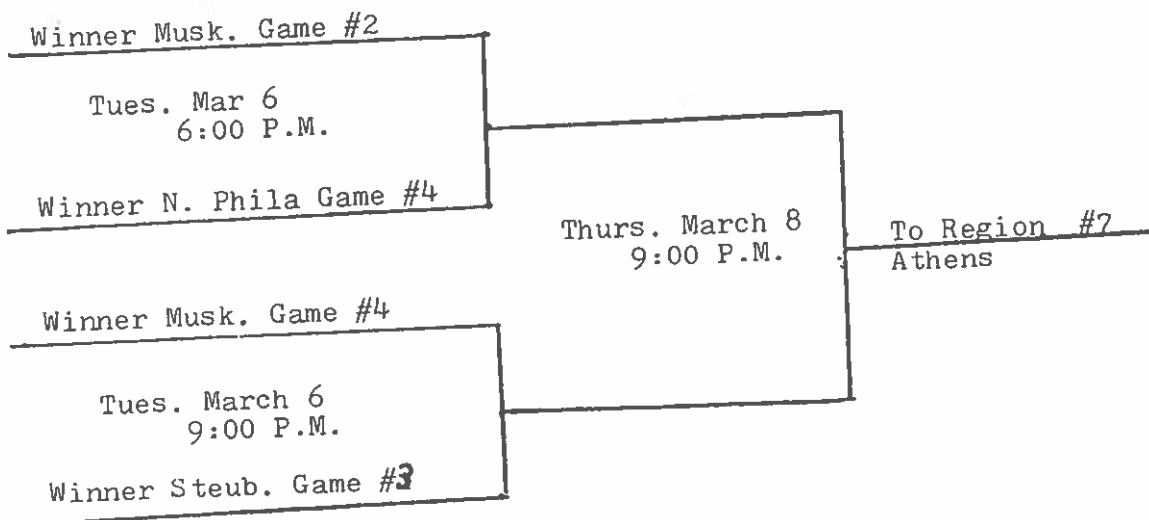

Boys Division II District Tournament
Muskingum College

BELLAIRE

NUMBER

Lt.	Dk.
41	41
34	35
42	43
24	25
32	33
12	13
52	53
54	55
14	15
30	31
20	21
10	11
44	45
50	51

PLAYERS NAMES

	Ht.
Jim Buddenberg	6'2"
Joey Galloway	5'11"
Eric Patterson	6'3"
Ezan Ellsworth	5'11"
C.J. Snell	5'10"
Stephen Fisher	5'11"
Bill Bellville	6'1"
Marcus Raine	6'2"
Bob Arno	5'10"
Matt Kinter	6'2"
Hedy Heatherington	6'0"
David Ice	5'10"
Chad Magistro	6'1"
Mike Sechrest	6'2"

Head Coach ..... Gene Ammirante

Assistant Coaches ..... Jeff Sabatino

Kevin Roseberry

Brent Kidder

Athletic Director ..... Mike Sherwood

Principal ..... Steve Kish, Jr.

Superintendent ..... Regis L. Woods

Nickname ..... Big Reds

Colors ..... Red & Black

Cheerleader Advisor ..... Linda Rataiczak

Cheerleaders ..... Amy Balsei (Cap.)

Kelly Booth

Misty Carpenter

Tammy Drennan

Tracy Hall

Jennifer McGilton

Faculty Member ..... Tom Rataiczak

Managers ..... Eric Slater

Jason Liberatore

SEASON RECORD

<i>Team Played</i>	<i>BHS</i>
Martins Ferry	66
Steubenville Central	62
Edison South	65
Buckeye Southwest	80
Edison South	77
Union Local	69
St. Clairsville	55
River	47
Wheeling Park	60
Union Local	63
John Marshall	70
Cambridge	74
St. Clairsville	61
Bridgeport	73
Steubenville Central	47
Buckeye Southwest	68
John Marshall	79