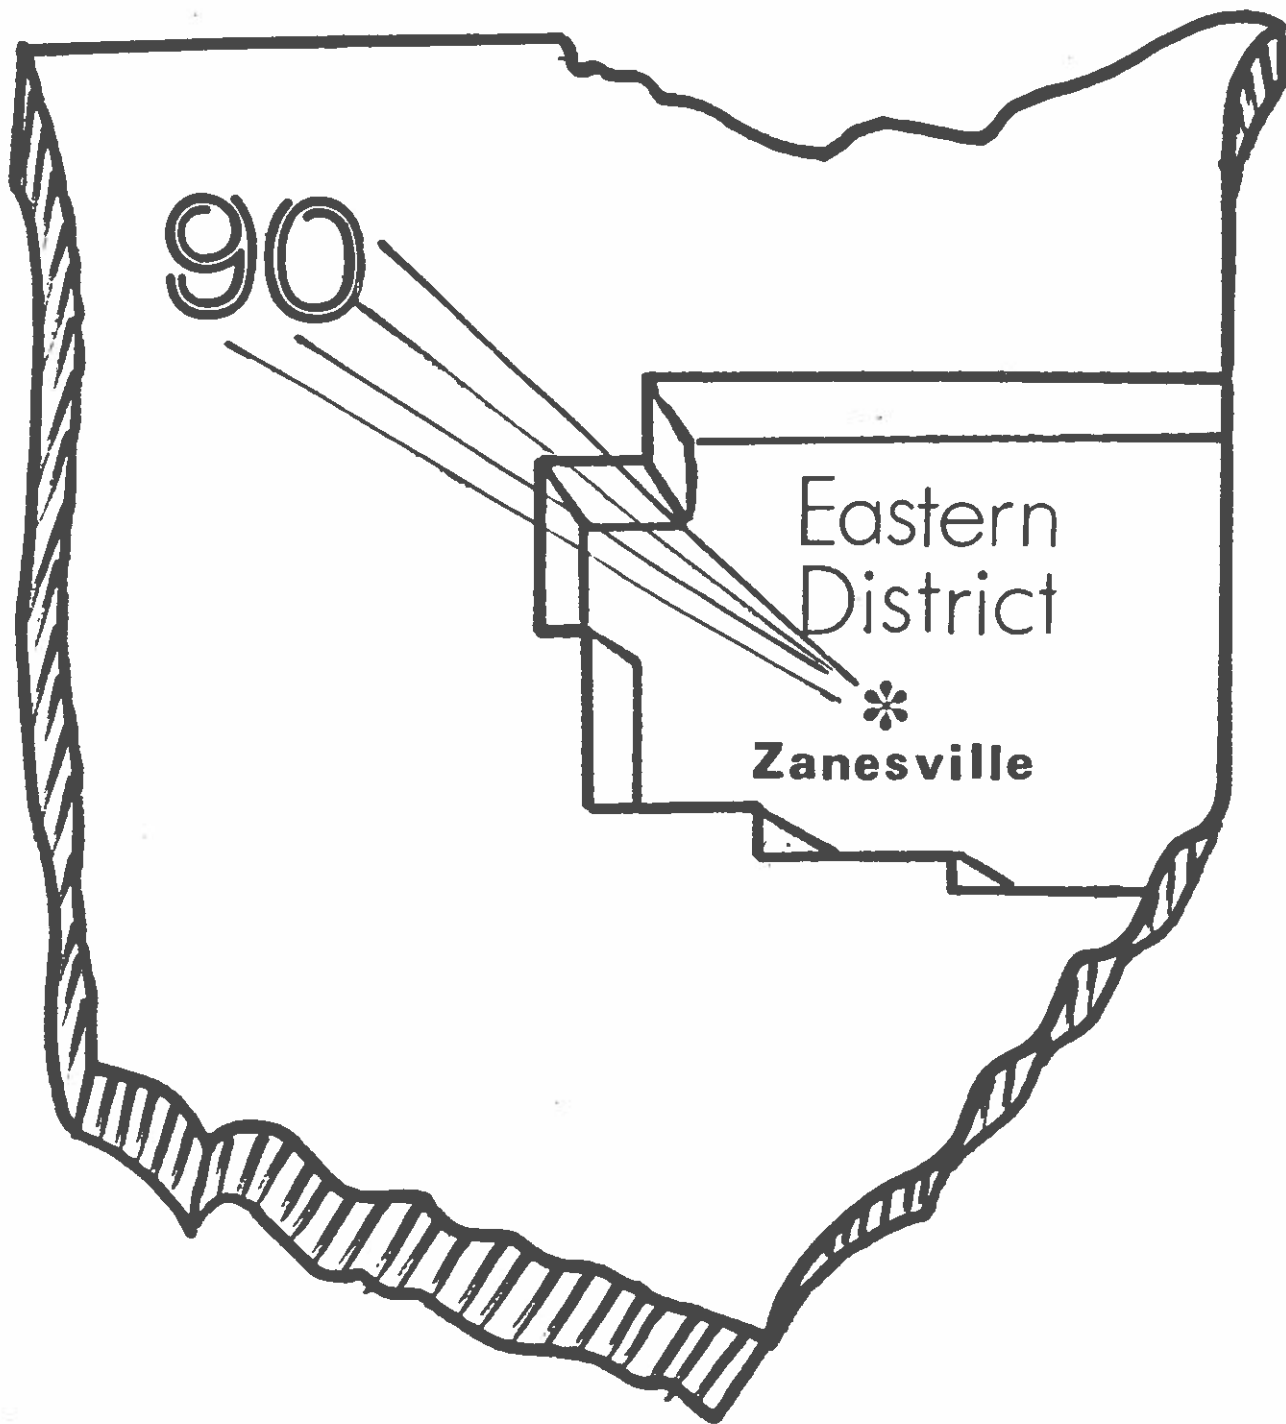

# DIVISION 2 GIRLS TOURNAMENT

GIRLS' REGIONAL TOURNAMENT  
SITE AND DATES

Zanesville Winner  
Weds., March 7 - 6:15 PM

Groveport - 2 Winner

Sat., March 10 - 1:30 PM

State

Chillicothe - 1 Winner  
Weds., March 7 - 8:00 PM