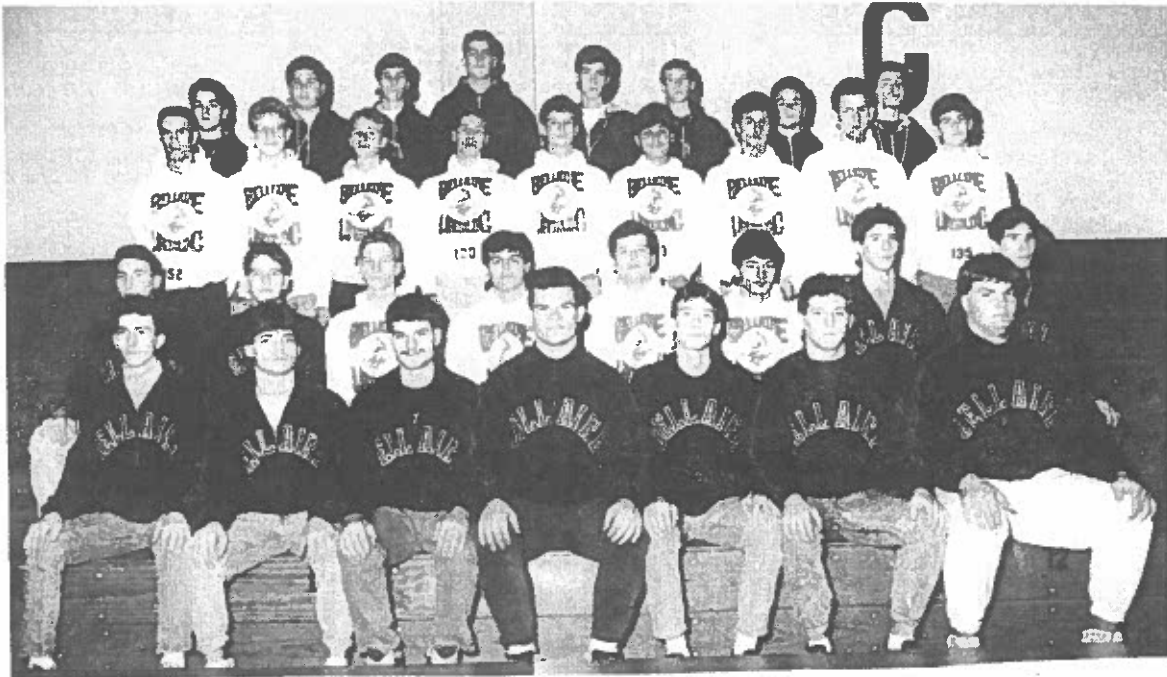

1990 - 1991 BIG REDS WRESTLING TEAM

Row 1: Troy Johnson, James Yeager, Orphy Klempa, Jason Miller, Woody Perry, Craig Booth, Norman Ayers. **Row 2:** Bryan Boston, Roy Lamberson, Brian Jeffers, Bill Turner, Jason Shepherd, Nick Francis, Bryan Smith, Brent Smith. **Row 3:** Jason Delbert, Mark Ramsey, David Guthrie, Ike Nelson, Jason Nagy, George Poulos, Bill Doughty, Sam Appis, Jeff Silverio. **Row 4:** J. R. Hall, Don Taylor, J. J. Watson, Chad Farmer, Bear Perry, Geoff Violet, Pete Keller, Chris Spears.

103 POUNDS

Geoff Violet, 9
Pete Keller, 9
J. J. Watson, 9

112 POUNDS

Roy Lamberson, 10*
Brian Jeffers, 10
J. R. Hall, 9

119 POUNDS

Troy Johnson, 11*
Nick Francis, 10
Ike Nelson, 10

125 POUNDS

James Yeager, 11*
Jason Nagy, 10
Chris Spears, 9

130 POUNDS

Woody Perry, 12*
George Poulos, 11
David Guthrie, 10

135 POUNDS

Orphy Klempa, 12*
Bill Doughty, 10
Bear Perry, 9

140 POUNDS

Scot Hall, 11*
Jeff Silverio, 10

145 POUNDS

Brian Smith, 10*
Mark Ramsay, 10

152 POUNDS

Brent Smith, 10*
Jason Delbert, 10

160 POUNDS

Craig Booth, 12*
Chad Farmer, 9
Don Taylor, 9

171 POUNDS

Roger Lehman, 12*
Bill Turner, 11
Mark Zonker, 12*

189 POUNDS

Jason Miller, 12*
Jason Shepherd, 12
Clark Scott, 10

HWT

Norman Ayers, 11*
Joey Ticarich, 9

Injured Unable To
Participate This Season:
Ian Johnson, 11
Bryan Boston, 10

* Returning Lettermen