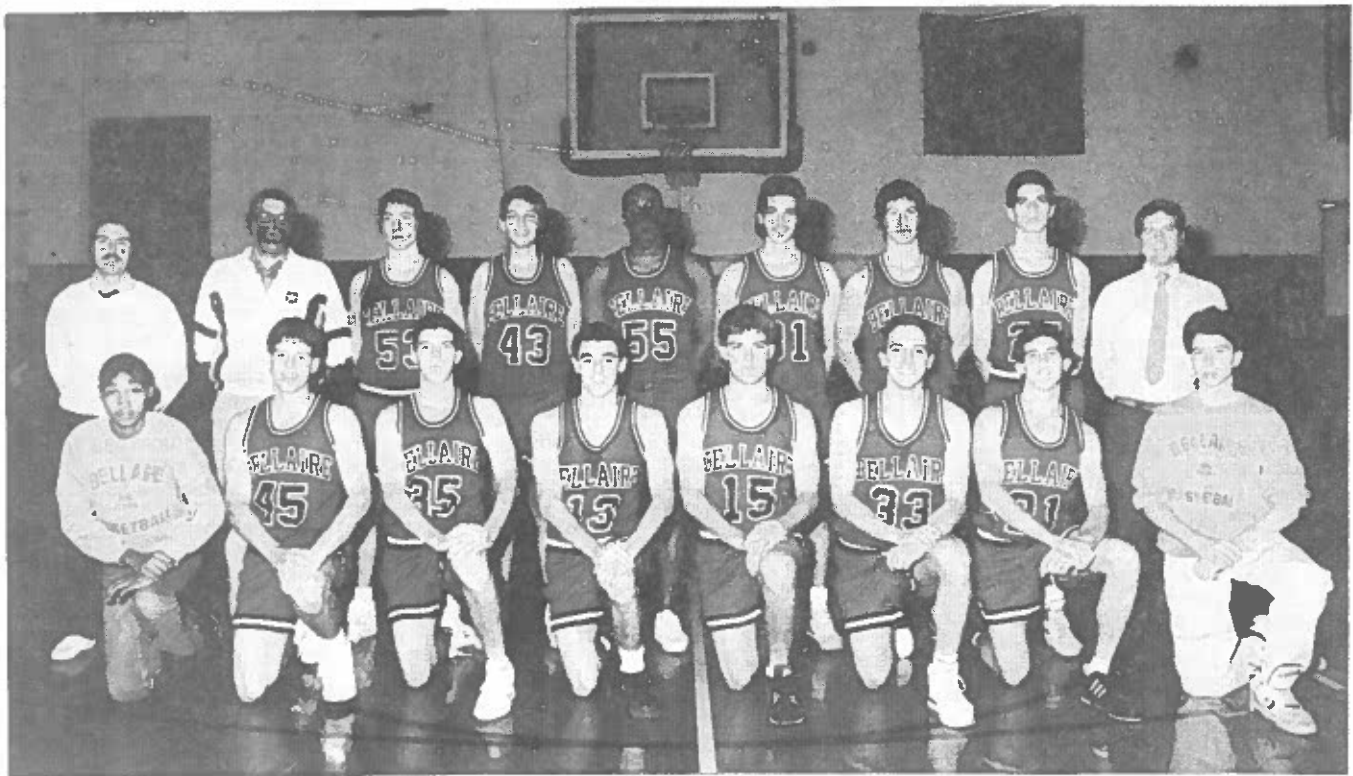

1990 - 1991 BELLAIRE BIG REDS VARSITY BASKETBALL

Kneeling: Carl Scott, Manager, Tim McCabe, Bill Marinacci, Hedy Heatherington, Chad Magistro, J.R. Battista, Dave Ice, John Welshans, Manager. Standing: Jeff Sabatino, Reserve Coach, Gene Ammirante, Head Coach, Chris White, Ben Sabinsky, Chris Jones, Matt Kinter, Mike Sechrest, Greg Stevens, Brent Kidder, Eighth Grade.

<u>NAME</u>	<u>HOME</u>	<u>AWAY</u>	<u>HEIGHT</u>	<u>GRADE</u>
Hedy Heatherington	12	13	5'10"	12
Chad Magistro	14	15	6'1"	11
Dave Ice	20	21	5'10"	12
Greg Stevens	24	25	6'2"	12
Matt Kinter	30	31	6'2"	12
J.R. Battista	32	33	6'1"	11
Billy Marinacci	34	35	6'0"	11
Ben Sabinsky	42	43	6'1"	10
Tim McCabe	44	45	6'1"	10
Chris White	52	53	6'1"	10
Chris Jones	54	55	6'2"	12