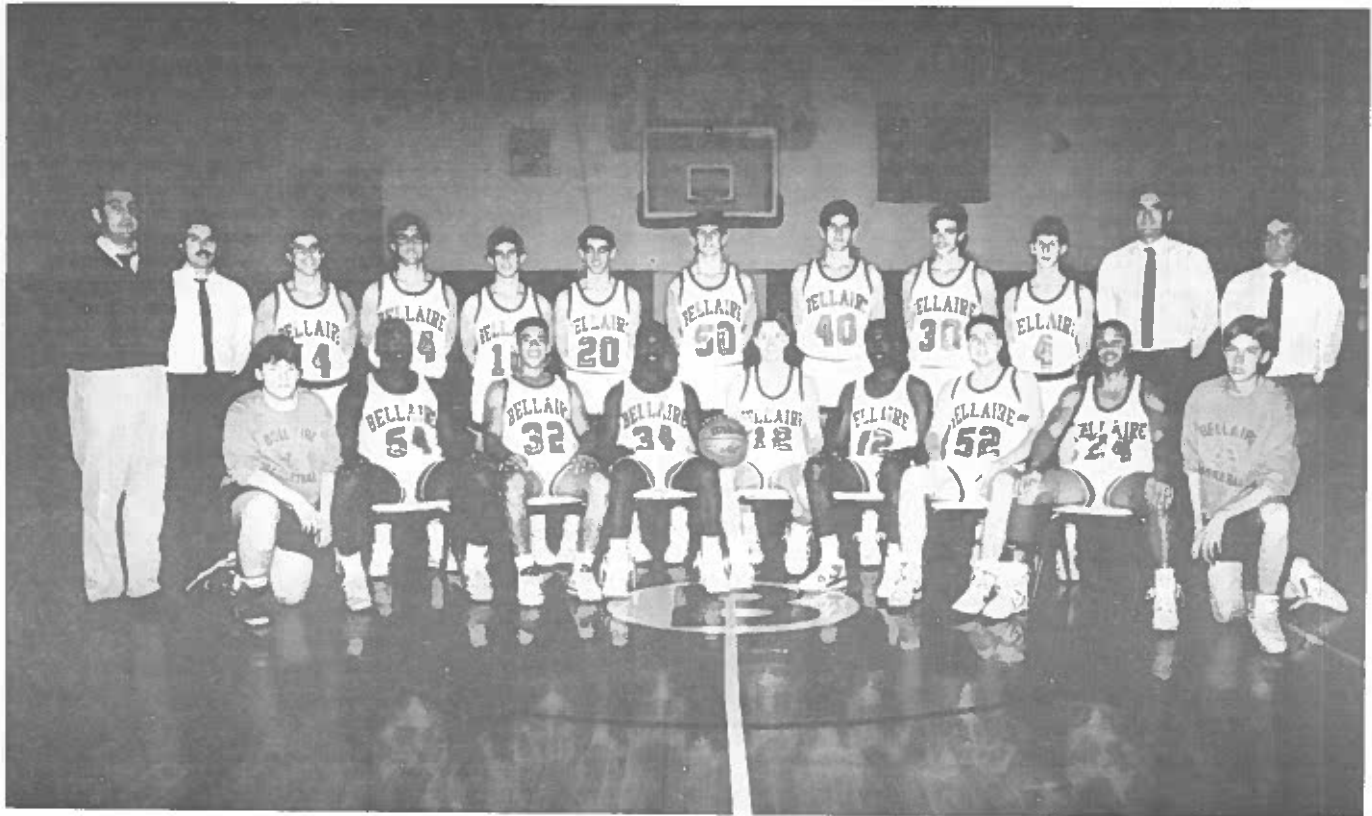

1989-1990 BIG REDS' VARSITY

FRONT: Jason Liberatore (Mgr.), Marcus Raine, C. J. Snell, Joey Galloway, Steve Fisher, Eric Patterson, Bill Bellville, Ezan Ellsworth, Eric Slater (Mgr.); BACK: Head Coach Gene Ammirante, Reserve Coach Jeff Sabatino, Bob Arno, Chad Magistro, Dave Ice, Hedy Heatherington, Mike Sechrest, Jim Buddenberg, Matt Kinter, Bryan Miller, Freshman Coach Kevin Roseberry, Junior High Coach Brent Kidder

PLAYER	HOME	AWAY	HEIGHT	YEAR
Dave Ice	10	11	5'10"	11
Stephen Fisher	12	13	5'11"	12
Bob Arno	14	15	5'10"	12
Hedy Heatherington	20	21	6'0"	11
Ezan Ellsworth	24	25	5'11"	12
Matt Kinter	30	31	6'2"	11
C. J. Snell	32	33	5'10"	12
Joey Galloway	34	35	5'11"	12
Jim Buddenberg	40	41	6'2"	12
Eric Patterson	42	43	6'3"	12
Chad Magistro	44	45	6'1"	10
Mike Sechrest	50	51	6'2"	10
Bill Bellville	52	53	6'1"	12
Marcus Raine	54	55	6'2"	12