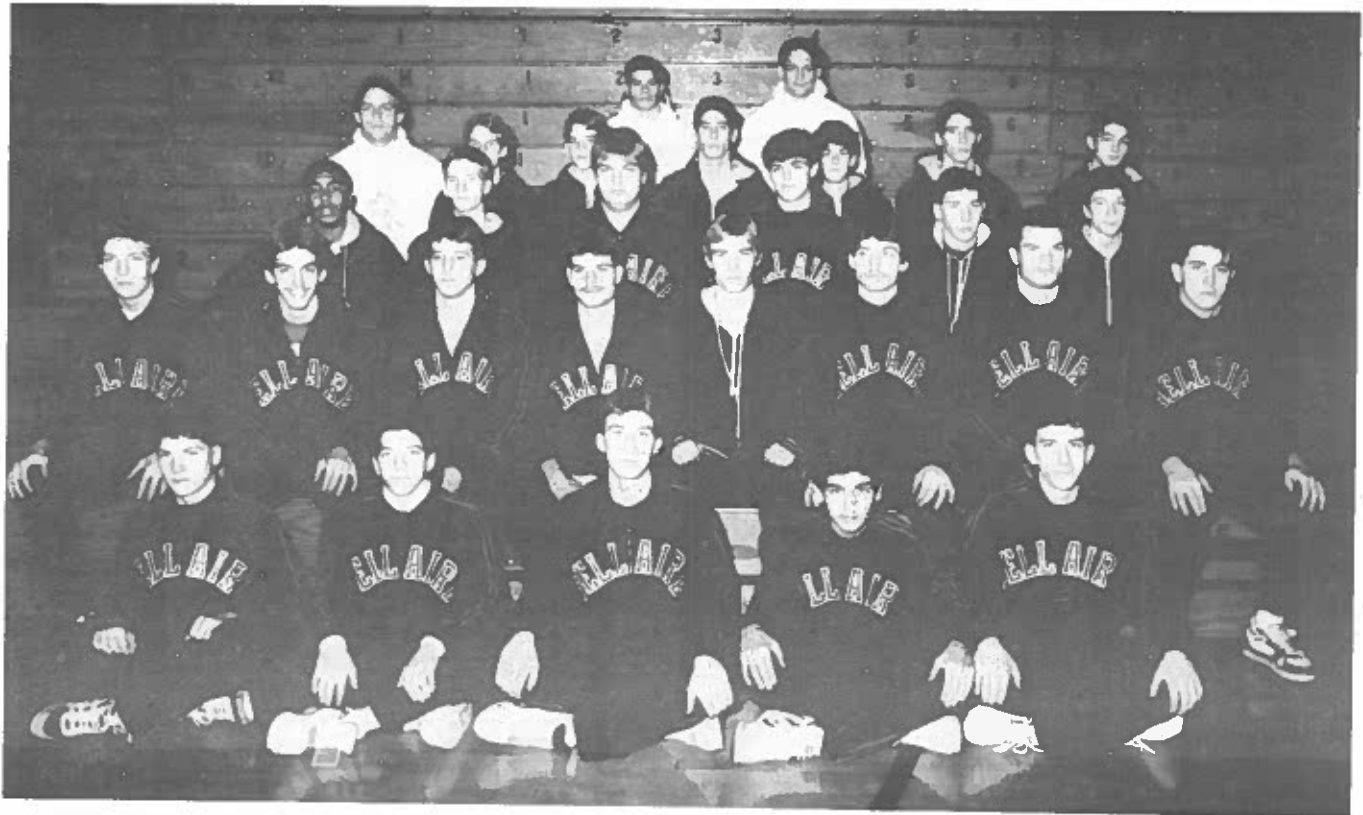

**OWNERS: Mr. & Mrs. Dave Ice, Mr. & Mrs. Gary Sechrest,
Mr. & Mrs. Frank Sabatino**

**KITCHEN HOURS: Monday thru Thursday 8:00 AM to 8:00 PM
Friday & Saturday 8:00 AM to 10:00 PM**

1989-1990 BIG REDS' WRESTLING TEAM