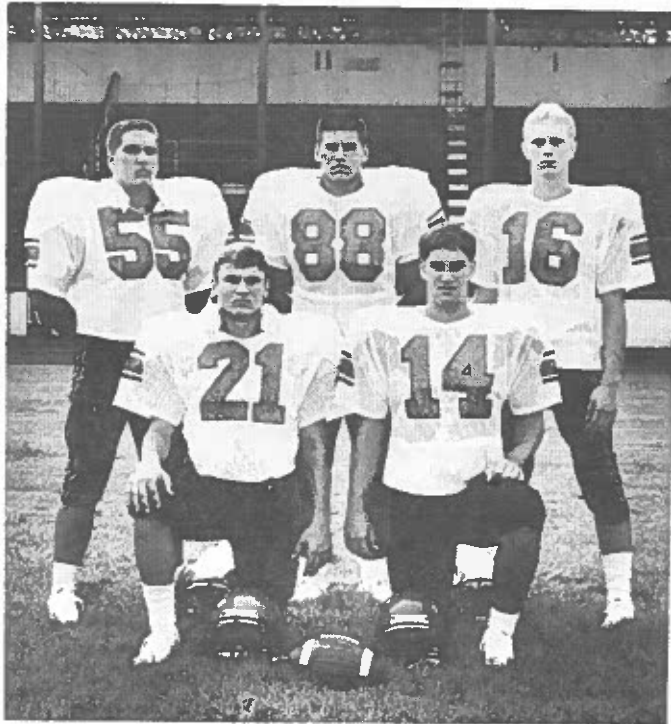

HOME OTR GUEST
DOWN TO GO ON

1988 BIG REDS

CAPTAINS

**JOHN
LaROCHE
#88**

**R.D.
RAMSEY
#16**

**SCOTT
WOODS
#14**

**DIRK
STOLZ
#55**

**CHARLES
CASTRICONE
#21**