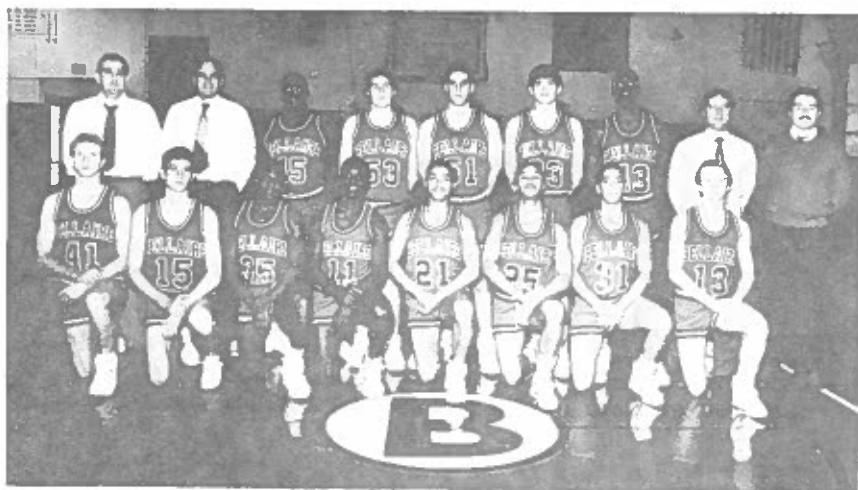

1988-1989 VARSITY

FRONT: R.D. Ramsey, Jim Buddenberg, James Youngblood, Joey Galloway, Che Sitton, Ezan Ellsworth, C. J. Snell, Stephen Fisher; **BACK:** Head Coach Gene Ammirante, Freshmen Coach Kevin Roseberry, Marcus Raine, Bill Bellville, Scott Woods, Jim Kruger, Eric Patterson, Junior High Coach Brent Kidder, Reserve Coach Jeff Sabatino.