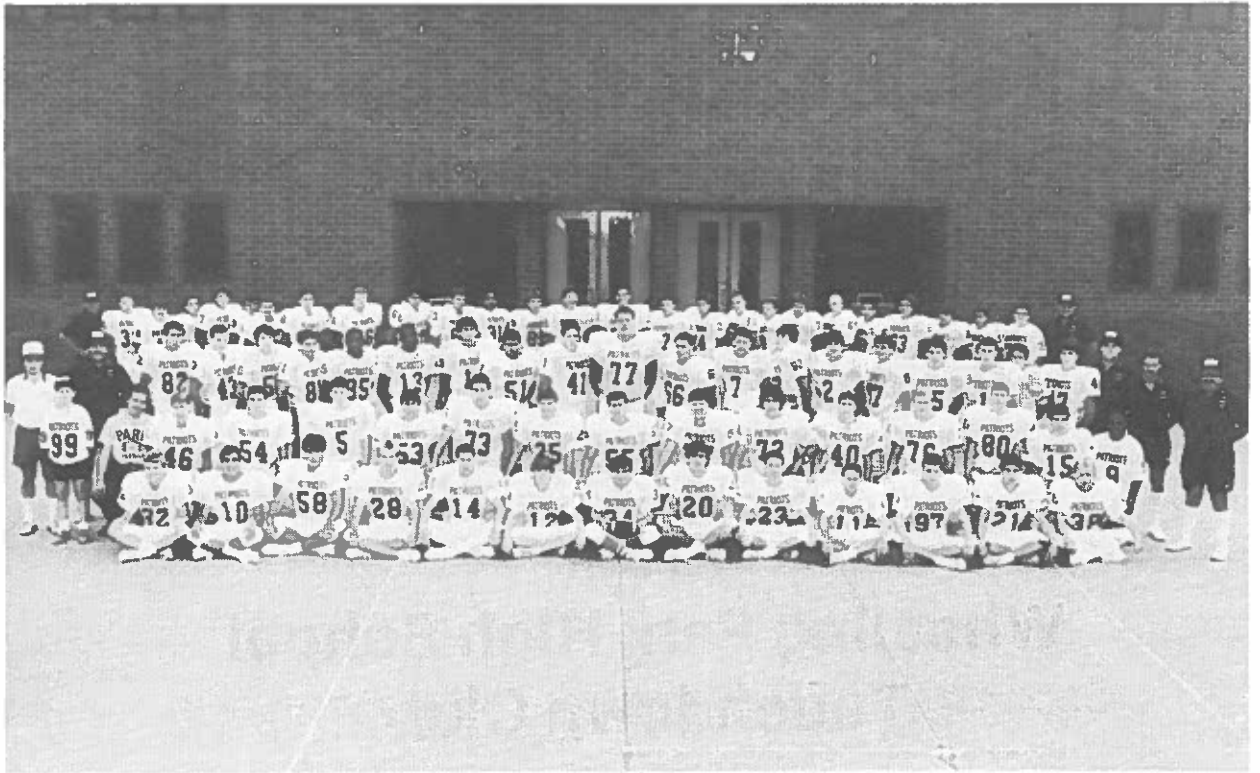

1986 Patriot Football Team

CENTRE TV INC

SERVING WARWOOD AREA
CHERRY HILL - BETTY ZANE - TABLE ROCK LANE - SHORT
CREEK WINDSOR HEIGHTS - POWER BEECH BOTTOM AREA

SATELLITE SERVICES AND H.B.O. AVAILABLE

510 Warwood Avenue

277-2811