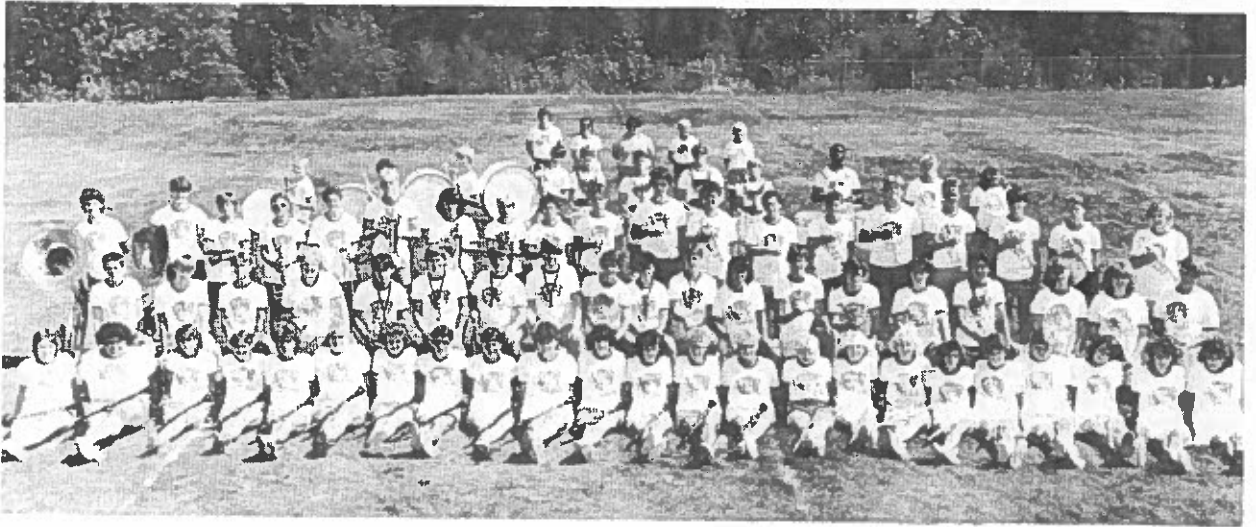

WHEELING, WV. A. PHONE 304-277-2550

Good Luck

**LANOS-KRAUS
DELICATESSEN**

Chapline & 12th Streets
Wheeling, WV
232-0252

Carry Outs & Complete
Catering Service

1986 Marching Band

MARCHING BAND members are: (front row) Stacey Walker, Julie Hopkins, Beth Riggs, Gretchen Scott, Cheryl Naegele, Denise Ricker, Paula Och, Bill Childers, Carrie McDonald, Lisa Wade, Barbara Dremak, Karen Lewton, April Rose, Linda King, Paula Sacco, Bridget Nichols, Brenda Doran, Sheri Hesch, Shanna Wright, Tanna Albertini, Colette McNickle, Lauren Farley, Rachelle Taylor; (second row) Michael Kuntz, A.D. Spicler, Dave Patterson, Rebecca Clark, Tony Sikole, Jason Vargo, Andy Albertini, John Gilmore, Jeffrey Cox, June Cliser, Kevin Kimmins, Michelle Pockl, David Riggs, Bill Adams, Carole Bogard, Bob Shelek, Paula Singer, Dawn Ward, Leslie Brkljadic; (third row) Reggie Watkins, Charles Haeberle, Dave Symington, Marc Sacco, Daniel Tyska, Todd Lash, Stacy Porter, Charlie Dunn, Dwight McConn, Brian Barnes, Dave Dague, Tim Busch, Alfred Courts, Robert West, Mike DeTemple, Mark Cappone, Dean Carr, Tammy Craig, Holly Porter; (fourth row) Dana Titchenelle, Louie Ennis, Rich Scott, Ray George, John Miller, Ed Edwards, Jim Ryder, Tom Coffman, Clarence Creer, Samantha Ward, Mary Terek; (back row) Patrick Garrett, director; Leslie Garrett, ass't director; Joe Simon, percussion coach; Keith Bartlett, and Jill Haynes, rifle corps coach.