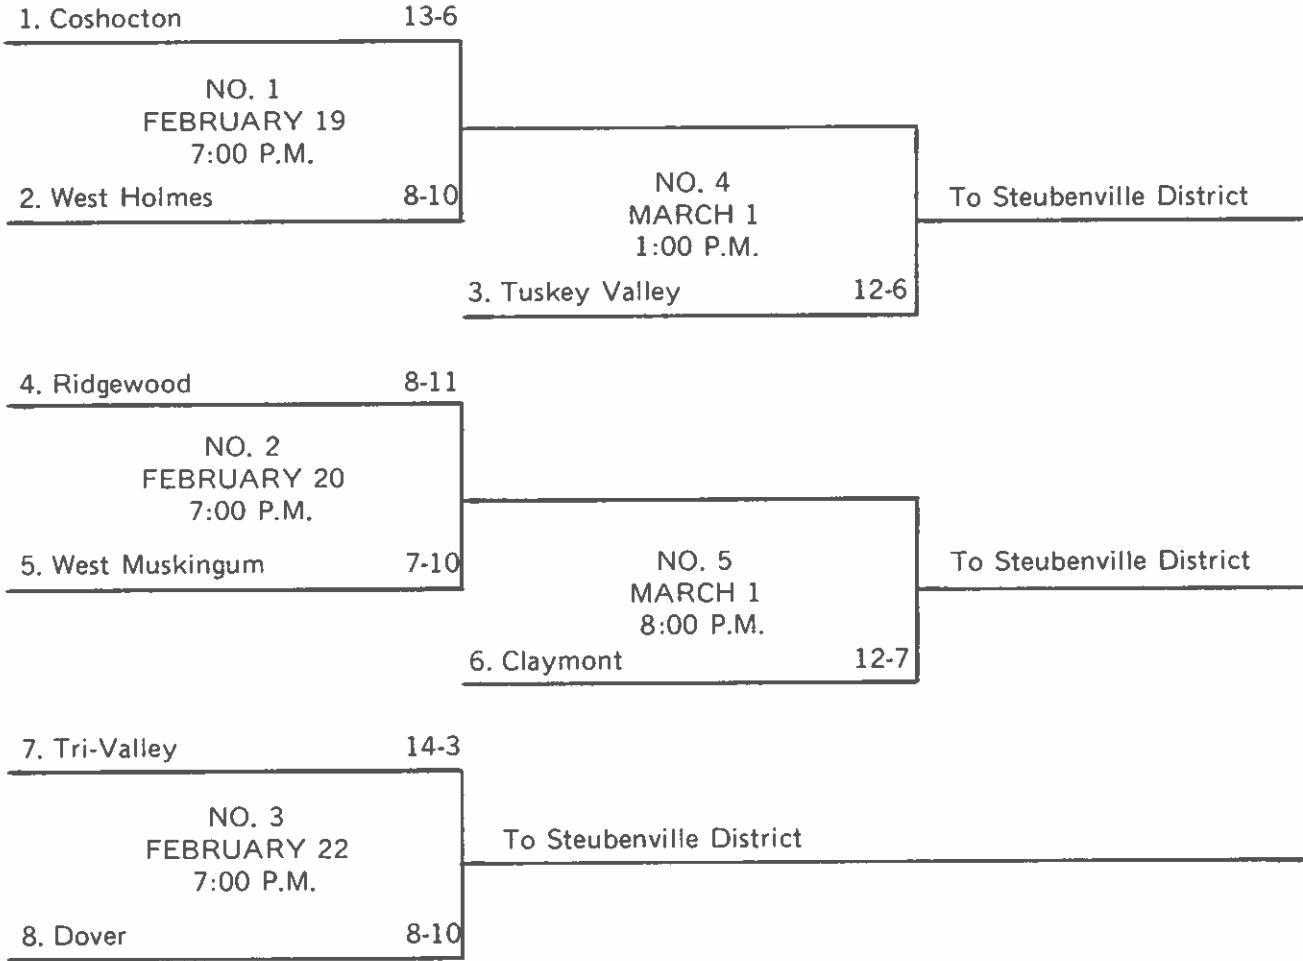

RIVERVIEW SECTIONAL