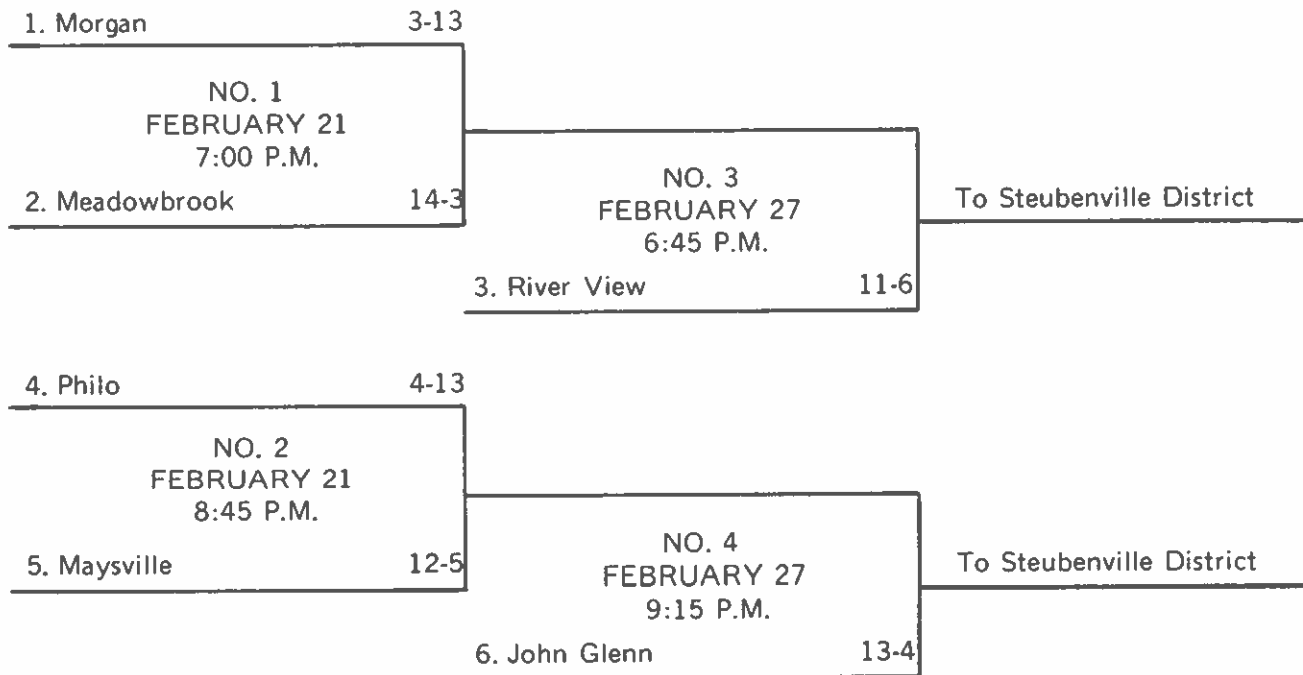

COSHOCTON SECTIONAL