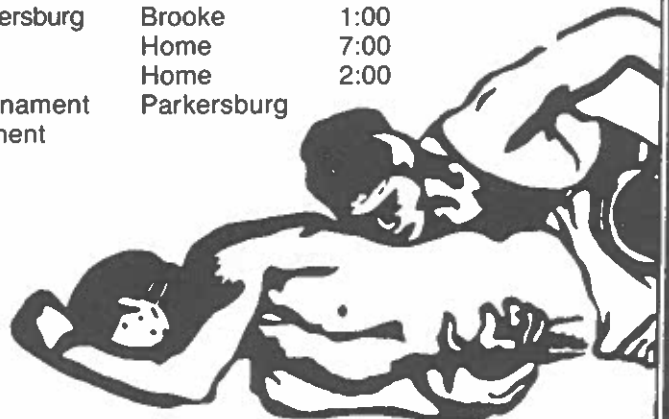

WRESTLING SCHEDULE WHEELING PARK HIGH SCHOOL 1985-1986

December 11	Steubenville	Away	6:00 J.V. 7:30 Var.
December 13-14	Brooke Invitational	Away	
December 21	Oak Glen & Fairmont	Oak Glen	1:00
December 27-28	OVAC (9th & J.V.)	Home	
January 4	East Liverpool & Bridgeport	Home	1:00
January 8	Weirton	Away	7:00
January 15	Magnolia	Away	7:00
January 17-18	Hubco Tournament	Huntington	
January 23-24-25	OVAC	Civic Center	
February 1	Brooke & Parkersburg	Brooke	1:00
February 5	Bellaire	Home	7:00
February 15	John Marshall	Home	2:00
February 22	Regional Tournament	Parkersburg	
February 27-28, March 1	State Tournament