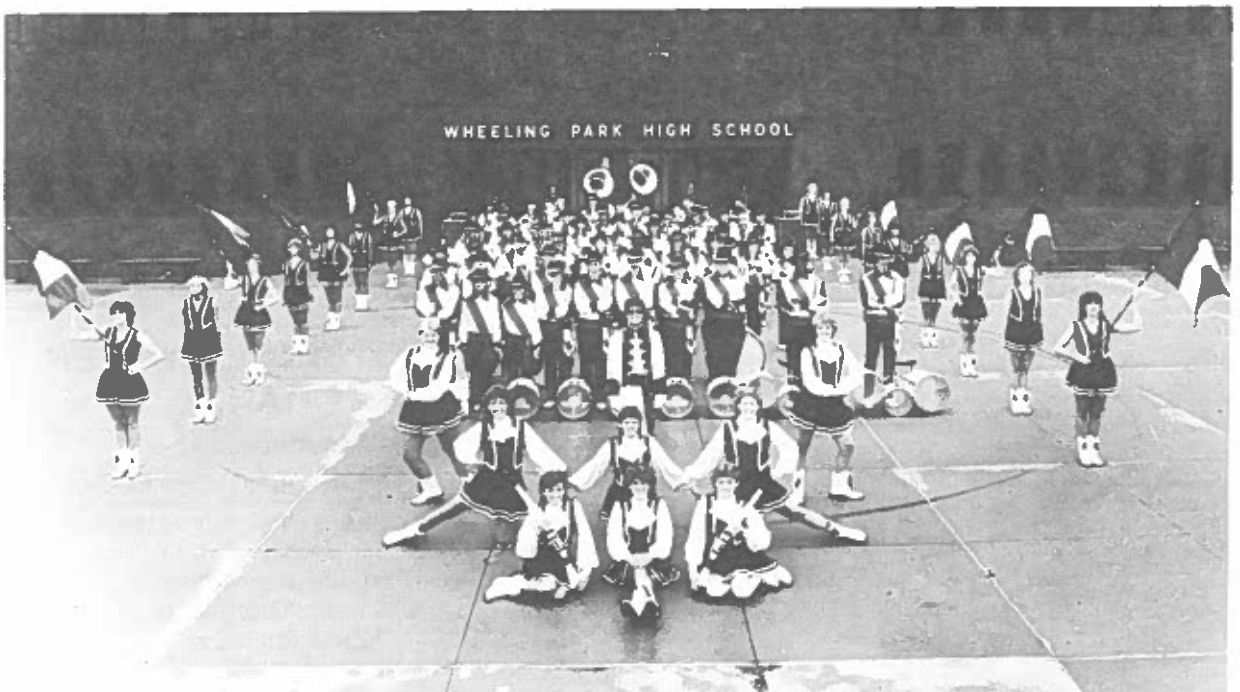

T & L WHEELING

Plumbing & Industrial Supply Co.

11 Nineteenth St., Wheeling, WV

233-3340

*Wholesalers of Residential,
Commercial and Industrial Supplies*

Compliments of

Warwood Armature Repair Co.

WARCO SALES, INC.

THE COMPLETE ELECTRIC MOTOR
SALES AND SERVICE CENTER

WHEELING, WV. A. PHONE 304-277-2550

Compliments Of

*Medical Supply Company
of Wheeling*

Let's Hear It For The Band!