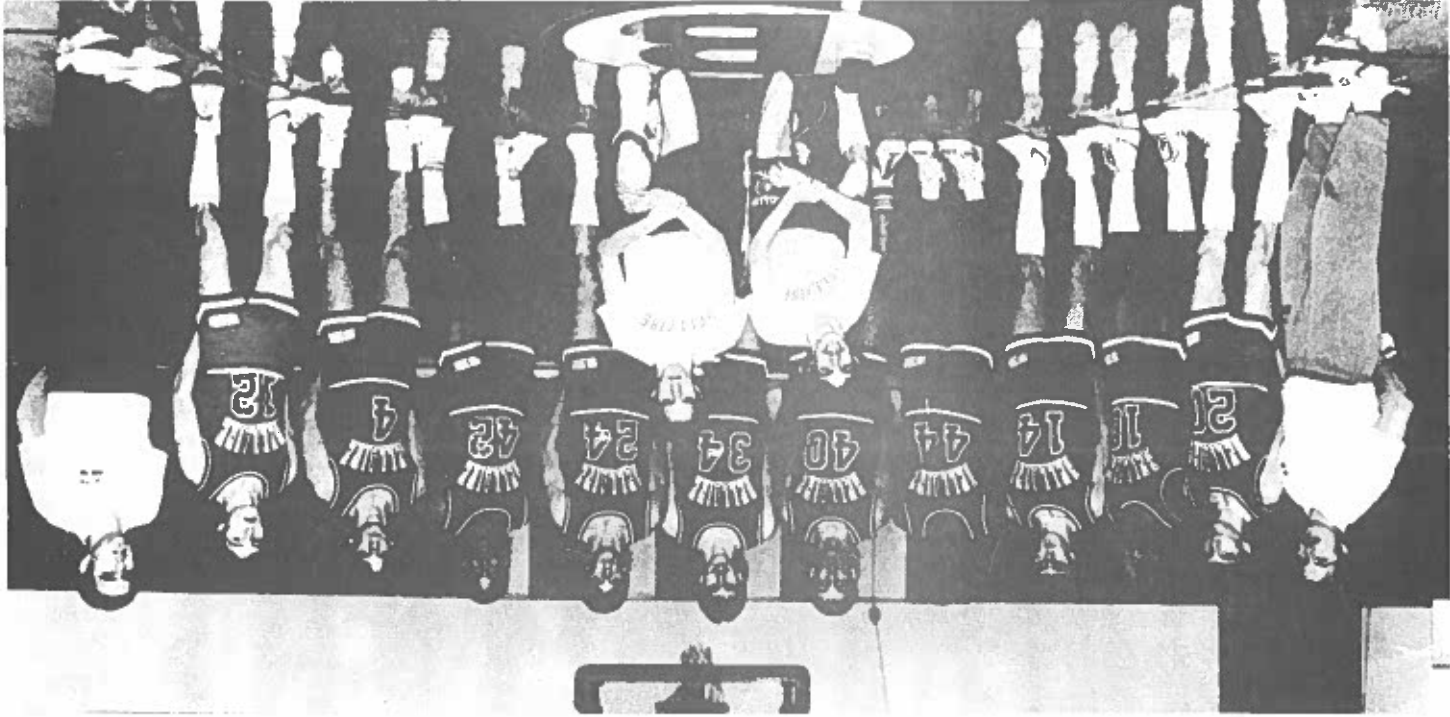

VARSITY TEAM

1984-1985 BELLAIRE BIG REDS VARSITY BASKETBALL TEAM Kneeling Kelly Stephens, Doug Gray (manager), Todd Kinder, Todd Kindler, Robey Jeffreys, (Freshman Coach, Varsity Assistant), Bryan Porter, Mark Martin, Jeff Frey, David Younblood, Dave Feller, Pat Meinert, Jeff Sabatino (Freshman Coach, Varsity Assistant), Gene Ammirante (Varsity Head Coach), Bobby Camsky, Scot Marfe, Bobby Camsky, Gene Ammirante (Varsity Head Coach)