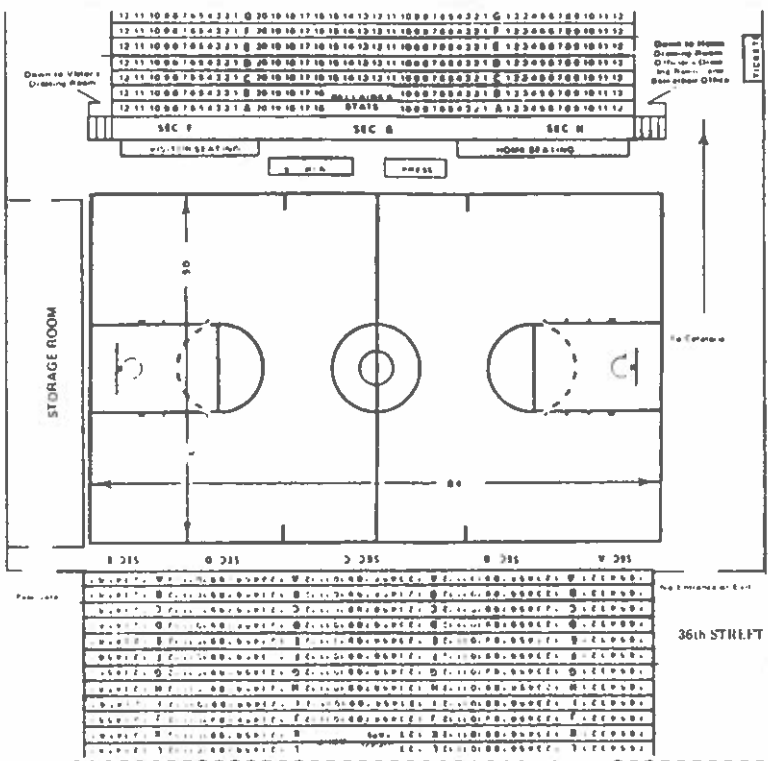

Information Guide

Gym Location: 35th & Guernsey Streets
Address: Bellare, OH 43906
Seating Capacity: HOME - 582, AWAY - 396, TOTAL 978
Nickname: Big Reds
School Colors: Red and black
OVAC Rank: AAAA
State Rank: AA

Superintendent	Harry Thompson	676-1826
Principal	Steve Kish	676-3652
Assistant Principal	Frank Danadic	676-3652
Athletic Director	Mike Sherwood	676-3527
Assistant Athletic Director	Melvin Swartz	676-3527
Head Coach	Gene Ammirante	242-4041 (H)
Assistant Coach	Kim Clifford	676-9484 (H)
Freshman Coach	Jeff Sabatino	695-1571 (H)
Junior High Coach	Kevin Roseberry	635-9918 (H)
Statistician	Thomas E Rataiczak	676-6168 (H)
		676-3778 (O)
		676-6264 (O)

↑
Main Entrance Dr.
GUERNSEY STREET
↓