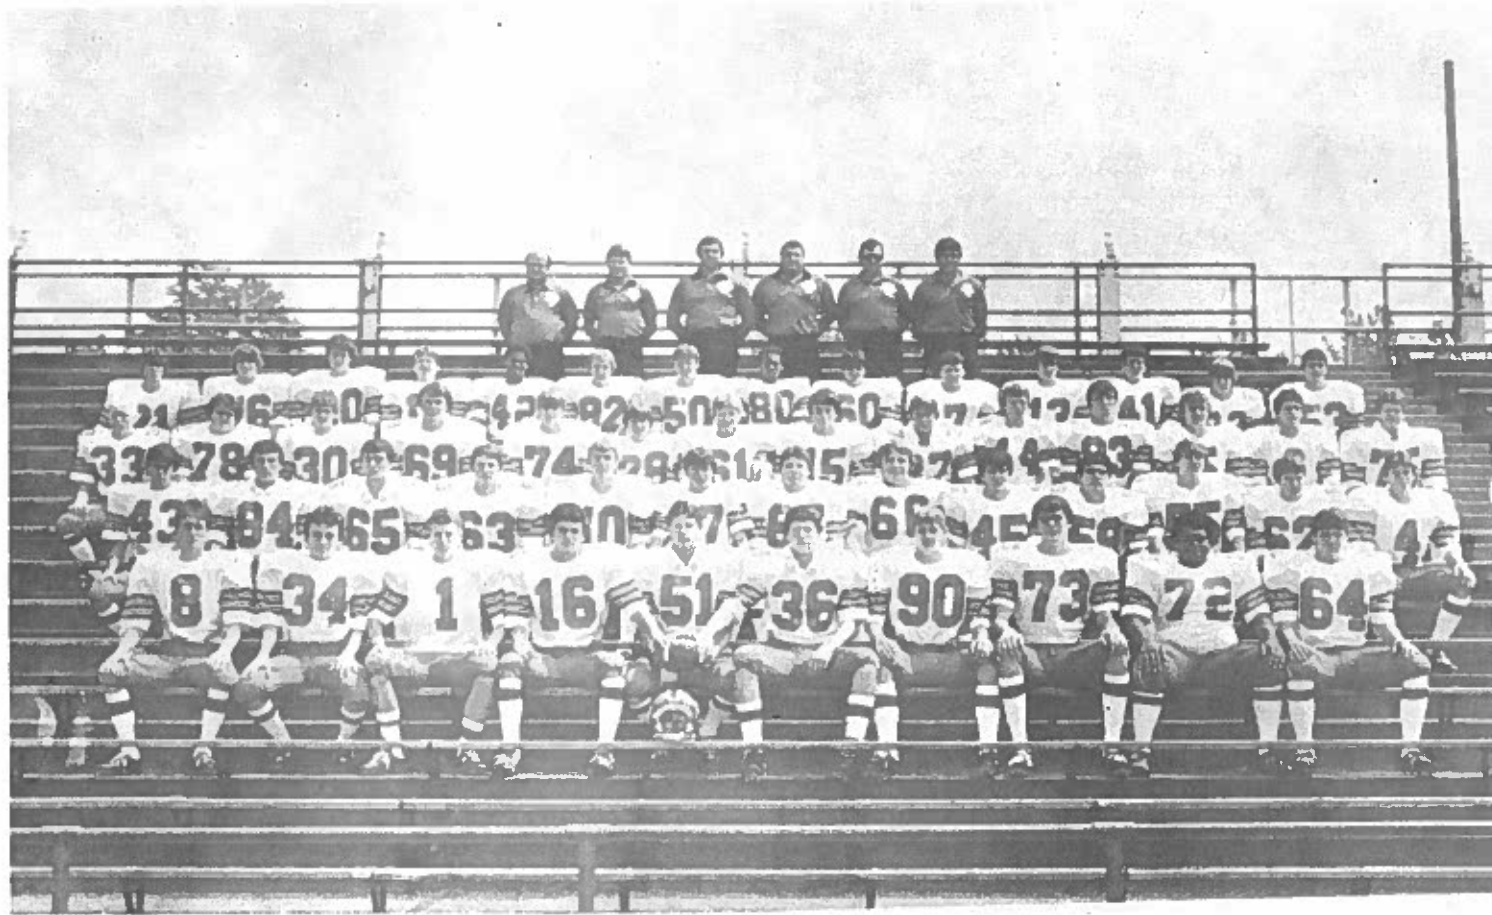

BELLAIRE BIG REDS

VS

ST. CLAIRSVILLE

1933 BELLAIRE BIG REDS FOOTBALL SQUAD

**1983 VARSITY "BIG REDS"
FOOTBALL SCHEDULE
"BUD FRY"**

YOUR INDEPENDENT INSURANCE AGENCY

FIRST - UNION BANK BLDG.
BELLAIRE, OHIO

Phone: 676-7848