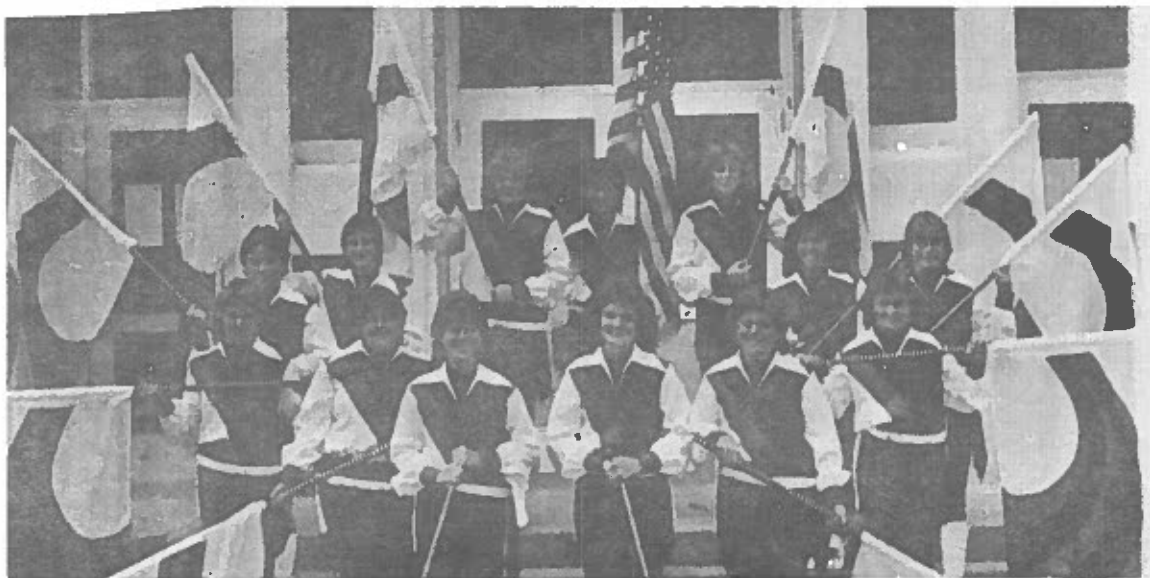

FLAG CARRIERS

1st. row l to r. Lauri Robson, Chris Evans, Sharon Robinson, -Co-Captain, Darla Fulton, -
Captain, Jana Finan, Patty Mellott,
2nd row l to r. Sherri Flanagan, Me'oly Bruce, Christal Heath, Shawna Gargola, Missy
Ostrander, Jenny Giffen, Shari Boston.

WATCH YOUR MONEY GROW WITH US AT BUCKEYE

The Buckeye Savings and Loan Co.

BUCKEYE
SAVINGS

P.O. Box 280 Bellaire • 676-2361
P.O. Box 47 Flushing Oh. • 968-3501
Ohio Valley Mall Branch
St. Clairsville, Ohio • 695-4361

"See Us First For Your Loan Needs"