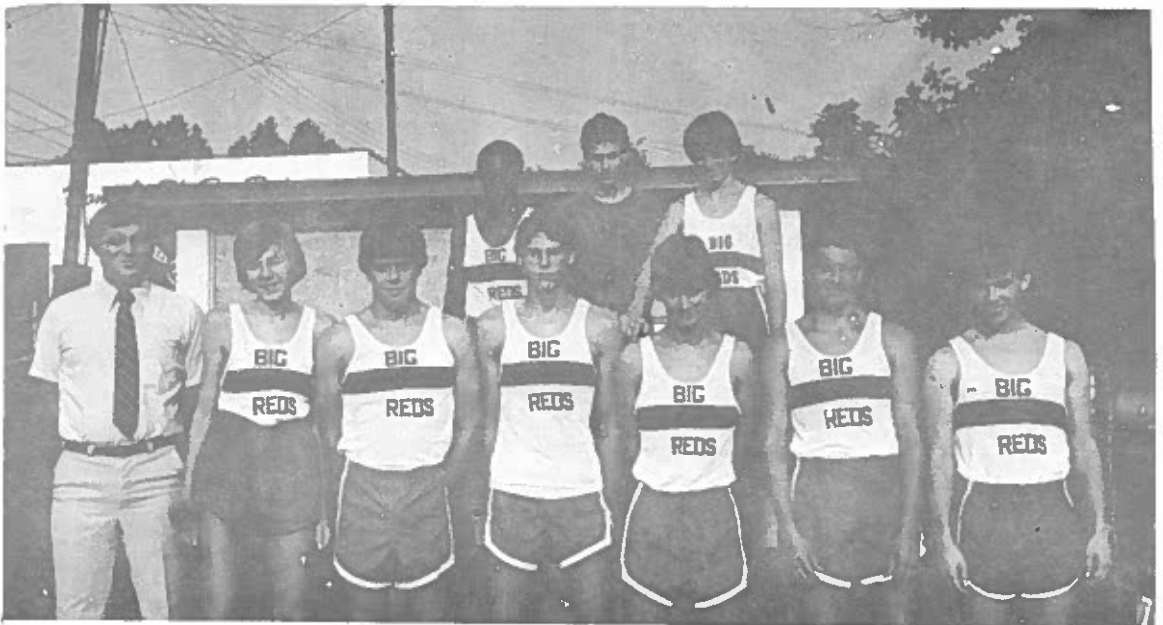

EMERGENCY
ROAD SERVICE

37th & Belmont
Bellaire, Ohio

FOR YOUR SERVICE CALL
676-9053

CROSS COUNTRY

1st row l to r. Mr. Kidder, Coach, John Redpath, Tony Becker, Charlie Ward, Rich Black-
er, Bob Koteles, Tim Lemasters,
2nd row l to r. Tom Brown Howard Willis- Mgr., Greg Evans.