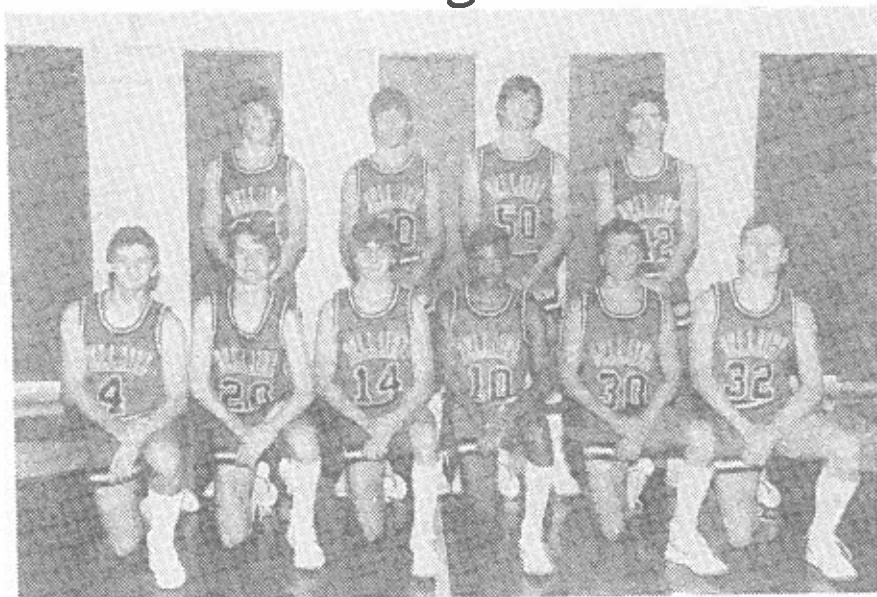

'83-'84 Big Reds

1983-1984 BELLAIRE BIG REDS' VARSITY BASKETBALL TEAM—
Kneeling: Scot Maffe, Quintin Helms, Jeff Frey, Mark Martin, Dean
Feller, Don Giffin; Standing: Todd Kinder, Dave Feller, John Budden-
berg, Todd Weekley.

	YR.	A	H	HGT.	WGT.
Scot Maffe	11	04	05	5'10	155
Mark Martin	12	10	11	5'11	140
Jeff Frey	11	14	15	5'11	157
Quintin Helms	12	20	21	6'0"	150
Todd Kinder	11	24	25	6'2"	167
Dean Feller	11	30	31	6'0"	167
Don Giffin	12	32	33	6'0"	180
Dave Feller	11	40	41	6'3"	180
Todd Weekley	12	42	43	6'2"	185
John Buddenberg	12	50	51	6'5"	210