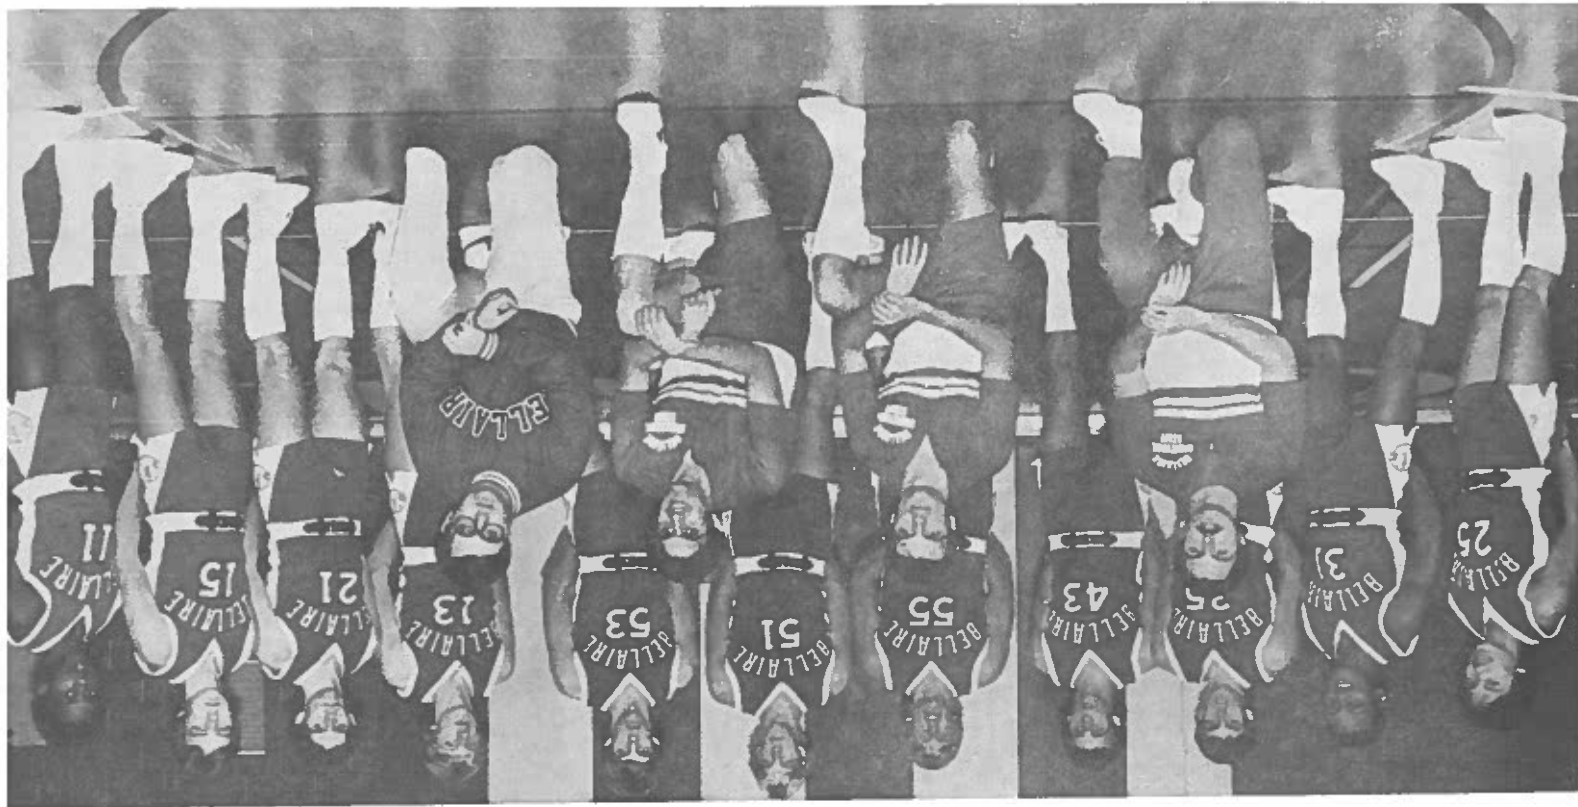

THE FOUNDATION OF Bellaire High School Basketball, class and pride, begins right here with the 1981-1982 Big Reds. Kneeling: James Wesley, Mike Tolliver, Jeff Helms, Jeff Carman, Richard Leigh, Bill Kahl, Mike Kahl, Glenn Toho, Jon Bauknecht, Andy Bobka, James Galloway.

			OVAC	STATE
12/04	St. Johns	Away	A	A
12/08	Martins Ferry	Home	AAA	AA
12/11	St. Clairsville	Away	AAAA	AA
12/17	Wheeling Park	Away	AAAA	AAA
12/19	Steubenville	Home	AAAA	AAA
12/22	East Liverpool	Home	AAAA	AAA
01/05	Wintersville	Home	AAAA	AAA
01/08	Martins Ferry	Away	AAA	AA
01/12	River	Away	AAA	AA
01/15	Cambridge	Away	AAAA	AA
01/19	John Marshall	Home	AAAA	AAA
01/26	Shadyside	Away	AA	A
01/29	St. Clairsville	Home	AAAA	AA
02/02	Wintersville	Away	AAAA	AAA
02/05	Shadyside	Home	AA	A
02/09	John Marshall	Away	AAAA	AAA
02/12	Bridgeport	Away	AA	A
02/13	Cambridge	Home	AAAA	AA
02/16	St. Johns	Home	A	A
02/19	Buckeye South	Home	AAA	AA