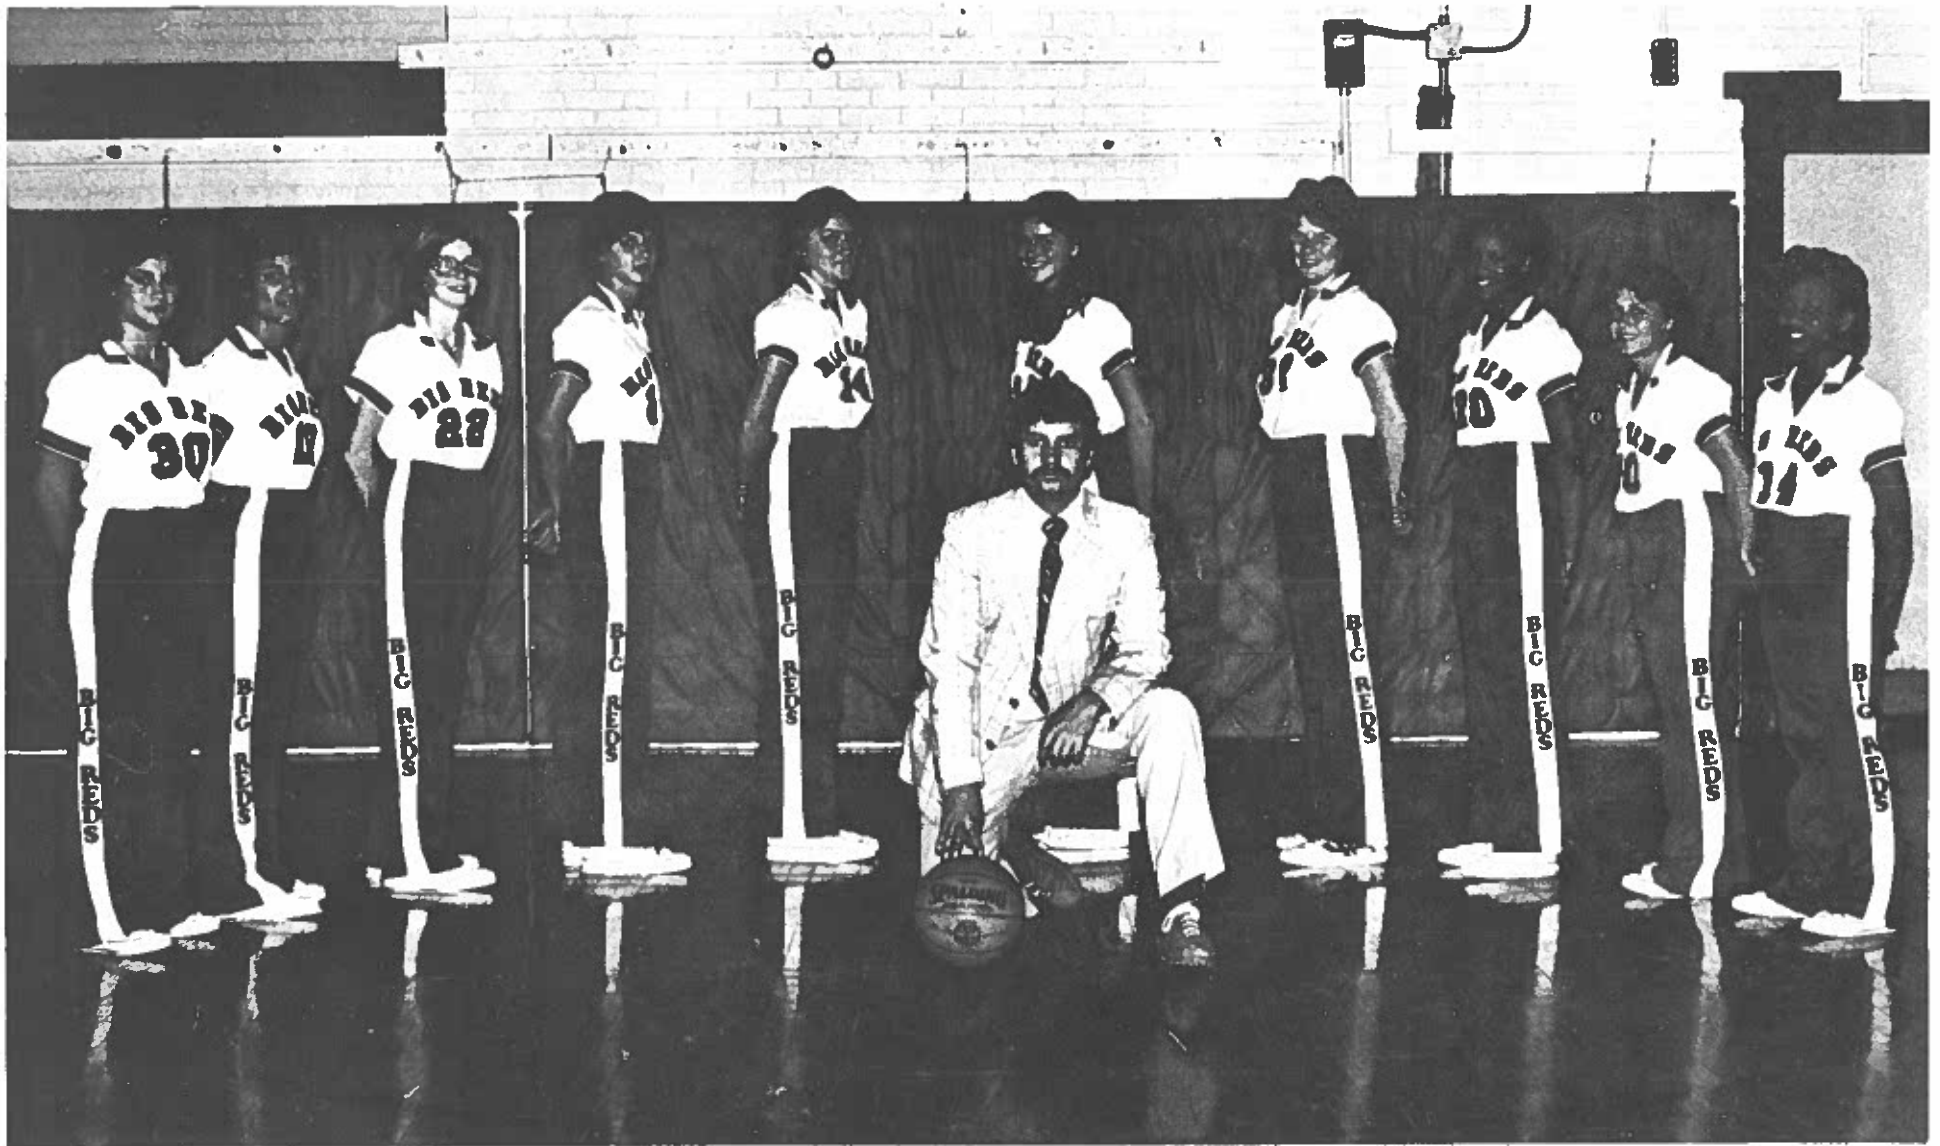

1980-81 GIRLS' VARSITY BASKETBALL TEAM

GIRLS' VARSITY BASKETBALL - Kneeling Steve Minney (coach). Standing: Gina DeBlasis, Kathy Goodson, Rhonda Beall, Tina Montag, Kathy Perigloisi, Georgia Dawson, Kim Mokros, Darla Price, Connie Hibbitts, Margaret Price.