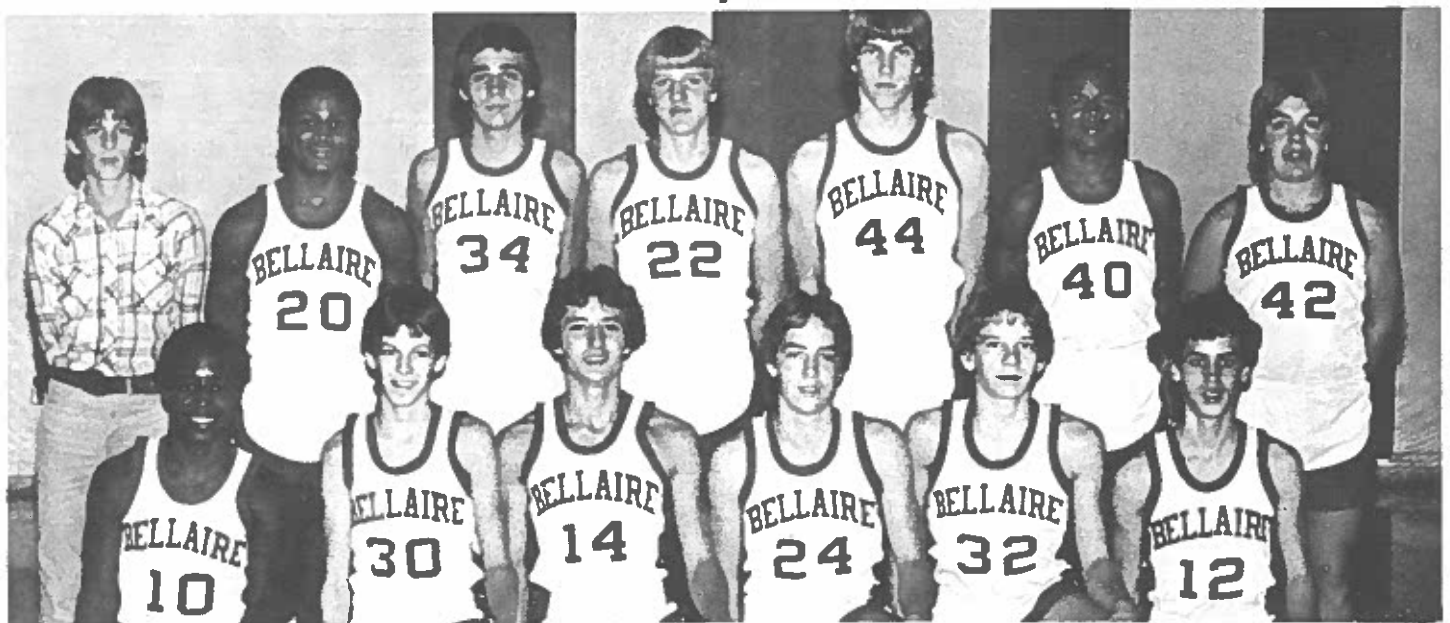

RESERVE BOYS' BASKETBALL

BOYS' RESERVE BASKETBALL - Front row: James Galloway, Steve Klass, Jim Piatt, Andy Bobka, Rick Maffe, Howard Willis; back row: Robert Dierkes, Mike Tolliver, Jeff Carman, Mike Kahl, Phil Carter, David Boyers.