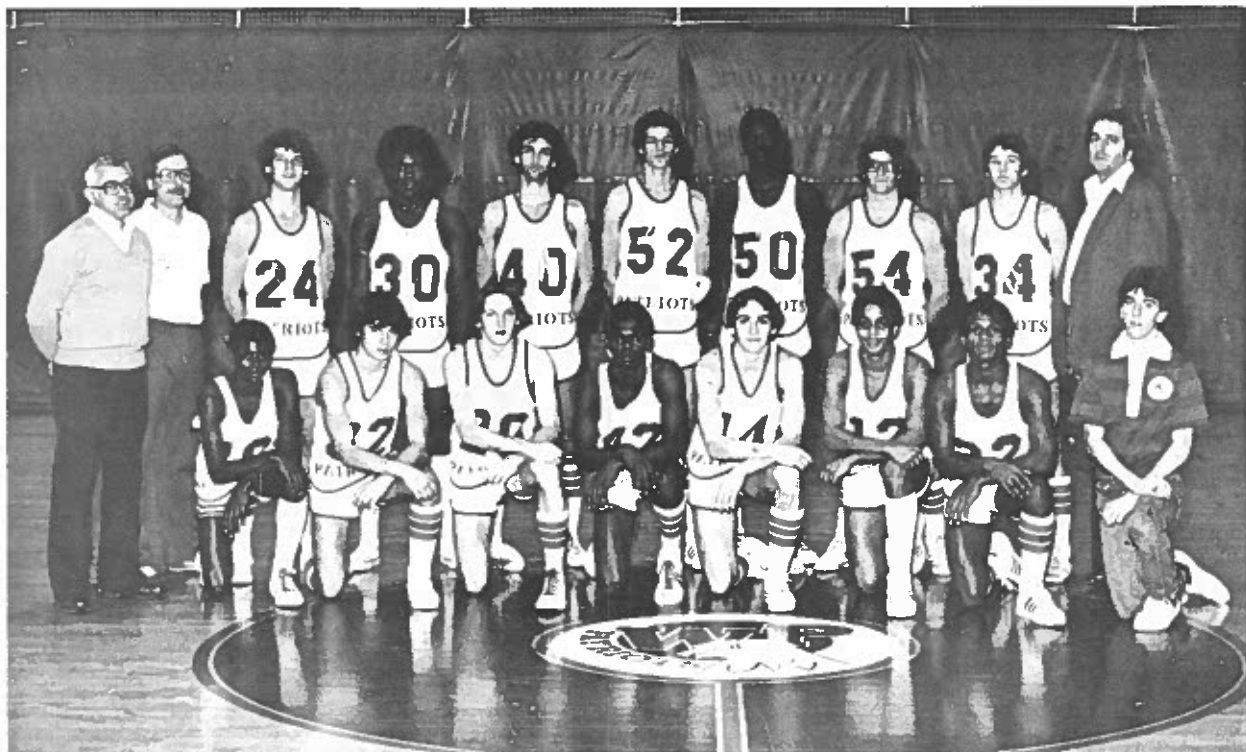

Wheeling National Bank

Members of FDIC or FSLIC

Wheeling Park Administrators

**SAMUEL A.
DeFILLIPPO**
Principal

FRANK L. BLAKE
Assistant Principal

PHYLLIS A. BENEKE
Assistant Principal

**ALLAN
CONNOLLY**
Assistant Principal

BURIAL HOLMES
Assistant Principal

ROBERT L. QUIGLEY
Director of Vocational Education

PATRIOT'S VARSITY BASKETBALL TEAM

Varsity basketball team members for 1979-80, are, from the left kneeling, Tony Gordon, Charles Dodd, Rick Jones, Ken Walker, Bob Maynard, Mike Galloway, Phillip Bledsoe, and Danny Comer, manager; standing, Dick Moore, assistant coach, Tim McCormick, athletic trainer, Brian Visnick, Tony Long, Todd Gallupe, Jeff Wilkinson, Lionel Hampton, Bruce Shapaka, Andy Ferkol, and Sam Andy, head coach.