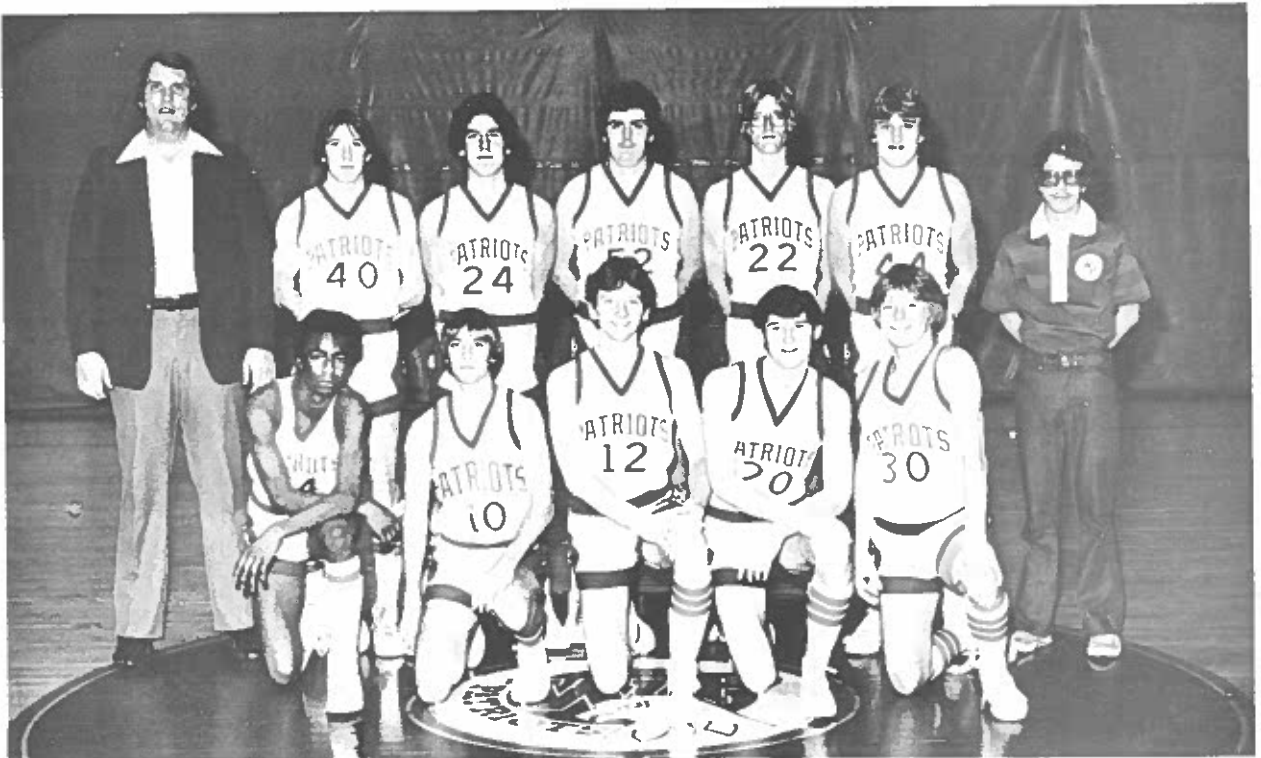

*Bodey
Funeral Home*

2101 Warwood Ave.

DIRECTOR
Wm. T. BURKE

**Young's
Cafeteria & Restaurant**

at two locations

12th & Market St.
in the McClure Hotel
and
Glen Dale, W. Va.
232-6681

**Altmeyer
Funeral Homes**

Wheeling
232-0330

Benwood -
McMechen,
232-1710

Elm Grove,
242-0330

Directors
James E. Altmeyer   Bernard E. Walter
Richard W. Clark

PARK'S RESERVE TEAM

Members of the Patriot reserve basketball team, kneeling, from the left, are, Kevin Thompson, Joe Skalican, Scott Ecker, Tom Joseph, Jay Baker; Standing, Coach John Mallett, Tim Schultz, Chris Voyiatt, Todd Peyton, Randy Sleeth.