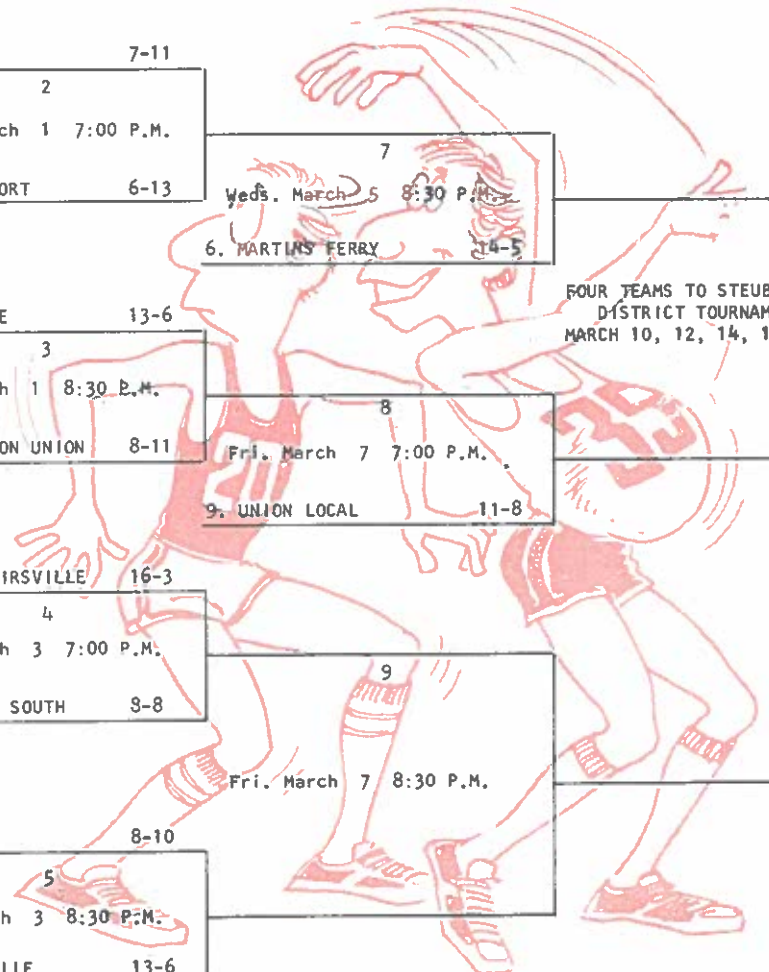

1980 AA SECTIONAL BASKETBALL TOURNAMENT

A.J. VACCARO Tournament Director

1. STEUBENVILLE 17-1

1
Fri. Feb. 29 7:30 P.M.

2. RIVER 9-11

6
Weds. March 5 7:00 P.M.

3. STEUBENVILLE CENTRAL 1-17

4. TORONTO 7-11

2
Sat. March 1 7:00 P.M.

5. BRIDGEPORT 6-13

7
Weds. March 5 8:30 P.M.

6. MARTINS FERRY 14-5

7. BELLAIRE 13-6

3
Sat. March 1 8:30 P.M.

8. JEFFERSON UNION 8-11

8
Fri. March 7 7:00 P.M.

9. UNION LOCAL 11-8

10. ST. CLAIRSVILLE 16-3

4
Mon. March 3 7:00 P.M.

11. BUCKEYE SOUTH 9-8

9
Fri. March 7 8:30 P.M.

12. CADIZ 8-10

5
Mon. March 3 8:30 P.M.

13. WELLSVILLE 13-6

FOUR TEAMS TO STEUBENVILLE
DISTRICT TOURNAMENT
MARCH 10, 12, 14, 15, 1980

Welcome to
ST. JOHNS ARENA
STEUBENVILLE, OHIO