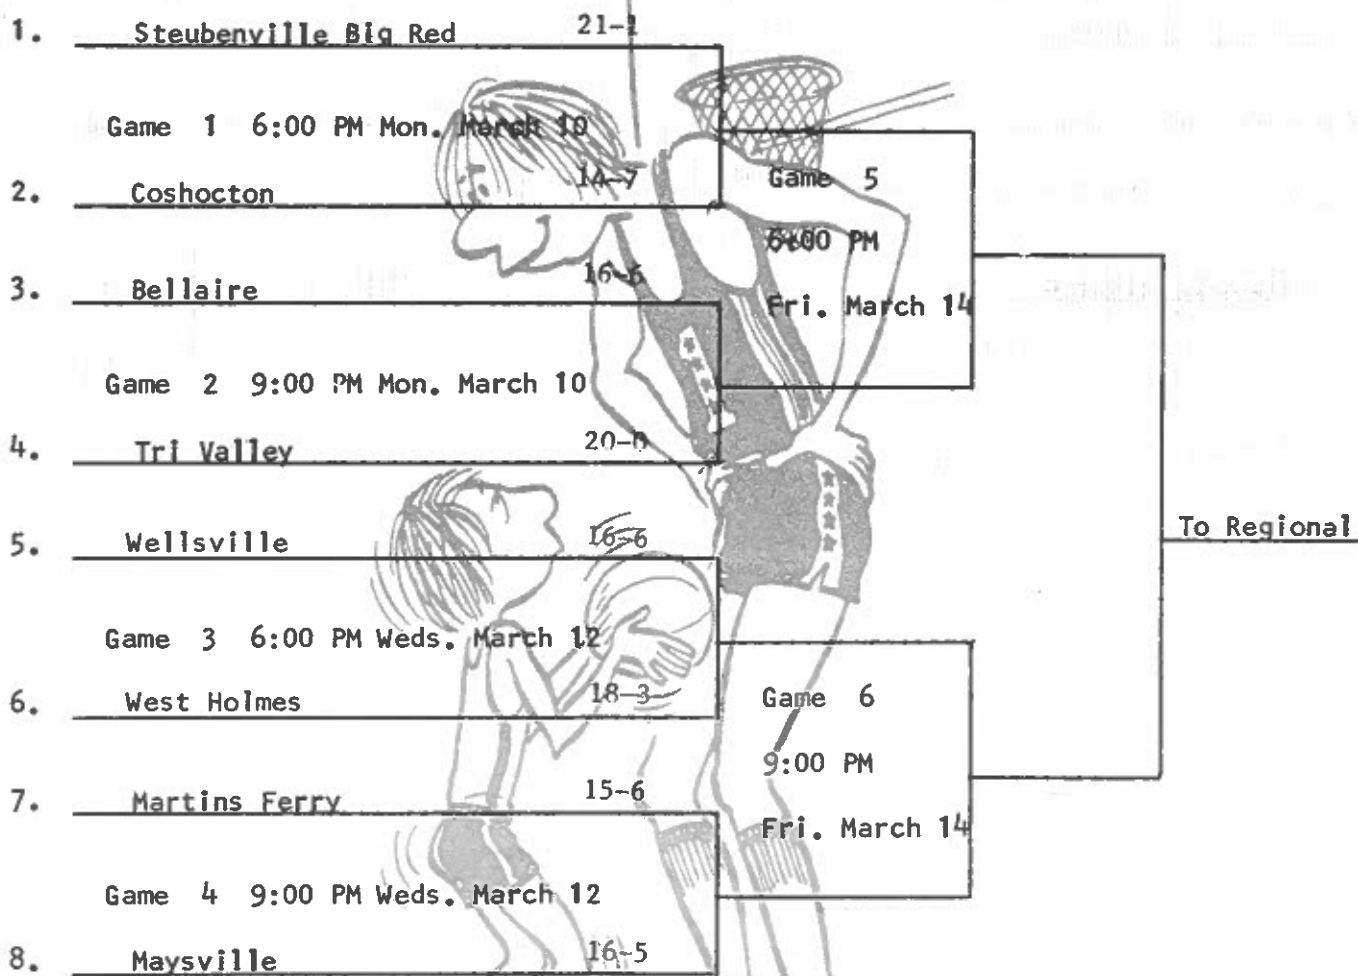

1980 AA DISTRICT BASKETBALL TOURNAMENT

A.J. VACCARO Tournament Director

ONE TEAM QUALIFIES FOR THE REGIONAL TOURNAMENT

REGIONAL - REGION 7

OHIO UNIVERSITY CONVOCATION CENTER-ATHENS

MARCH 21, 22, 1980

Welcome to
ST. JOHNS ARENA
STEUBENVILLE, OHIO