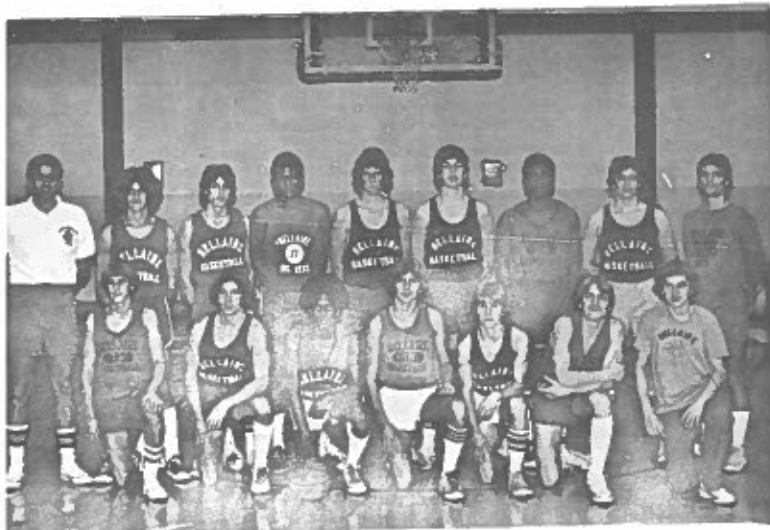

Bellaire High Reserve Team

1978-1979 RESERVE TEAM - Row 1: Jim Sketel, Brian Hochstrasser, Craig Jenkins, Kevin LoCoco, Rick Krupnik, Ron Bumgardner, Doug Lipperman (mgr.). Row 2: Coach Gene Ammirante, Smoker Liberati, Louie Fisher, David Gray, Jerry Kinney, Roger Latham, Damon Anderson, Richard Vannelle, Freshmen coach Kim Clifford.