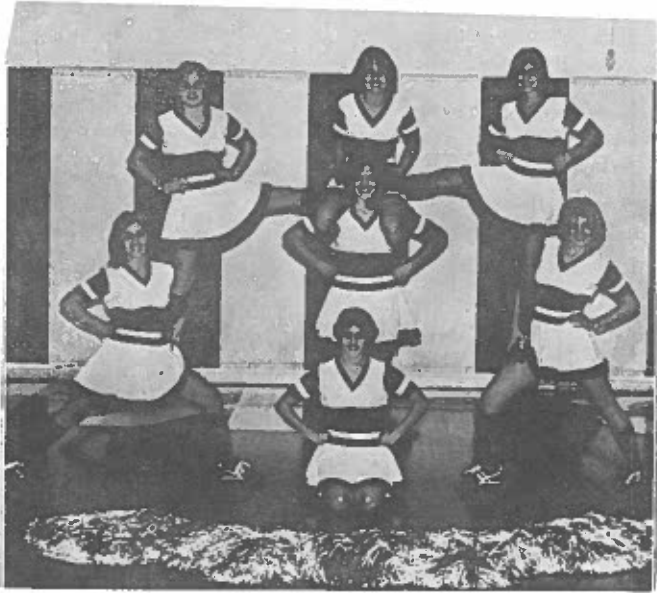

Freshmen Cheerleaders

1978-1979 FRESHMEN CHEERLEADERS: Front: Kim Williams (captain): Row 2: Shelly Davis, Susan LaRuffo, Lori Dumas. Row 3: Mimi Mitchell, Caitin Lancione, Linda Marple.