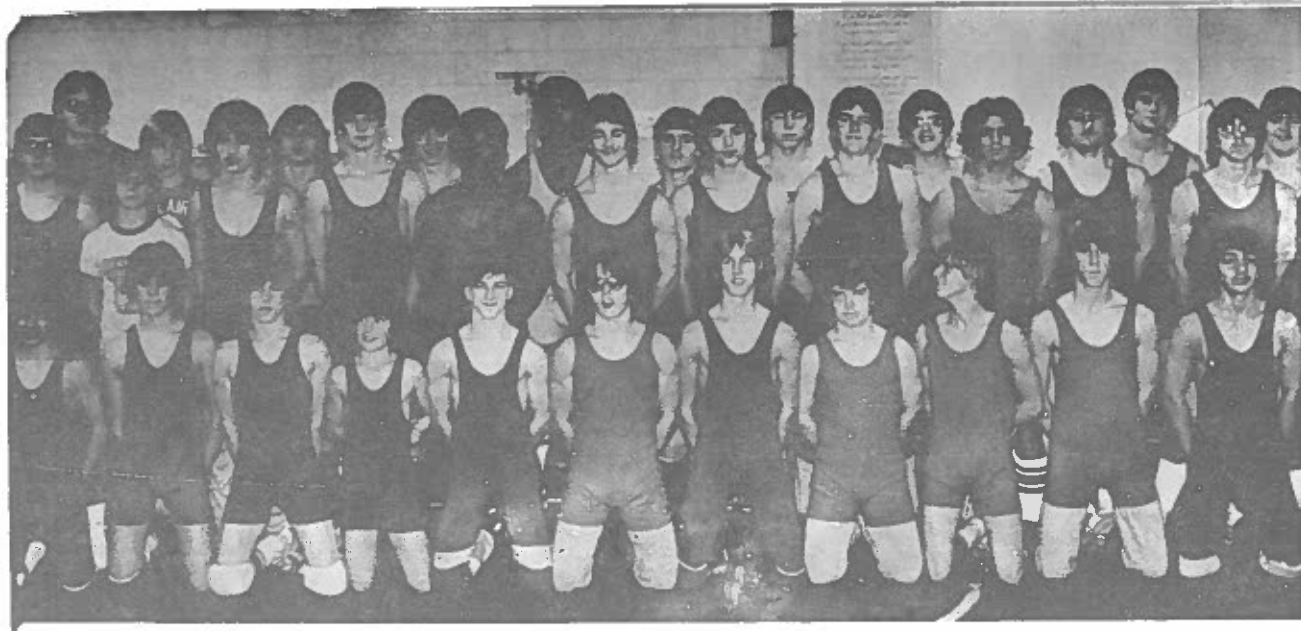

Grapplers Eye Third Consecutive OVAC Title

1978-1979 VARSITY WRESTLING SQUAD - Row 1: John Mitchell, Bill Johnson, Ken Carpenter, Don Bronchik, Bill Childers, Joe LoCoco, Brian Strizak (tri-captain), David Dumas, Keith Gulley, Scott Blacker, Tony Miller. Row 2: Bill Wright, Rob Whitney, Mark Prout, John Montag, Artis Johnson, Jeff Regoli (tri-captain), Ed Davis (tri-captain), Chuck Mehlman, Mike DeBlasis, Mike Baldwin, Keith Berberich. Row 3: Mike Campbell, Kent King, Keith LoCoco, John Kaufman, Terry Lowe, Dan Robson, Dave Taylor, Jeff Keyser, Mark Dunlap, Don Weekly.