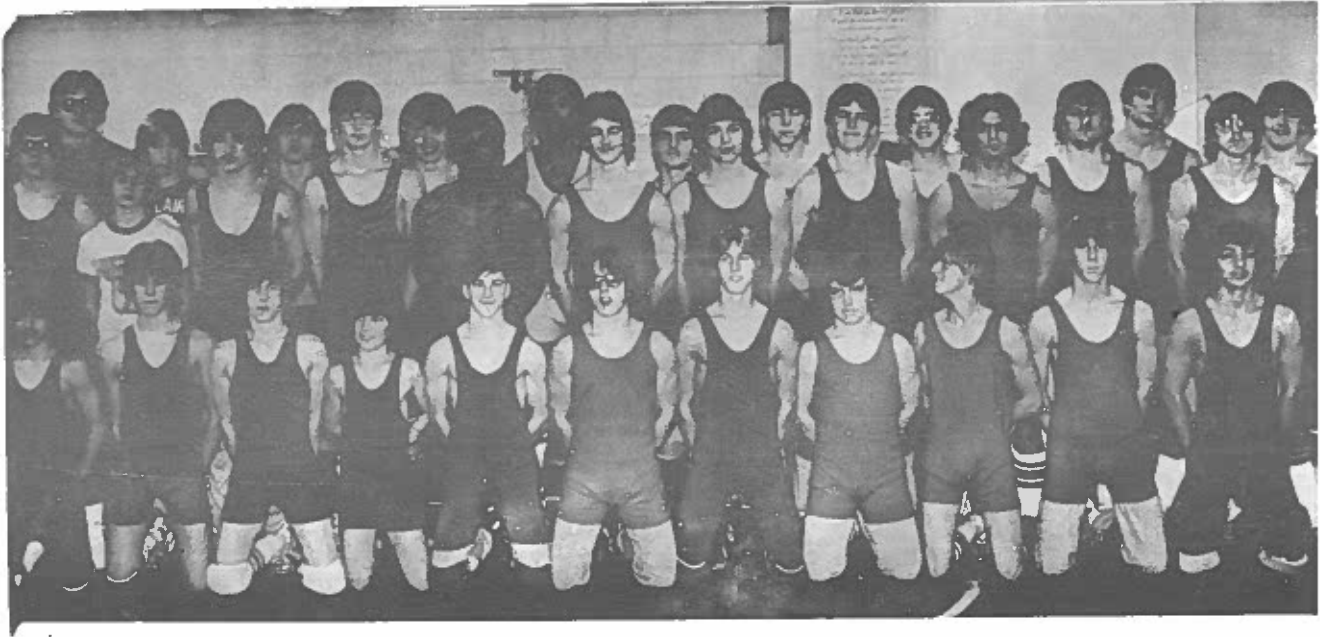

Grapplers Eye Third Consecutive OVAC Title

1978-1979 VARSITY WRESTLING SQUAD - Row 1: John Mitchell, Bill Johnson, Ken Carpenter, Don Bronchik, Bill Childers, Joe LoCoco, Brian Strizak (tri-captain), David Dumas, Keith Gulley, Scott Blacker, Tony Miller. Row 2: Bill Wright, Rob Whitney, Mark Prout, John Montag, Artis Johnson, Jeff Regoli (tri-captain), Ed Davis (tri-captain), Chuck Mehlman, Mike DeBlasis, Mike Baldwin, Keith Berberich. Row 3: Mik Campbell, Kent King, Keith LoCoco, John Kaufman, Terry Lowe, Dan Robson, Dave Taylor, Jeff Keyser, Mark Dunlap, Don Weekly.