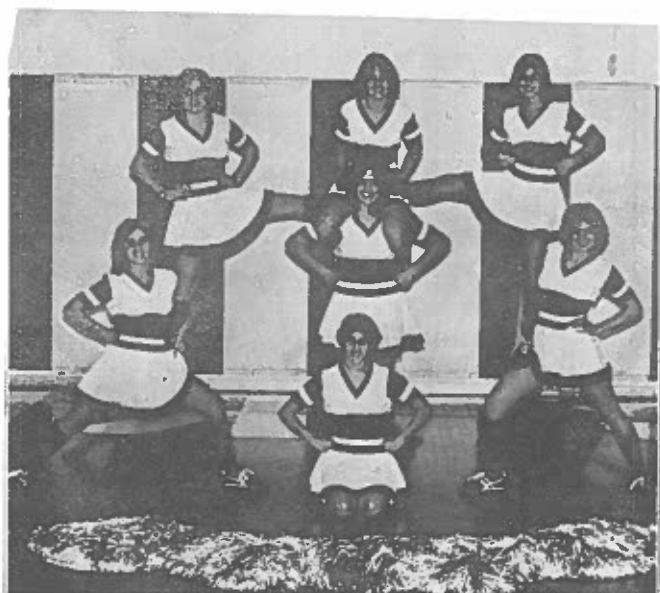

Dankworth's Pharmacy

Freshmen Cheerleaders

1978-1979 FRESHMEN CHEERLEADERS: Front: Kim Williams (captain): Row 2: Shelly Davis, Susan LaRuffo, Lori Dumas. Row 3: Mimi Mitchell, Caitin Lancione, Linda Marple.