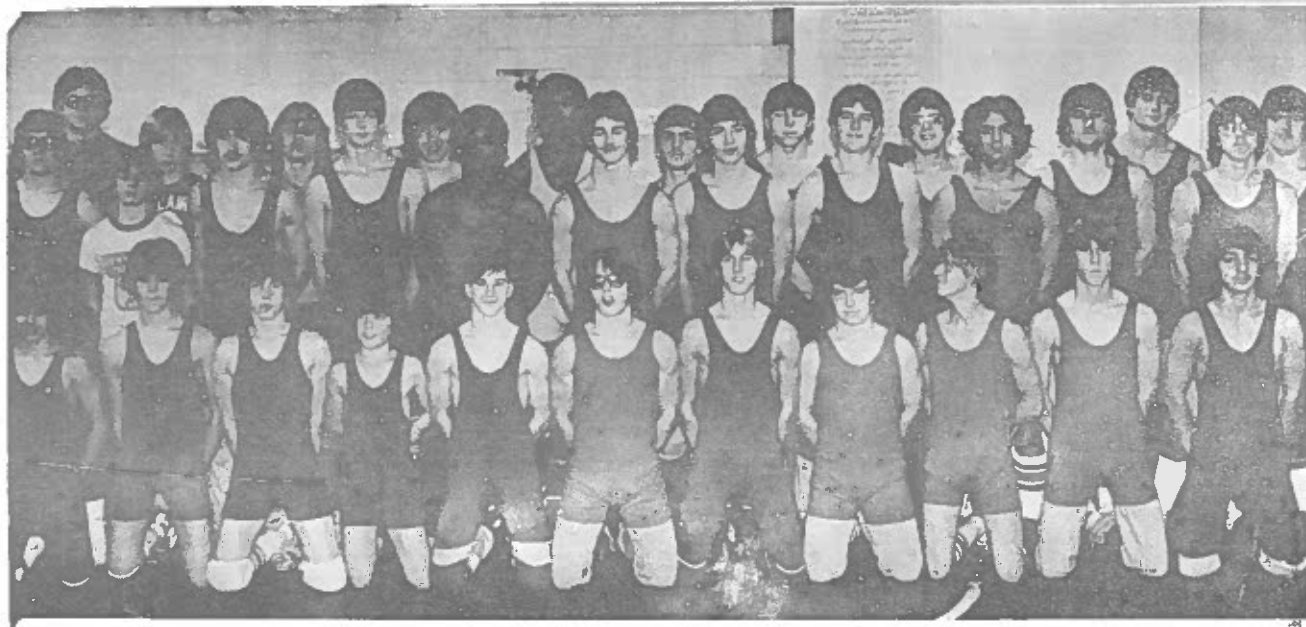

Grapplers Eye Third Consecutive OVAC Title

1978-1979 VARSITY WRESTLING SQUAD - Row 1: John Mitchell, Bill Johnson, Ken Carpenter, Don Bronchik, Bill Childers, Joe LoCoco, Brian Strizak (tri-captain), David Dumas, Keith Gulley, Scott Blacker, Tony Miller. Row 2: Bill Wright, Rob Whitney, Mark Prout, John Montag, Artis Johnson, Jeff Regoli (tri-captain), Ed Davis (tri-captain), Chuck Mehlman, Mike DeBlasis, Mike Baldwin, Keith Berberich. Row 3: Mil Campbell, Kent King, Keith LoCoco, John Kaufman, Terry Lowe, Dan Robson, Dave Taylor, Jeff Keyser, Mark Dunlap, Don Weekly.