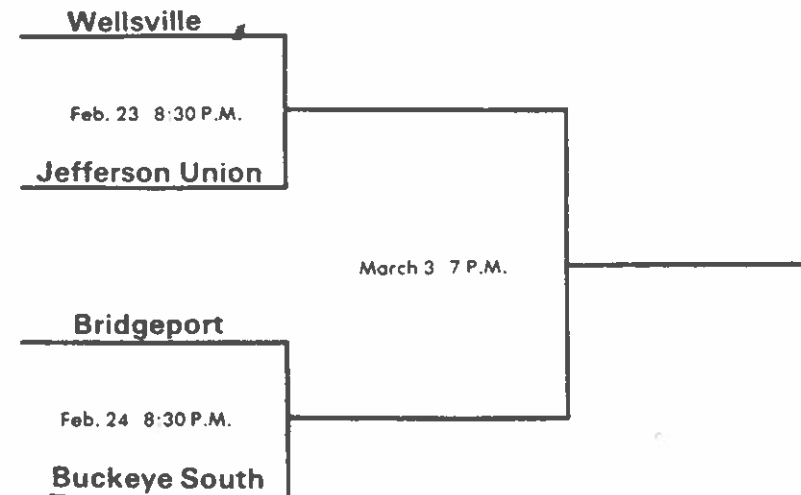

1979 "AA" SECTIONAL BASKETBALL TOURNAMENT

FEBRUARY 21, 23, 24 MARCH 1,3

A. J. Vaccaro, Tournament Director

Welcome To St. John's Arena
Steubenville, Ohio

TEAMS POSITION OF PLAY

FOUR TEAMS TO STEUBENVILLE
DISTRICT TOURNAMENT
MARCH 5 6 9 10