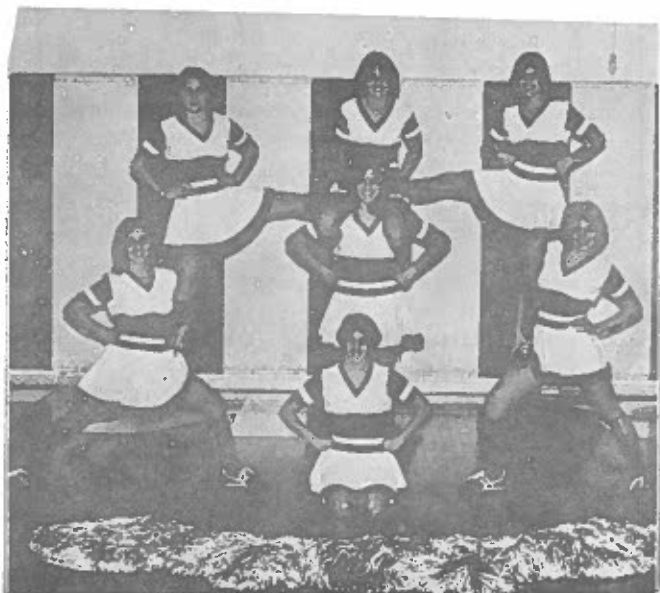

Dankworth's Pharmacy

Freshmen Cheerleaders

1978-1979 FRESHMEN CHEERLEADERS: Front: Kim Williams (captain); Row 2: Shelly Davis, Susan LaRuffo, Lori Dumas. Row 3: Mimi Mitchell, Caitin Lancione, Linda Marple.