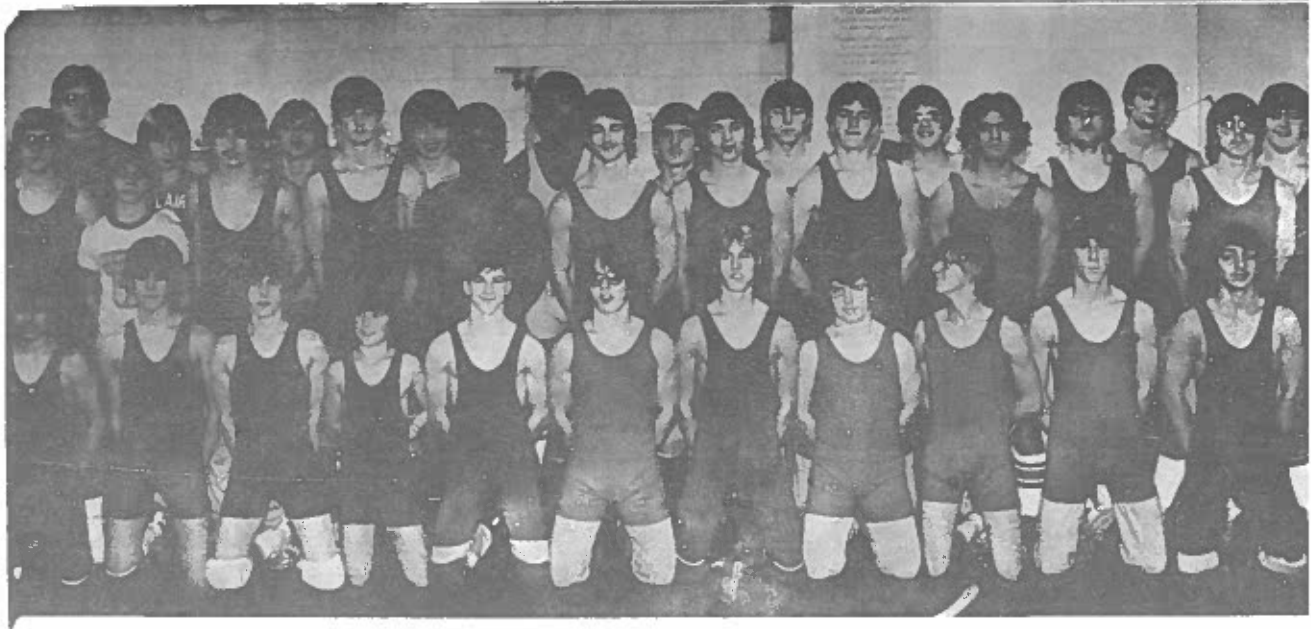

Grapplers Eye Third Consecutive OVAC Title

1978-1979 VARSITY WRESTLING SQUAD - Row 1: John Mitchell, Bill Johnson, Ken Carpenter, Don Bronchik, Bill Childers, Joe LoCoco, Brian Strizak (tri-captain), David Dumas, Keith Gulley, Scott Blacker, Tony Miller. Row 2: Bill Wright, Rob Whitney, Mark Prout, John Montag, Artis Johnson, Jeff Regoli (tri-captain), Ed Davis (tri-captain), Chuck Mehlman, Mike DeBlasis, Mike Baldwin, Keith Berberich. Row 3: Mil Campbell, Kent King, Keith LoCoco, John Kaufman, Terry Lowe, Dan Robson, Dave Taylor, Jeff Keyser, Mark Dunlap, Don Weekly.