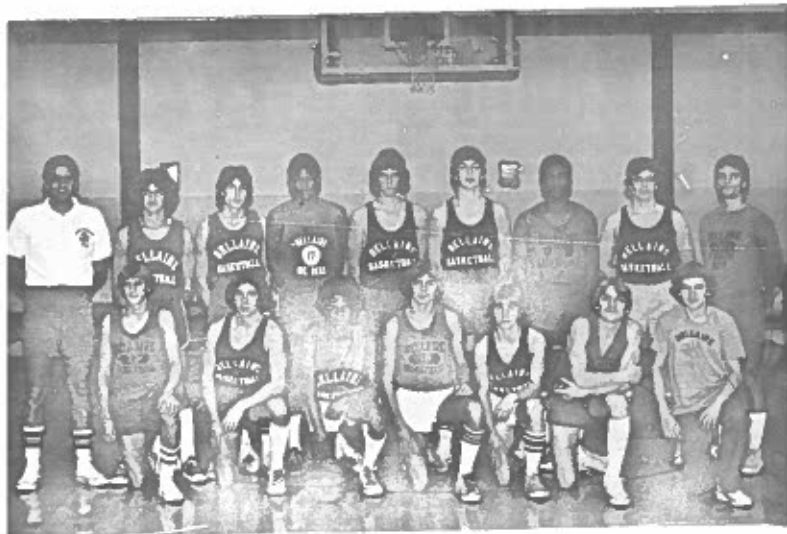

Bellaire High Reserve Team

1978-1979 RESERVE TEAM - Row 1: Jim Sketel, Brian Hochstrasser, Craig Jenkins, Kevin LoCoco, Rick Krupnik, Ron Bumgardner, Doug Lipperman (mgr.). Row 2: Coach Gene Ammirante, Smoker Liberati, Louie Fisher, David Gray, Jerry Kinney, Roger Latham, Damon Anderson, Richard Vannelle, Freshmen coach Kim Clifford.