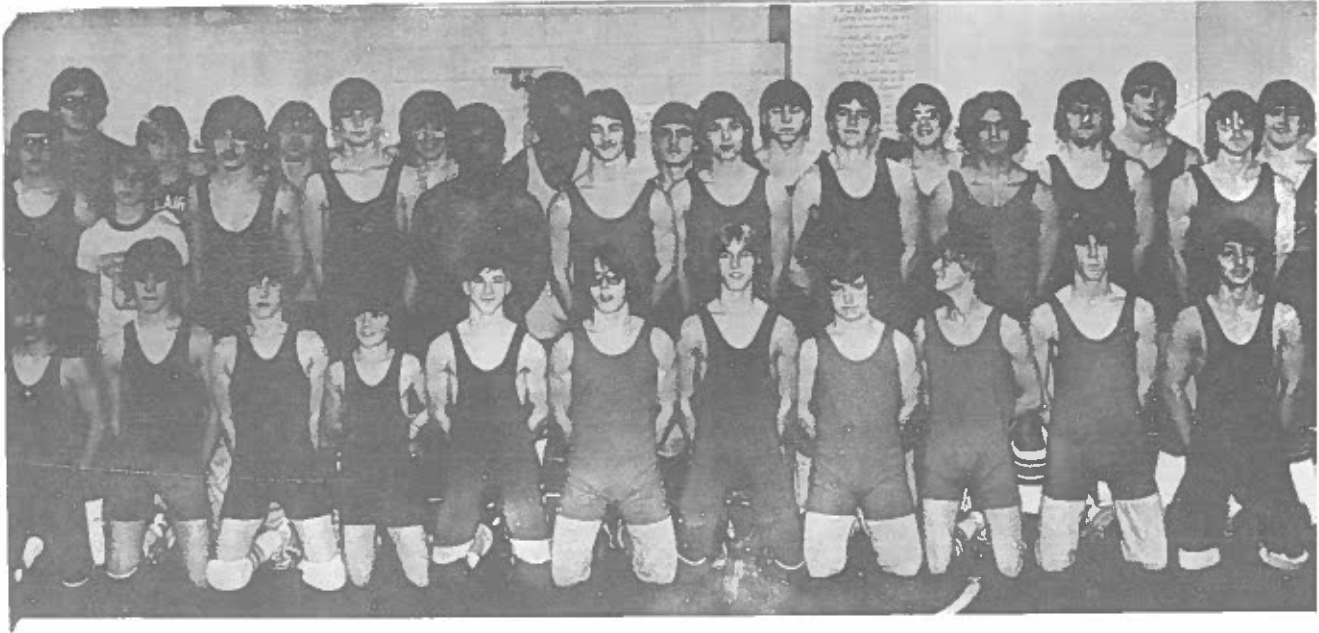

Grapplers Eye Third Consecutive OVAC Title

1978-1979 VARSITY WRESTLING SQUAD - Row 1: John Mitchell, Bill Johnson, Ken Carpenter, Don Bronchik, Bill Childers, Joe LoCoco, Brian Strizak (tri-captain), David Dumas, Keith Gulley, Scott Blacker, Tony Miller. Row 2: Bill Wright, Rob Whitney, Mark Prout, John Montag, Artis Johnson, Jeff Regoli (tri-captain), Ed Davis (tri-captain), Chuck Mehlman, Mike DeBlasis, Mike Baldwin, Keith Berberich. Row 3: Mik Campbell, Kent King, Keith LoCoco, John Kaufman, Terry Lowe, Dan Robson, Dave Taylor, Jeff Keyser, Mark Dunlap, Don Weekly.