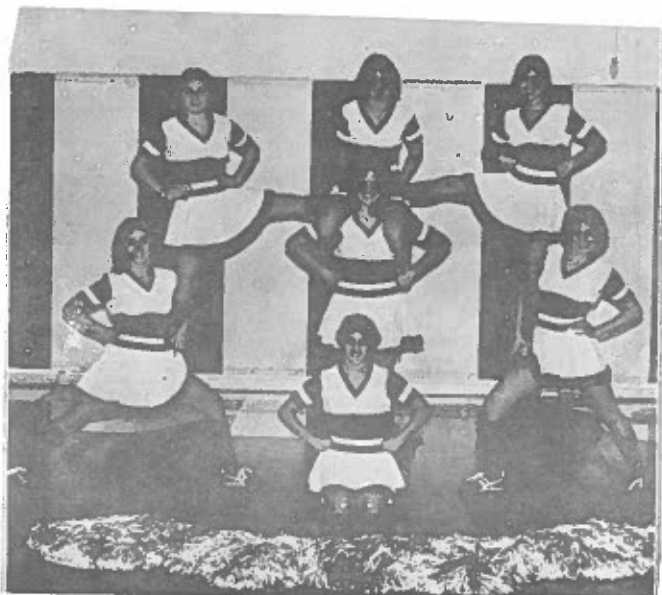

Freshmen Cheerleaders

1978-1979 FRESHMEN CHEERLEADERS: Front: Kim Williams (captain): Row 2: Shelly Davis, Susan LaRuffo, Lori Dumas. Row 3: Mimi Mitchell, Caitin Lancione, Linda Marple.