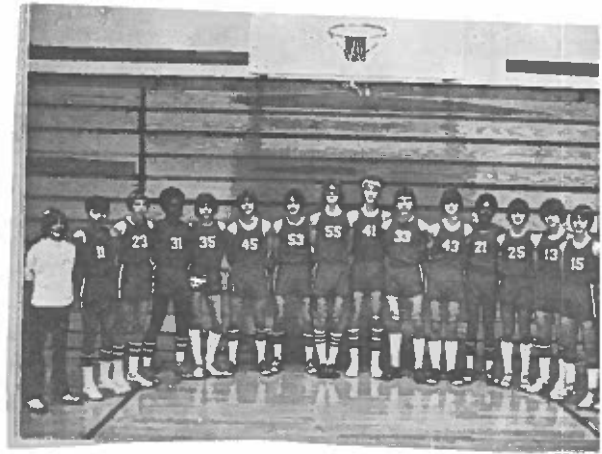

BELMONT FEDERAL SAVINGS & LOAN ASSOCIATION

Bellaire
Powhatan
St. Clairsville

doesn't
monkey
around
with loans

WHY
SHOULD
YOU ?

FRESHMEN BASKETBALL TEAM - Robert Dierkes, James Wesley, Rick Shimble, Alan Putinsky, John Dyer, Bill Kahl, Paul DePaulis, Bill Vinka, Kevin Pitts, Mike McNabb, John Bauknecht, Todd Fitch, Coach Kim Clifford.