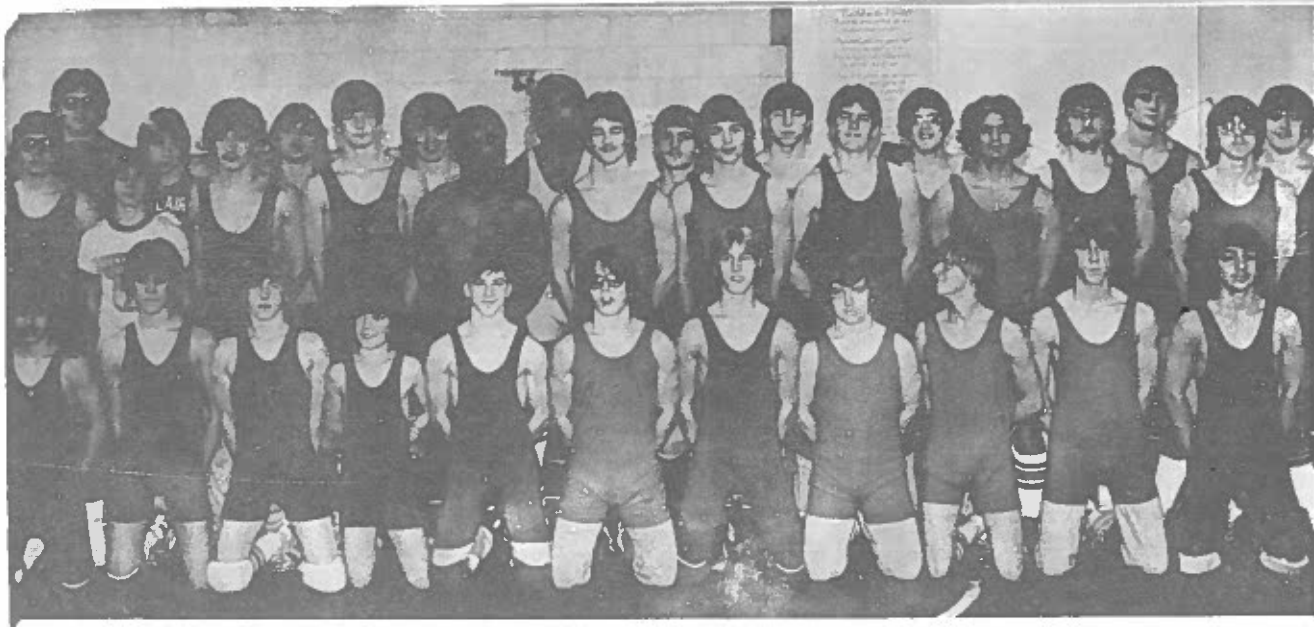

Grapplers Eye Third Consecutive OVAC Title

1978-1979 VARSITY WRESTLING SQUAD - Row 1: John Mitchell, Bill Johnson, Ken Carperter, Don Bronchik, Bill Childers, Joe LoCoco, Brian Strizak (tri-captain), David Dumas, Keith Gulley, Scott Blacker, Tony Miller. Row 2: Bill Wright, Rob Whitney, Mark Prout, John Montag, Artis Johnson, Jeff Regoli (tri-captain), Ed Davis (tri-captain), Chuck Mehlman, Mike DeBlasis, Mike Baldwin, Keith Berberich. Row 3: Mik Campbell, Kent King, Keith LoCoco, John Kaufman, Terry Lowe, Dan Robson, Dave Taylor, Jeff Keyser, Mark Dunlap, Don Weekly.