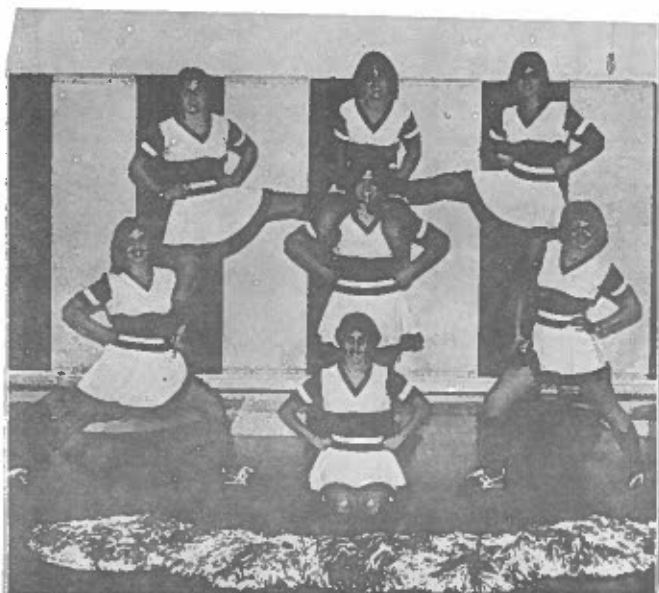

Dankworth's Pharmacy

Freshmen Cheerleaders

1978-1979 FRESHMEN CHEERLEADERS: Front: Kim Williams (captain): Row 2: Shelly Davis, Susan LaRuffo, Lori Dumas. Row 3: Mimi Mitchell, Caitin Lancione, Linda Marple.