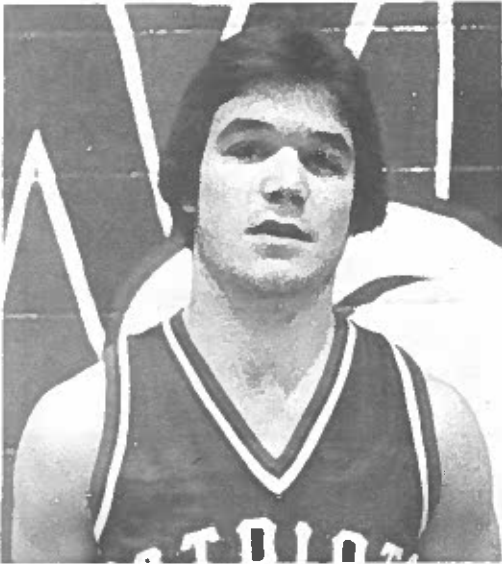

E & M Products, Inc.

1115 Quarrier Street
Charleston, West Virginia 25301
(304) 344-3506

**Notifier Commercial &
Residential Fire Alarm Systems**

SENIOR #15 MIKE THOMAS

Good Luck

for a Big

Basketball Season!

Rosebowl Lanes

Compliments Of

Norteman Packing Co.

"Perfection Meat Treats"

**P.O. Box 6454
45 Patterson Ave.
Wheeling, WV 26003**

Phone (304) 242-6170

LP'S $3.99

Waterbeds