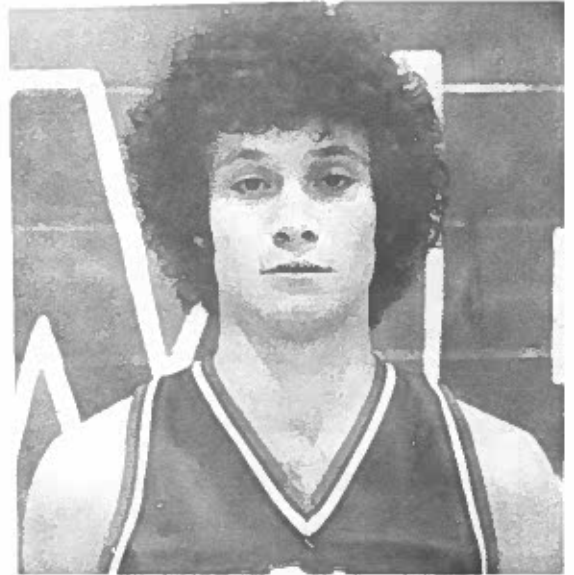

SENIOR #31 H. A. SAVAGE

Sears

11th & Chapline

233-2150

***Bodey
Funeral Home***

2101 Warwood Ave.

**DIRECTOR
Wm. T. BURKE**