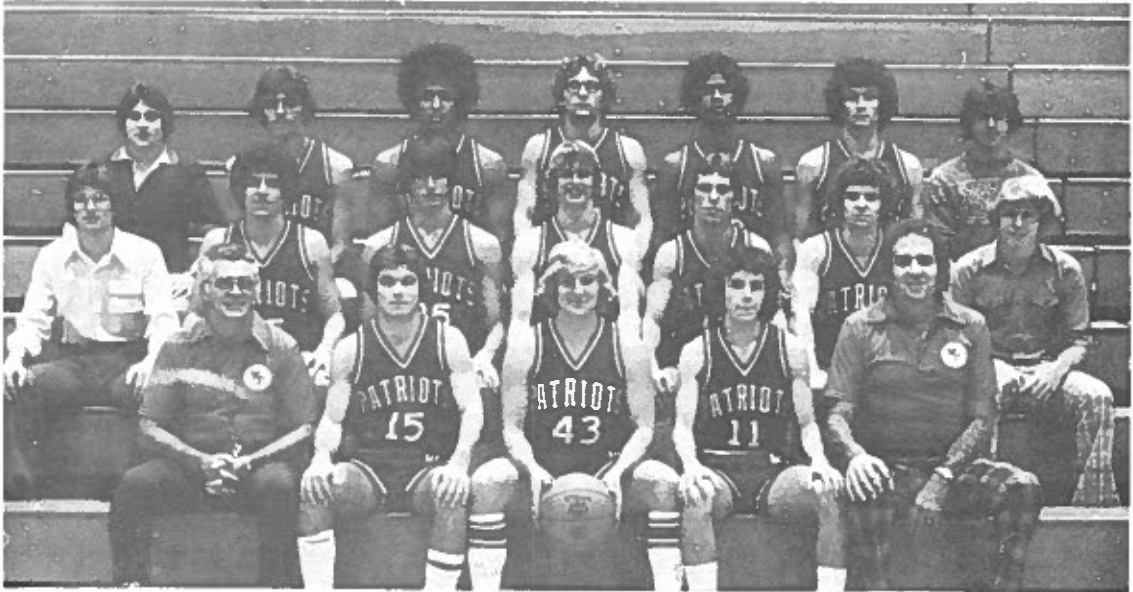

# WHEELING PARK HIGH ADMINISTRATORS

**PHYLLIS A. BENEKE**  
Assistant Principal

**FRANK L. BLAKE**  
Assistant Principal

**ALLAN CONNOLLY JR.**  
Assistant Principal

**BURIAL HOLMES**  
Assistant Principal

# PARK'S VARSITY BASKETBALL TEAM

The 1977-78 Patriot Basketball Team is: [first row] Assistant Coach Dick Moore, Mike Thomas, Kenny Gongola, Dave Jebbia, Coach Sam Andy; [second row] Mark Stahl, manager, Dave Koehler, Cecil Tout, Dave Elliot, Dwain Rodgers, Bob Griffith, Rick Hartenstein. Manager; [third row] Dave Kaufman, Manager, Mike Lewis, Rico Cox, Marty Pavlic, Jimmy Paige, H. A. Savage, and Tom Freeze, Manager.