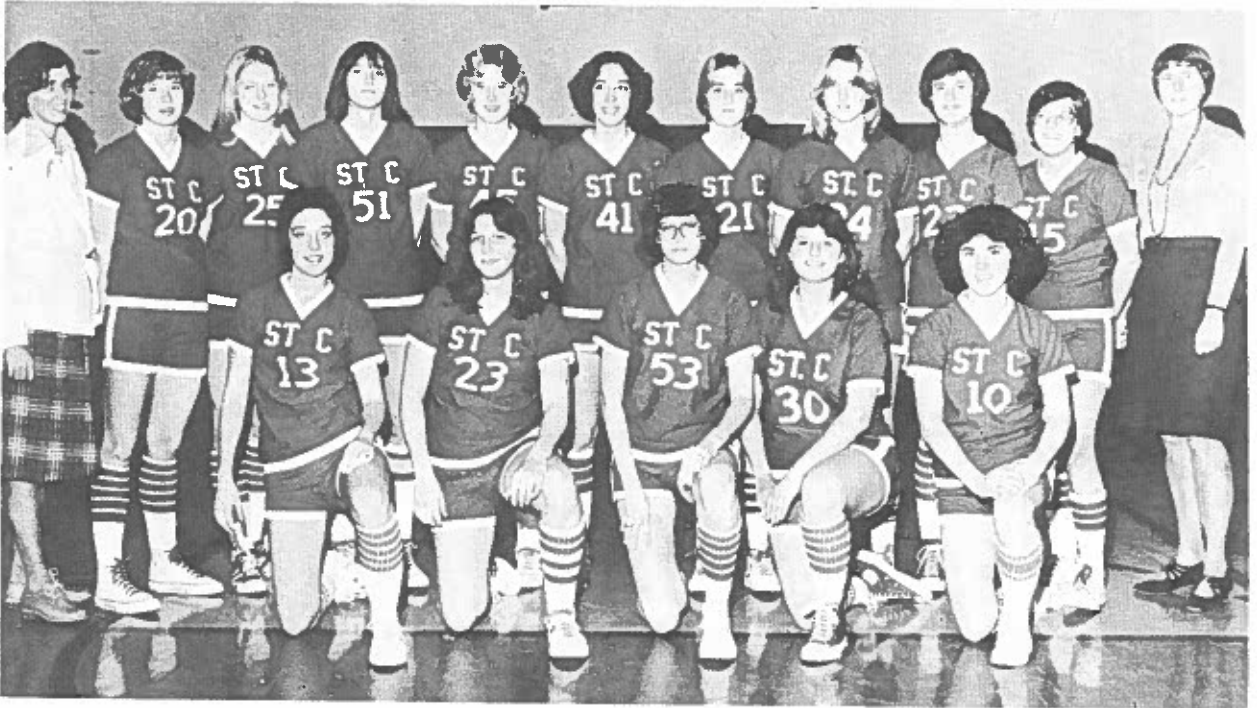

Girls Varsity Basketball Team

Kneeling, from left, are Cris McCauley, Kim Domyan, Darlene Namack, Dorothy (Cookie) Blatnik and Myra Sigmon. Back row, are assistant coach Mary Ann Abraham, Barb Gessel, Heidi Hans, Rhonda Noble, Debbie Laipple, Linda Stoddard, Mary Ambrose, Cindy Chuey, Leigh Miric, Kaye Sechrest and head coach Joanne Hess.