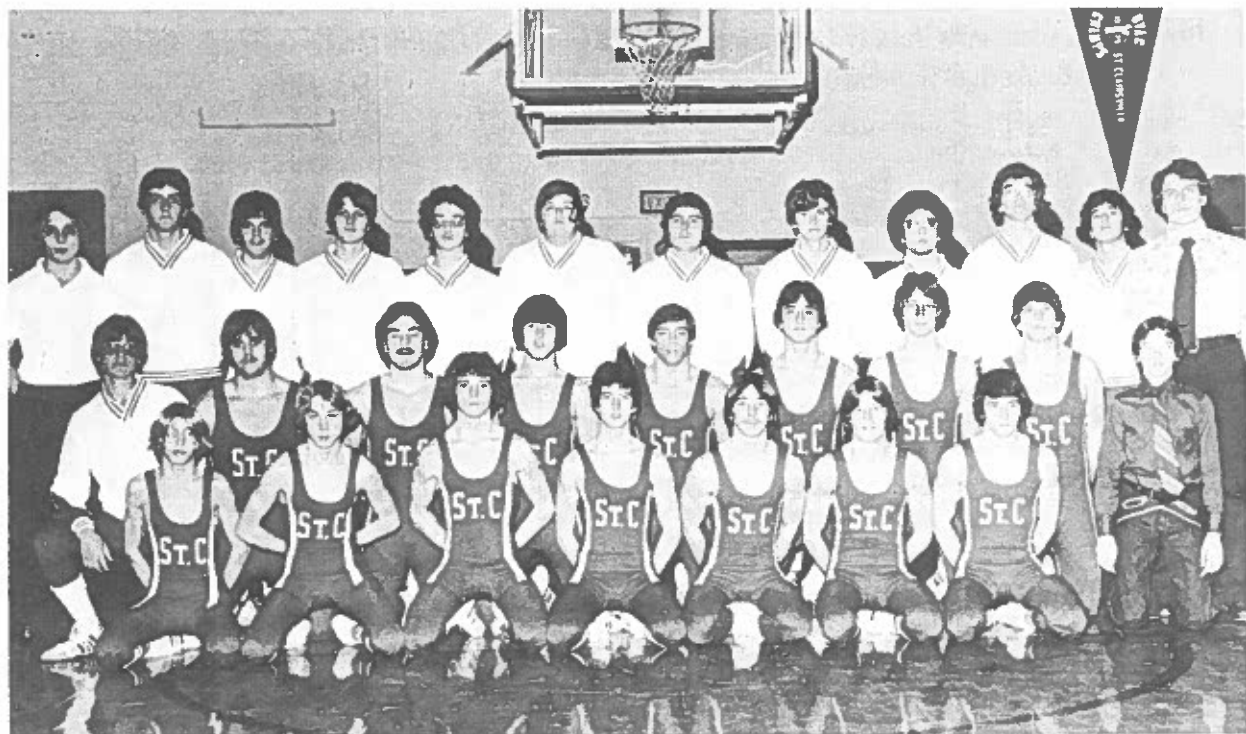

## Boys Reserve Basketball Team

Kneeling, from left, are Bob Nikolaus, Charles Shanks, Carl Tisko and Alan Gessel. Back row, are Rich Friede, Tom Lecron, Brian Grover, Jim Timko, Dave Clark, Lee Mahan, Mike Slavik and coach Allen Glitch.

## Girls Varsity Basketball Team

Kneeling, from left, are Cris McCauley, Kim Domyan, Darlene Namack, Dorothy (Cookie) Blatnik and Myra Sigmon. Back row, are assistant coach Mary Ann Abraham, Barb Gessel, Heidi Hans, Rhonda Noble, Debbie Laipple, Linda Stoddard, Mary Ambrose, Cindy Chuey, Leigh Miric, Kaye Sechrest and head coach Joanne Hess.

## Varsity Wrestling Team

Front row, from left, Keith Myers, John Yemich, Mike Gilot, Greg Christakis, Ron Zuzack, Todd Bohrer and Mike Chase. Second row, Bob Wells, Mitch Slotwinski, Mike Goff, Andy Case, Joe Groves, Ernie Vargo, Don DeLande, Steve Gribble and Manager Dave DeLande. Back row, are assistant coach Rick Oberdick, Todd Durante, Scott Grum, Jeff Sproul, Rodney Watkins, manager John Kuzma, George Kleevic, Joe Truchan, Mark Namey, Jeff Hare, Andy Colvin and Head Coach John Vavra.