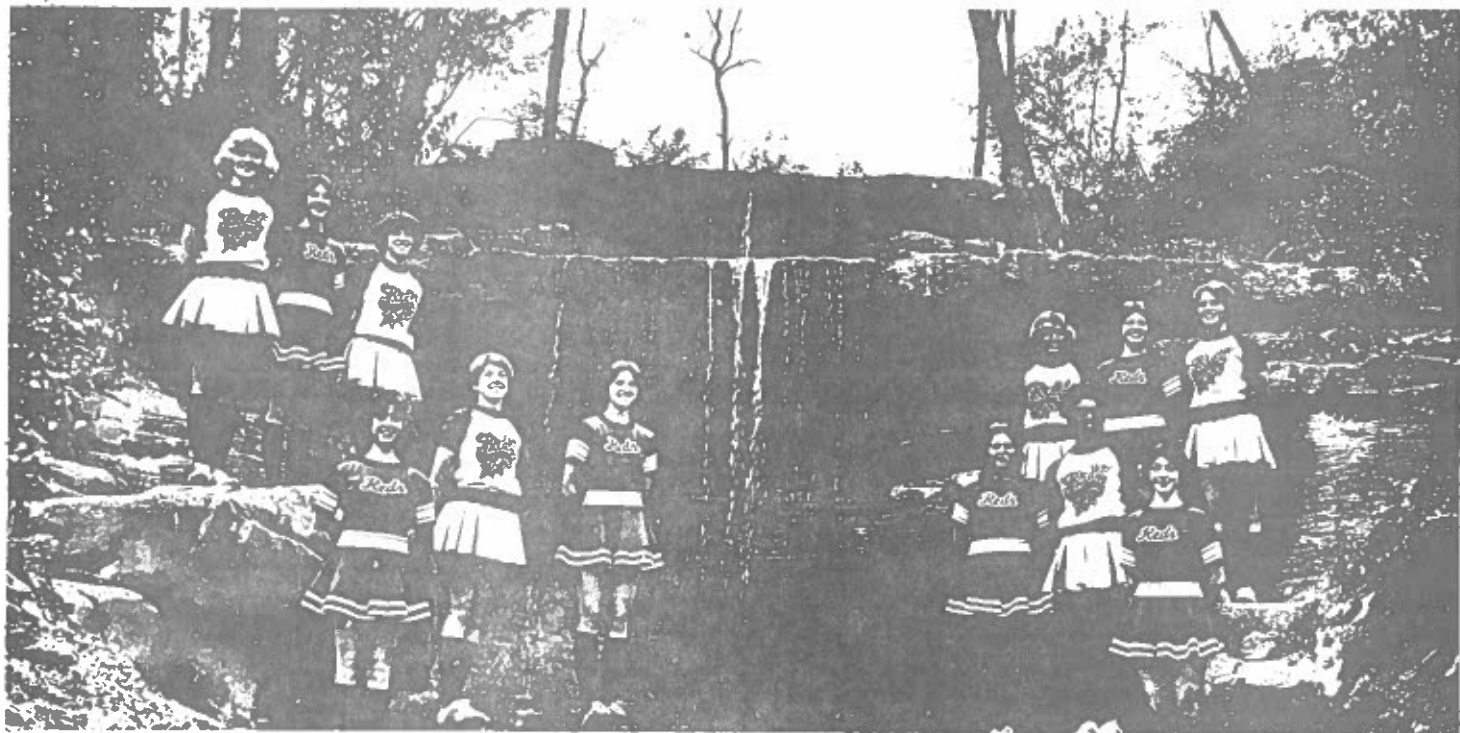

1977 - 1978 VARSITY AND RESERVE CHEERLEADERS: Bottom - Leigh Ann Hrdlicka, Shawn Johnson, Terri Ciofani, Cathy Marple, Kim Wilkes, Natalie Sabatino. Top - Susie Beltz (Varsity Captain), Jane Tomlan (Reserve Captain), Carolyn Presutti, Amy Lancione, Vicky Buti, Sue Burkhart.