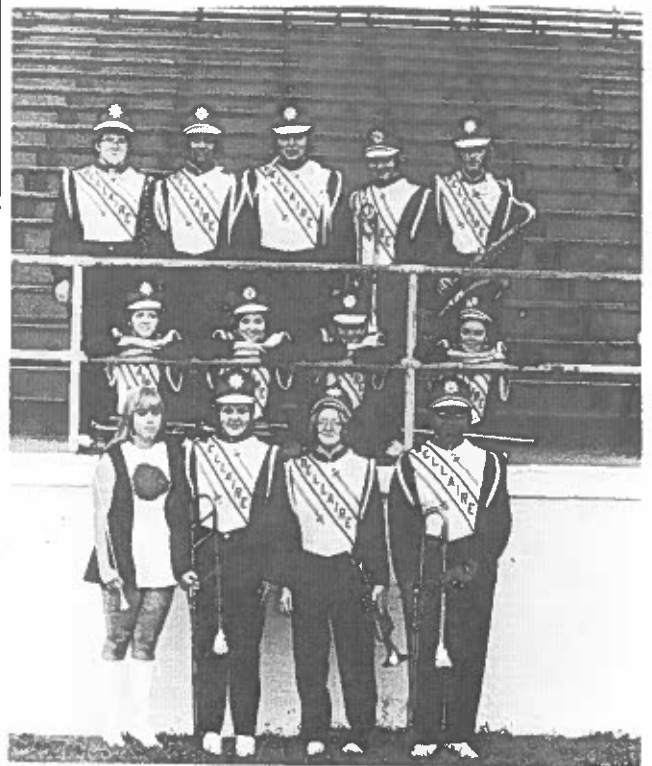

THE HOME CO.

Furniture - Bedding - Linoleum

Phone 676-4254

"On The Corner By The Park"

Bellaire Band Sophomores