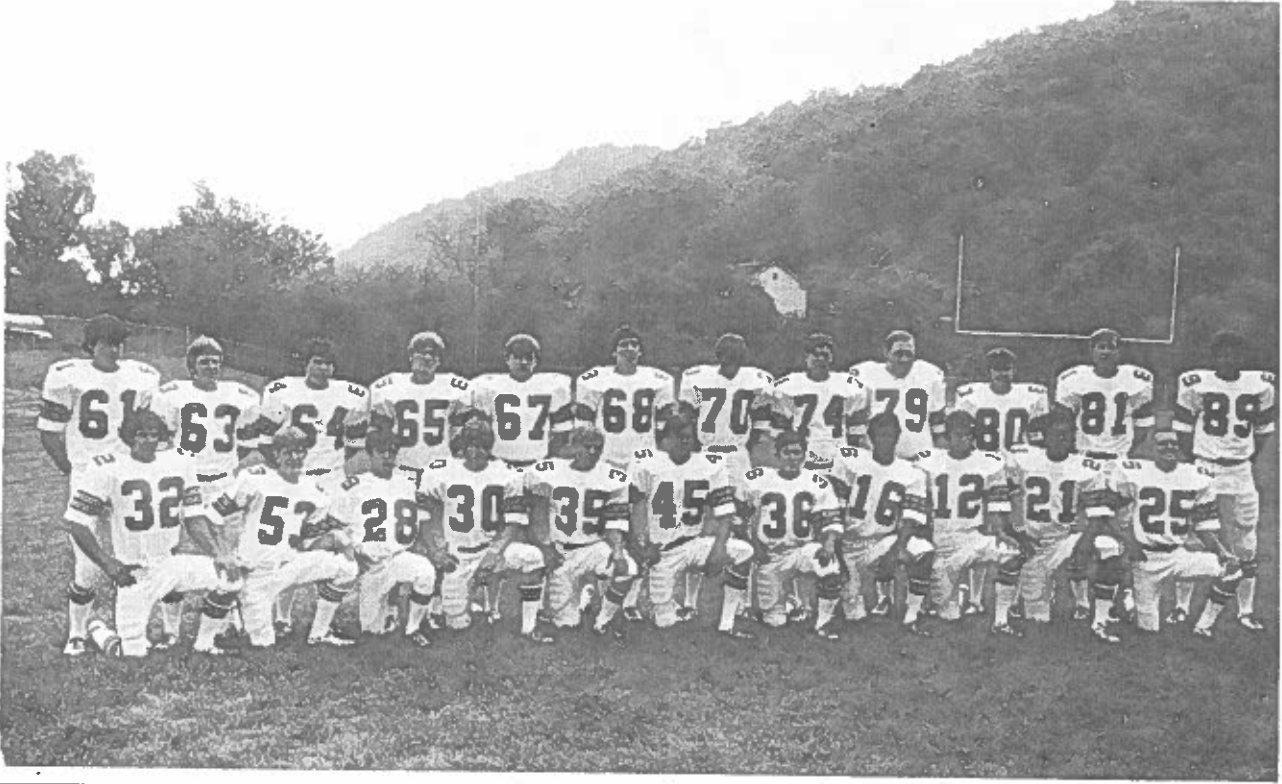

Big Reds Juniors

Compliments of

VARSITY BAR

(Bull Flanagan)