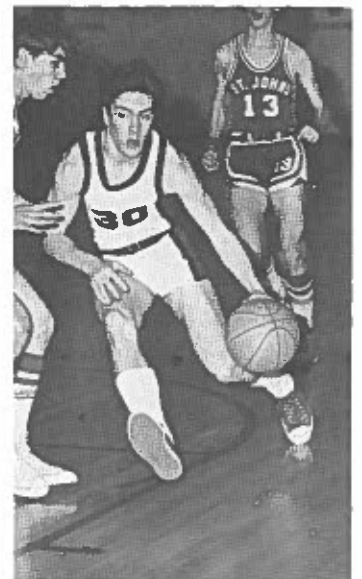

Meetings - Monday 8:00 P.M.
Location - 35th & Belmont Sts.