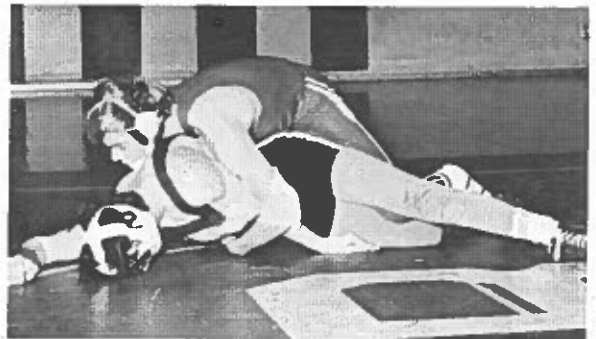

BIG RED TOUCHDOWN CLUB

"WE SUPPORT THE BIG REDS IN ALL SPORTS"