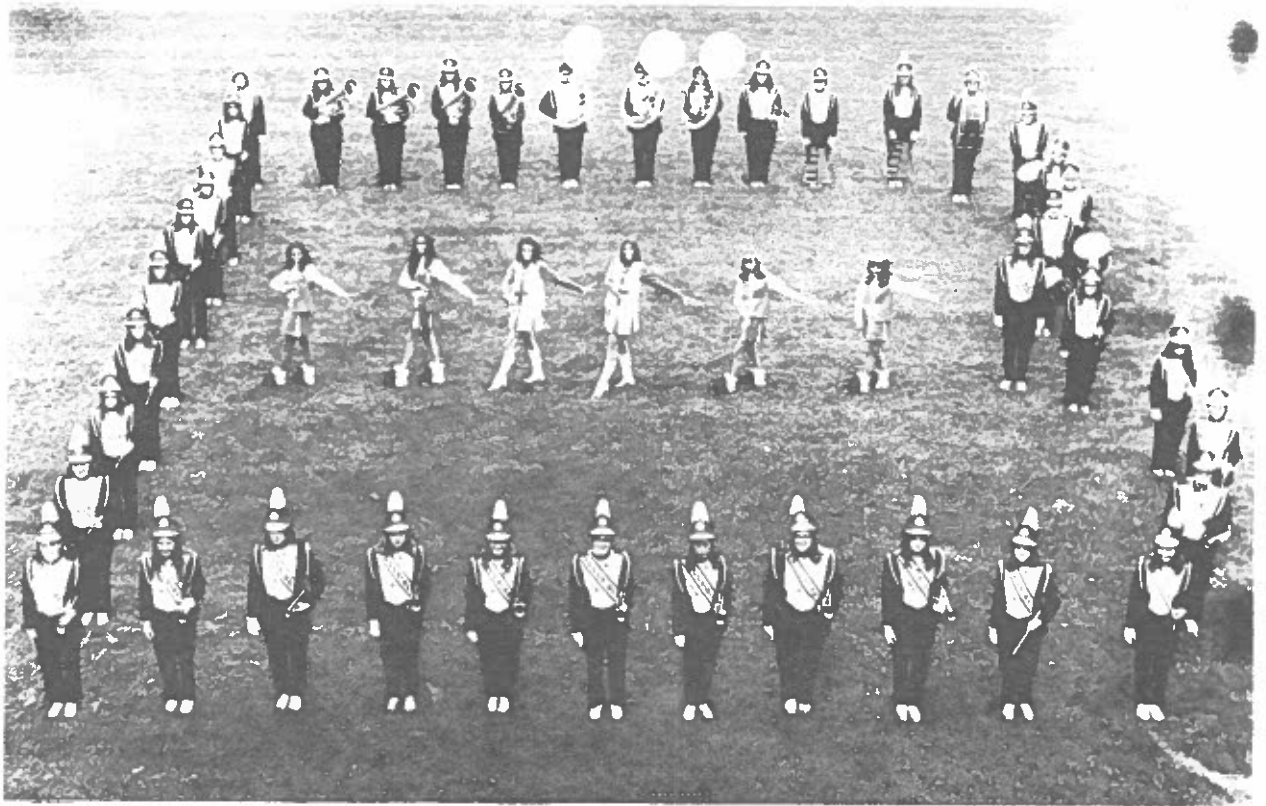

Compliments of

FARMERS &

MERCHANTS

NATIONAL BANK

Bellaire, Ohio

32nd. & Union 426 34th Street

1971 VARSITY

Sept.	11	St. John
	18	Jefferson Union
	25	Marietta
Oct.	1	at New Philly
	8	at John Marshall
	15	at Brooke
	23	Wheeling Central
	30	Wintersville
Nov.	6	Martins Ferry
	12	Wheeling

FOOTBALL SCHEDULE

Compliments of

**IMPERIAL
GLASS CORP.**

HANDCRAFTED GLASSWARE

TWO FACTORY GIFT SHOPS

FREE CONDUCTED TOURS

29th Street, Bellaire, Ohio 43906

Compliments of

CITY RESTAURANT

OPEN - DAY AND NIGHT

Bellaire 676-6500 Ohio

THE PHIL-MOR

"FOR MEN WHO CARE"

3223 Belmont Street Bellaire, Ohio

Compliments of

Varsity Bar

(Bull Flanagan)

1971 BIG RED BAND