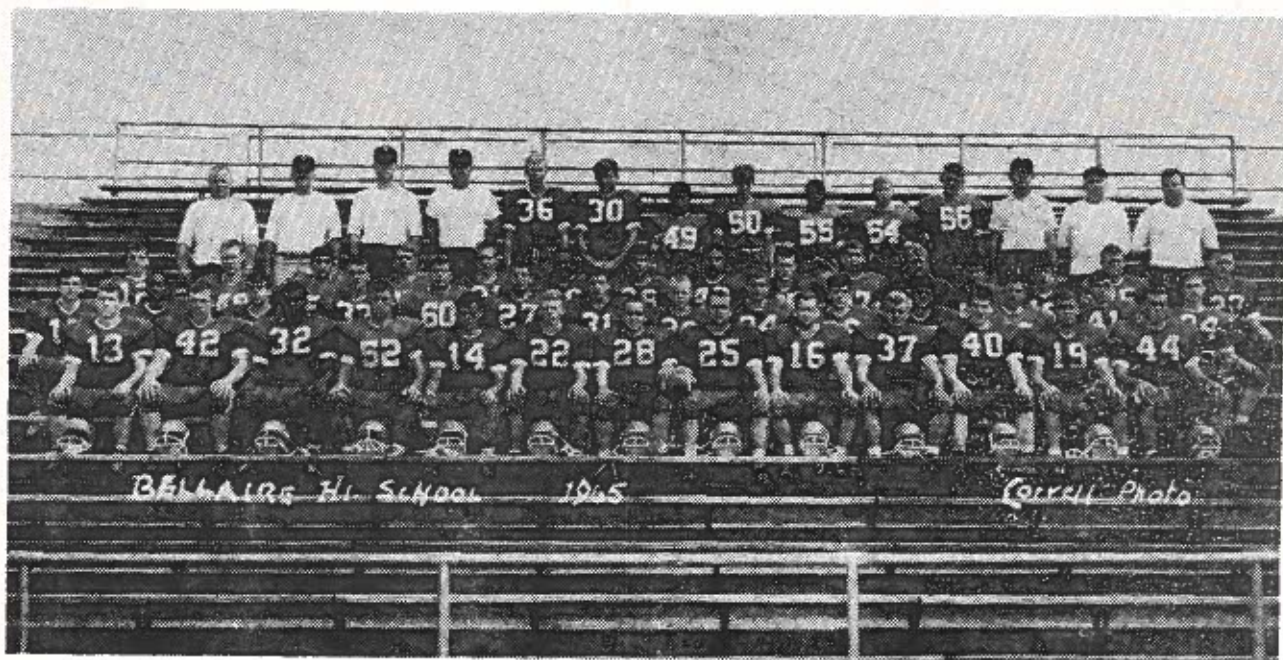

BIG REDS

1965

FOOTBALL SCHEDULE

SEPT. 11	— WASHINGTON, PA.	AWAY
SEPT. 18	— WHEELING CENTRAL	HOME
SEPT. 25	— MARIETTA	HOME
OCT. 2	— MAGNOLIA	HOME
OCT. 8	— MOUNDSVILLE	AWAY
OCT. 16	— ST. JOHN'S	HOME
OCT. 23	— O P E N	
OCT 30	— C A M B R I D G E	HOME
NOV. 6	— MOUNDSVILLE	HOME
NOV. 12	— W H E E L I N G	AWAY
NOV. 20	— MARTINS FERRY	HOME